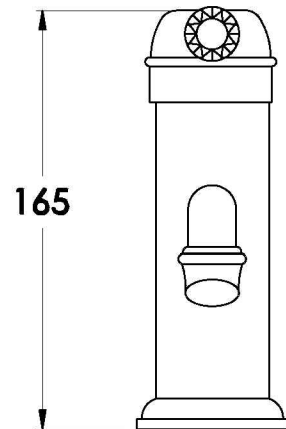

NEU ENGLAND BASIN MIXER - KRISTALL LEVER

1.8002.00.8.XX

PRODUCT DIMENSIONS:

Front view

Side view:

Top view: