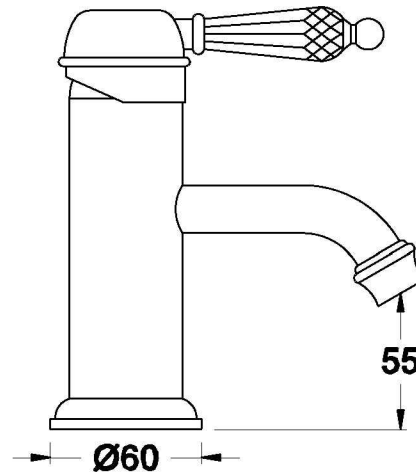

NEU ENGLAND BASIN MIXER - KRISTALL LEVER

1.8002.00.8.XX

PRODUCT DIMENSIONS:

Front view

Side view:

Top view: