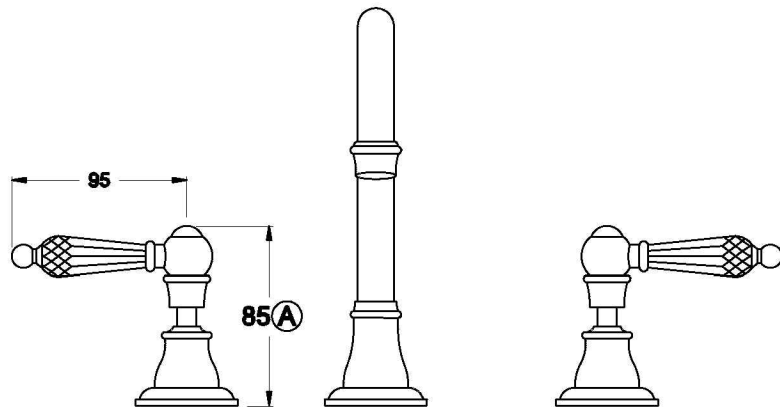

Brodware

NEU ENGLAND BASIN SET - KRISTALL LEVER

1.8000.00.8.XX

PRODUCT DIMENSIONS:

Front view

Side view:

Top view:

XX suffix indicates finish – SEE WEBSITE FOR COLOUR CODE
Specifications and design subject to change without notice
All dimensions are approximate
A = approximate distance
Copyright ©Brodware 2021