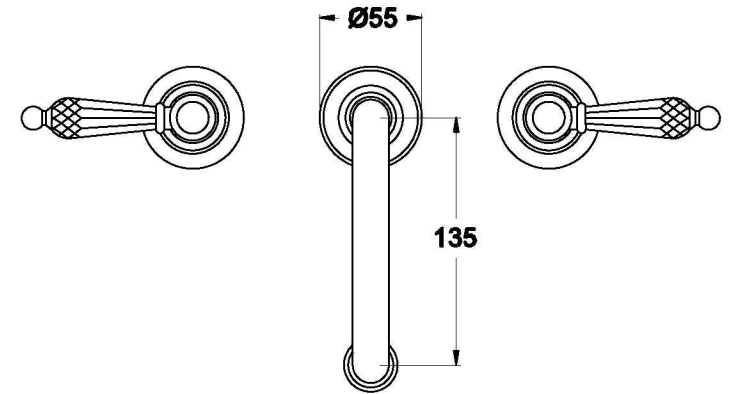

Brodware

NEU ENGLAND BASIN SET - KRISTALL LEVER

1.8000.00.8.XX

PRODUCT DIMENSIONS:

Front view

Side view:

Top view:

XX suffix indicates finish – SEE WEBSITE FOR COLOUR CODE
Specifications and design subject to change without notice
All dimensions are approximate
A = approximate distance
Copyright ©Brodware 2021