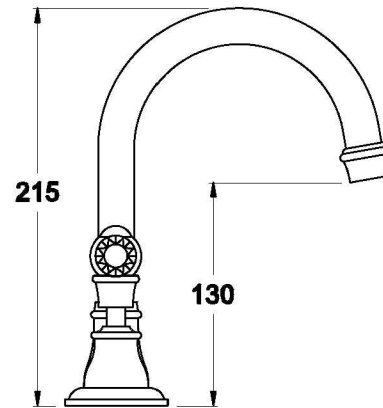

Brodware

NEU ENGLAND BASIN SET - KRISTALL LEVER

1.8000.00.8.XX

PRODUCT DIMENSIONS:

Front view

Side view:

Top view:

XX suffix indicates finish – SEE WEBSITE FOR COLOUR CODE
Specifications and design subject to change without notice
All dimensions are approximate
A = approximate distance
Copyright ©Brodware 2021