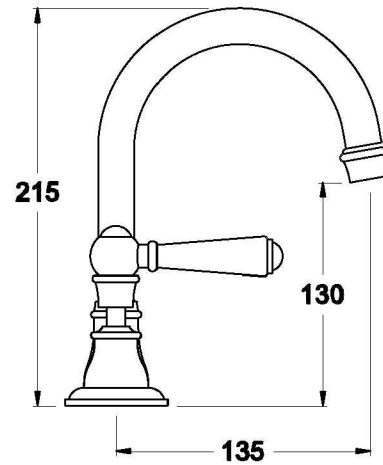

NEU ENGLAND BASIN SET WITH METAL LEVERS

1.8000.00.3.XX

PRODUCT DIMENSIONS:

Front view

Side view:

Top view: