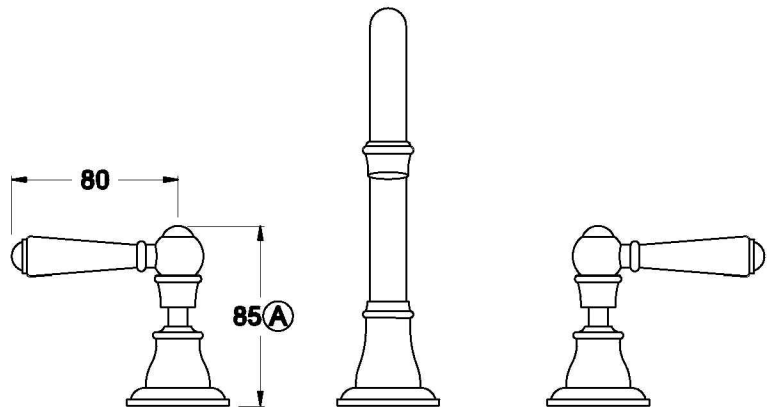

NEU ENGLAND BASIN SET WITH METAL LEVERS

1.8000.00.3.XX

PRODUCT DIMENSIONS:

Front view

Side view:

Top view: