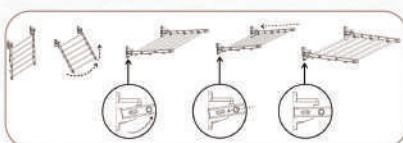

DETAIL PRODUCT

M-7106 M-7126 M-7146 M-7166

Main Finishing : Aluminium Anodized
Material : Aluminium + ABS Plastic
Packaging : Carton Box
Color :