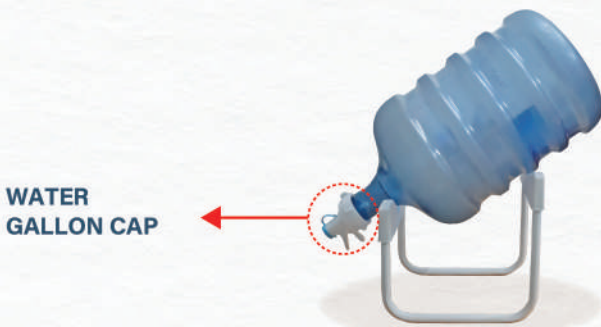

M-G

WATER GALLON CAP

M-G01

GALLON HOLDER 1 TIER

Main Finishing : Powder Coating
Material : Mild Steel + Plastic PE
Packaging : Shrink Plastic

Color :

white

TYPE	PRODUCT DIMENSION	PACKAGING DIMENSION	MAX (kg)
M-G01	28 x 20 x 28 cm	36 x 32 x 8 cm 	-