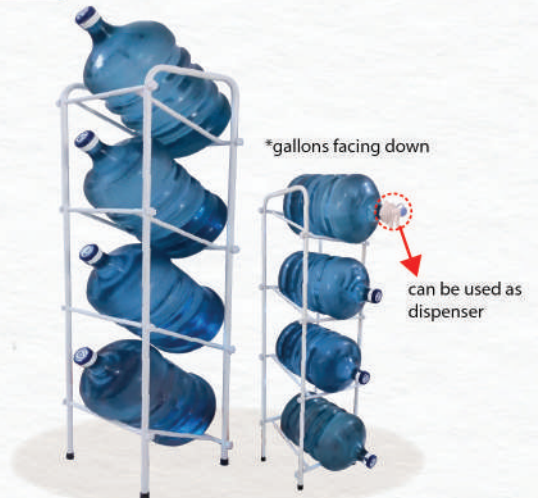

M-G04

GALLON HOLDER 4 TIERS

Main Finishing : Powder Coating
Material : Mild Steel
Packaging : Carton Box

Color :

white

TYPE	PRODUCT DIMENSION	PACKAGING DIMENSION	MAX (kg)
M-G04	39 x 33 x 130 cm	132.5 x 33.5 x 7.5 cm 	-