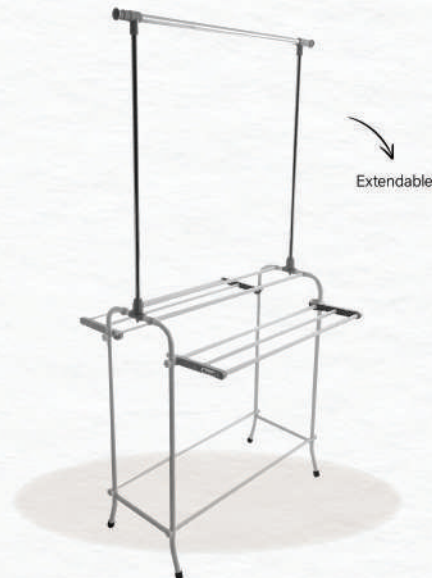

M-2211

DRYING RACK EXTENDABLE

Main Finishing : Powder Coating
Material : Mild Steel
Packaging : Carton Box

Color :
white

TYPE	PRODUCT DIMENSION	PACKAGING DIMENSION	MAX (kg)
M-2211	Extend : 132.5 x 66 x 162 cm	87.6 x 36.7 x 6.7 cm	20
	Folded : 87 x 31.5 x 162 cm