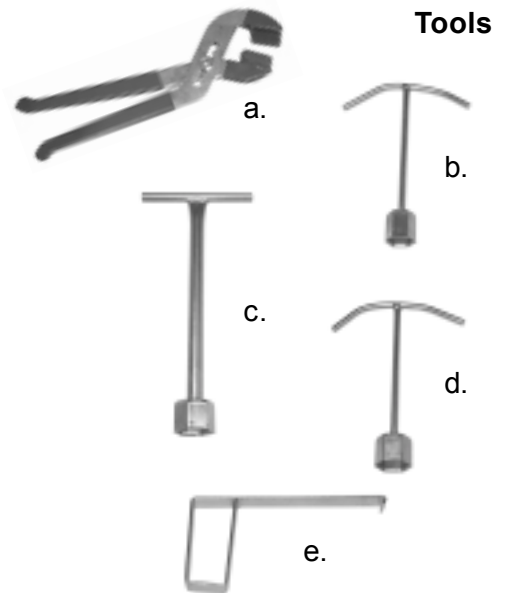

RV Products

P/N	Size	Hand Holes	Lugs	Years
5841-160	16"	8	8	'82-C

Snap-on Design
Single Wheel

Description
Single Wheel Cover w/Plastic
Retention Ring

For Use With:
Ford 3/4 Ton
Single Wheel

Set of Four (4)

Tools

P/N		Description
AA100L	(a.)	Lug Cover Puller
58887-195F	(b.)	Installation Tool 4948-160F, 4965-195F, 4989-195F, 4994-160F, 5842-170F, 5843-180F, 5848-160F, 5849-160F, 5888-195F 5889-195F, 5894-160F & 5899-170F
58988-195F/G	(c.)	Installation Tool 5895-195, 5898-195F & 5898-195G
58156-225	(d.)	Installation Tool All Over the Lug 22.5" Sets
58587-160GFD	(e.)	Installation Tool 5858-160GFD

Wheel Locks & Keys

P/N		Description
44100	(a.)	5/16"
44101	(b.)	Chrome Plated Lug Bolt, 12mm x 1.5
44102	(c.)	8mm

TO ORDER, CALL PRIME INDUSTRIES, INC. 1-800-446-1144