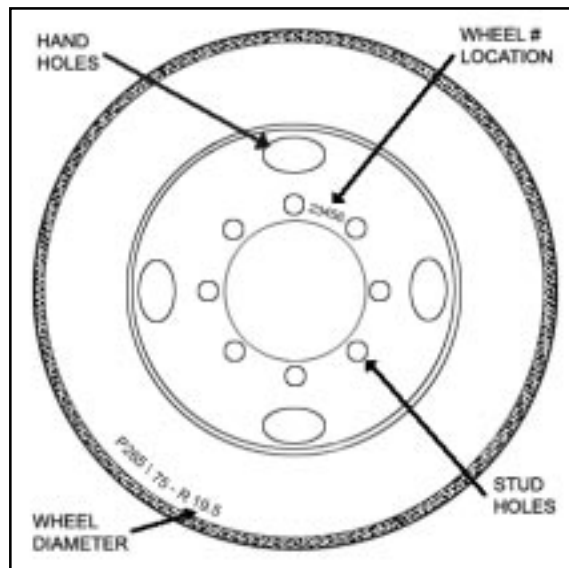

- ▶ Locate the Rim Number on the Steel Wheel

- ▶ Diameter of Wheel

16.0" 16.5" 17.0" 17.5" 19.5" 22.5" 24.5"

- ▶ Number of Lugs

5 6 8 10

- ▶ Shape of Lug Nuts

Hub
Piloted

Stud
Piloted

- ▶ Number of Hand Holes

2

4

5

6

7

8

- ▶ Lug Nut Size (measure with socket)

30mm 32mm 33mm 38mm 41mm

- ▶ Width of the Wheel (stamped inside rim)

6" 6.5" 6.75" 7" 7.5" 8.25"

Lug Nut Conversion Chart

30mm	=	1-3/16"
32mm	=	1-1/4"
33mm	=	1-5/16"
38mm	=	1-1/2"
41mm	=	1-5/8"

Application: