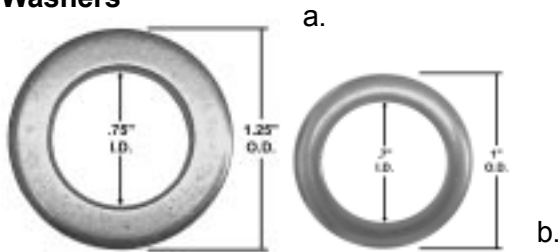

Lug Nuts

Tuner Style

P/N	Description
42360 (a.)	7/16" Right Hand
42362	1/2" Right Hand
42363	12mm x 1.25 Right Hand
42364	12mm x 1.50 Right Hand
42367 (b.)	Key for Tuner Lugs w/3/4" Hex
42367-S (c.)	Chrome Key for Tuner Lugs w/3/4" Hex

2004 Tuner Style

P/N	Description
42370 (a.)	7/16" Right Hand 2004
42372	1/2" Right Hand 2004
42373	12mm x 1.25 Right Hand 2004
42374	12mm x 1.50 Right Hand 2004
42377 (b.)	Key for 2004 Tuner Lugs w/3/4" HEX

Washers

P/N	Description
44798 (a.)	Large Dualie Mag Washer
44799 (b.)	Standard Mag Washer-Beveled

Wheel Lock Sets

Standard 1 Piece Acorn

Puzzle Type
Key Hex 13/16"

P/N	Description
43110	7/16" Right Hand
43112	1/2" Right Hand
43113	12mm x 1.25 Right Hand
43114	12mm x 1.50 Right Hand
43115	14mm x 1.50 Right Hand

Duplex Acorn

Puzzle Type
Key Hex 13/16"

P/N	Description
43120	7/16" Right Hand
43122	1/2" Right Hand
43123	12mm x 1.25 Right Hand
43124	12mm x 1.50 Right Hand
43125	14mm x 1.50 Right Hand

TO ORDER, CALL PRIME INDUSTRIES, INC. 1-800-446-1144