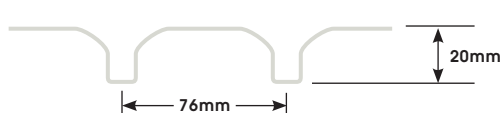

Traditional Profile:

Qualify for B&D's market leading 10-year Total Confidence Warranty when you purchase a genuine B&D automatic opener. Visit bnd.com.au for more details