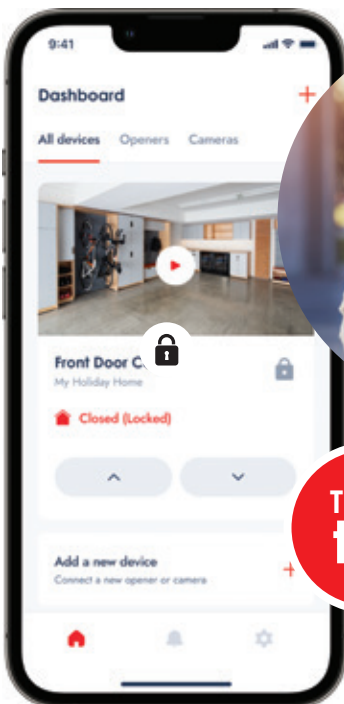

*A surcharge applies to these colours.

Step 4: Select your automation

Australians have trusted B&D's garage door automation products for decades. Our latest B&D Power Drive builds on our rich heritage by combining smooth and reliable operation with a range of features that help protect your family and belongings.

All opener options include:
2 x Premium Remote Controls
and Wall Mount Remote Control.

Smart Phone Control Kit

**TECH
tip**

Have you ever left the house in the morning and thought, **“Did I remember to close the garage door?”**. The kit allows you to monitor and control your garage door while you are at work or even on holidays from your compatible smart phone*.