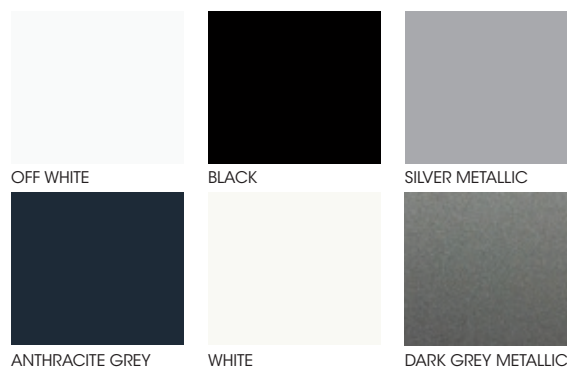

### Sheer panel favourite colours

OVER  
**50**

POPULAR  
COLOUR &  
FINISH OPTIONS  
ON PAGES 8-9

Paneliff® Icon™ Sheer Panel options require a Colorbond® rebate colour to be chosen to match or contrast your choice of sheer panel colour. (Rebate: the 'shadow' line or negative detail, created by the gap between the panels)