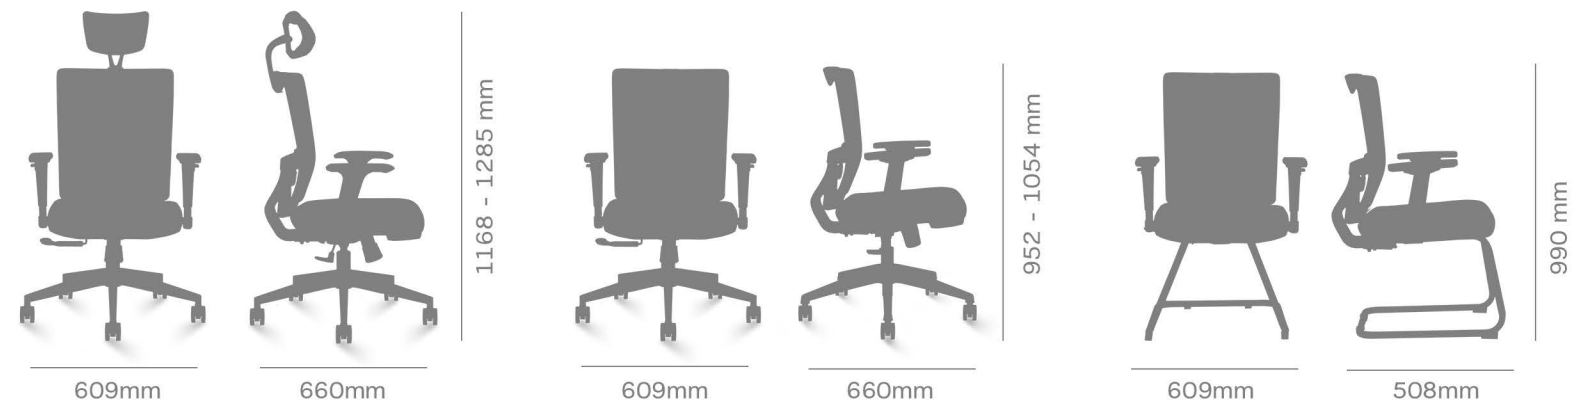

Fabrics

Back

Seat

ZAP series

Back mesh	YB	YB	YB	YB	YB
Seat fabric	M-11	M-11	M-11	M-11	M-11
Adjustable headrest	○	○			
2D Adjustable arm with PU pad		○	○		
1D Chrome adjustable arm with PU pad	○				
Fixed tonic arm with PU pad				○	
Fixed tonic arm with PP pad					○
Combo mechanism	○				
Single lock mechanism		○	○	○	
Crystal chrome base	○				
Nylon base		○	○	○	
25mm dia pipe frame leg					○
60mm twin wheel castor	○	○	○	○	
Samhonga class 4 gas lift	○	○	○	○	

Dimensions