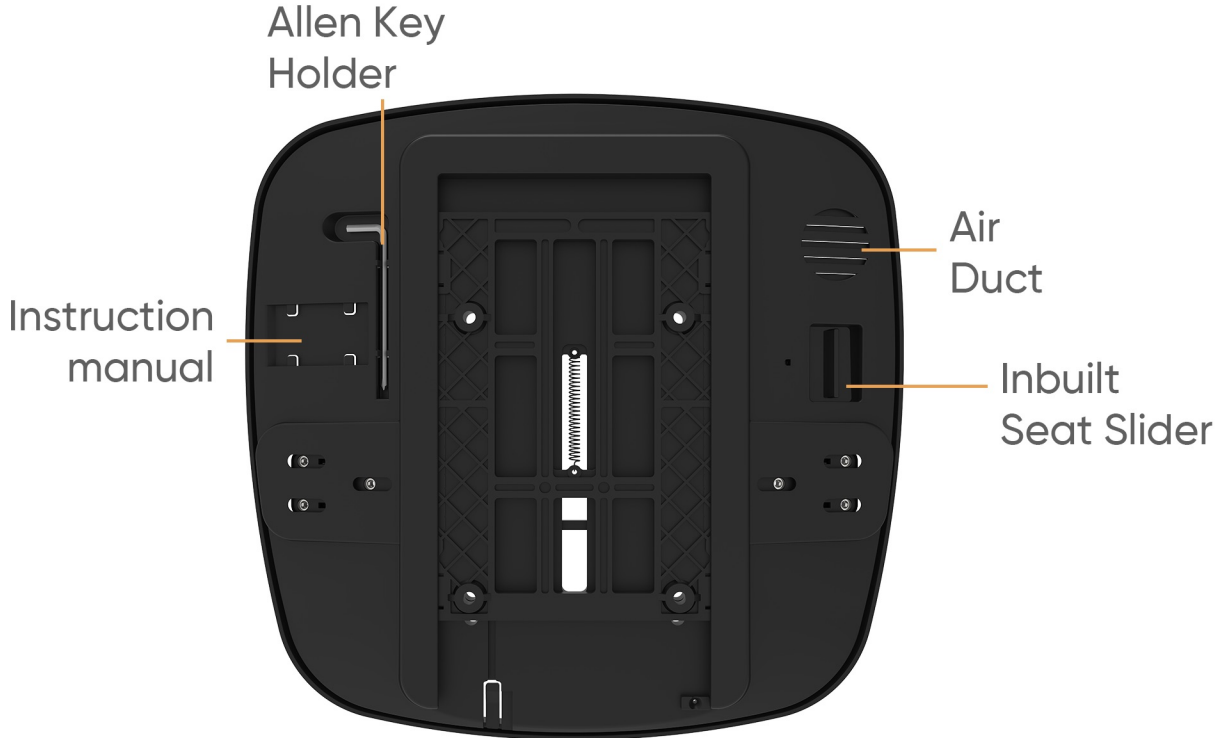

SWAN

Series

Swan

Fly

Features

Elevate your workspace with the Swan chair, where practicality meets style.

Eco-friendly Seat made with Engineered Plastic

Adjustable Lumbar

2 Dimensional Arms

Single Lock Synchro Mechanism with Seat Slider

Nylon Base with 60mm Castor

Swan

Max

Features

A true embodiment of versatility and comfort.

Allen Key Holder

Instruction manual

Air Duct

Inbuilt Seat Slider

Eco-friendly Seat made with Engineered Plastic

Adjustable Lumbar

4 Dimensional Arms

Auto Weight Sensing Mechanism with Seat Slider

Crystal Chrome Base with 60mm Castor