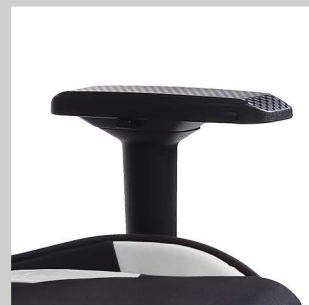

A moulded seat foam, breathable spandex fabric teamed with neck and lumbar pillow for additional comfort, the recliner mechanism allows for spinal stimulation thus mitigating the risks of a sedentary seating posture. Teamed with advanced features such as the 4D armrest and KT free floating mechanism that further support good posture and maximise comfort.

MAX SERIES

NAVY BLUE MAX

4D Arms
UP and Down , Forward and Behind ,Swivel, In and Out functions

Recliner Mechanism
Reclining at multi angles (90° to 180°)

Castor
60mm mag wheel nylon castor

KT Mechanism
Free floating action
3 point locking functions

Foam
HD foam on Back
Pu foam on seat

Base
Mild steel 5 prong chrome base

Accessory -1
Neck Pillow -Super soft foam velour matt

Accessory -2
Backrest Lumbar - Memory foam velour matt

FLY SERIES

4D Arms
UP and Down , Forward and Behind ,Swivel, In and Out functions

Accessory -1
Neck Pillow -Super soft foam velour matt

Accessory -2
Backrest Lumbar - Memory foam velour matt

DESIGNED FOR OPTIMUM GAMING EXPERIENCE

90° to 180°
Recliner mechanism

4D Arm

Memory Foam
All day comfort