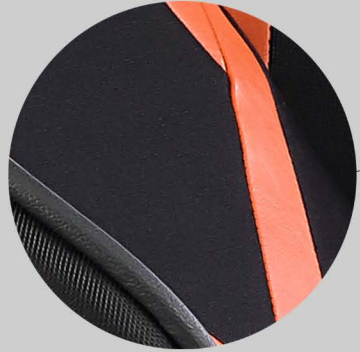

Accessory -1
Neck Pillow -Super soft foam velour matt

Accessory -2
Backrest Lumbar - Memory foam velour matt

DESIGNED FOR OPTIMUM GAMING EXPERIENCE

90° to 180°
Recliner mechanism

4D Arm

Memory Foam
All day comfort