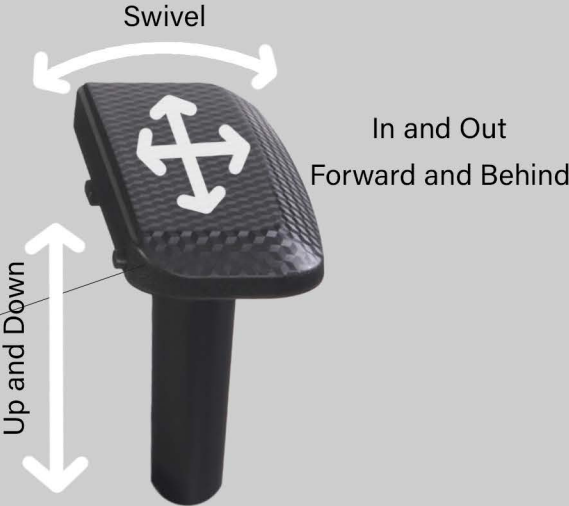

A moulded seat foam, breathable spandex fabric teamed with neck and lumbar pillow for additional comfort, the recliner mechanism allows for spinal stimulation thus mitigating the risks of a sedentary seating posture. Teamed with advanced features such as the 4D armrest and KT free floating mechanism that further support good posture and maximise comfort.

Foam
HD foam on Back
Pu foam on seat

Base
Mild steel 5 prong chrome base

Accessory -1
Neck Pillow -Super soft foam velour matt

Accessory -2
Backrest Lumbar - Memory foam velour matt

FLY SERIES

4D Arms
UP and Down , Forward and Behind ,Swivel, In and Out functions

Recliner Mechanism
Reclining at multi angles (90° to 180°)

Castor
60mm mag wheel nylon castor

T1 Mechanism
Single position locking function

Foam
HD foam on Back
Pu foam on seat

Base
Mild steel 5 prong power coated base

Accessory -1
Neck Pillow -Super soft foam velour matt

Accessory -2
Backrest Lumbar - Memory foam velour matt

DESIGNED FOR OPTIMUM GAMING EXPERIENCE

90° to 180°
Recliner mechanism

4D Arm

Memory Foam
All day comfort