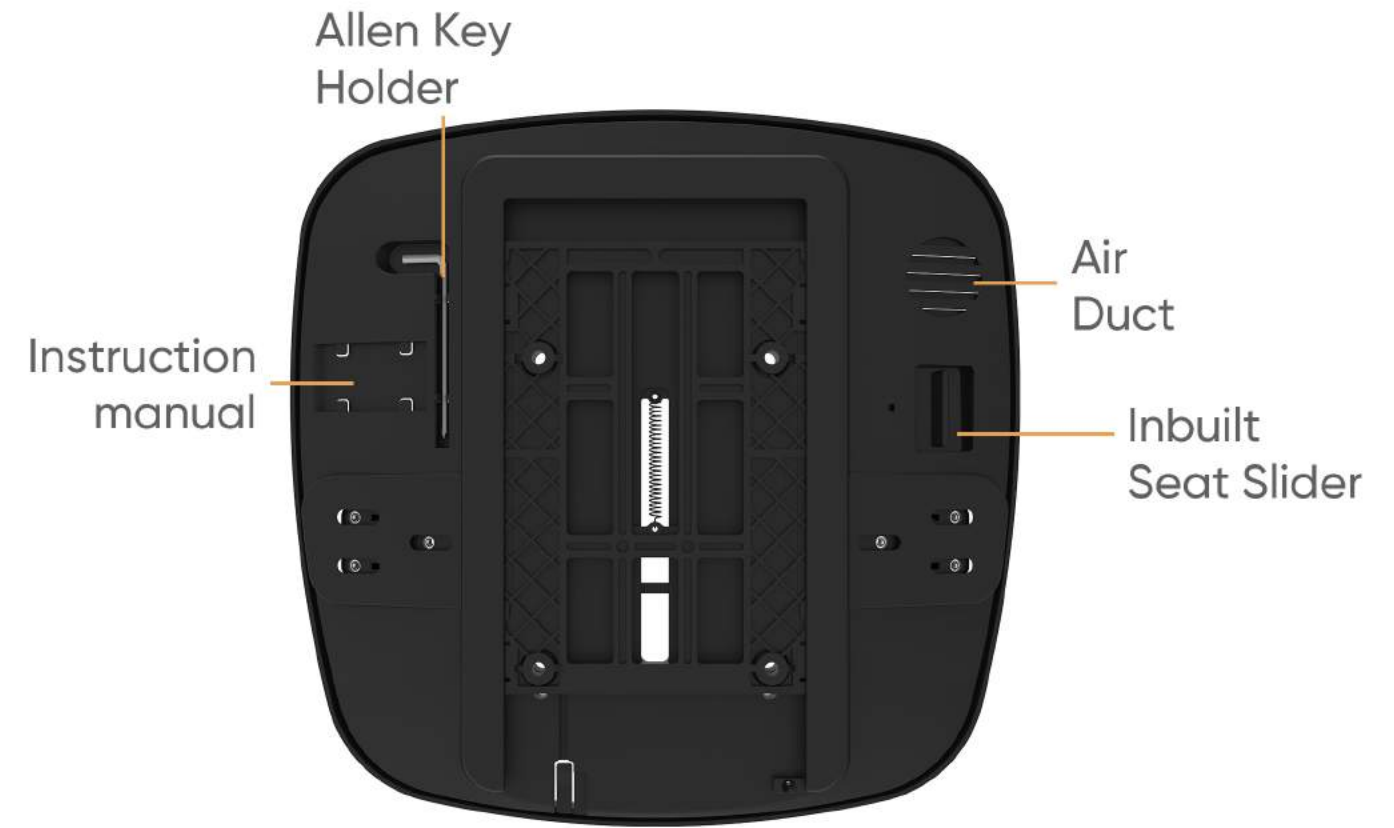

ACE

Series

ACE

MAX

Ace Max Features

- Adjustable Headrest (only in HB)
- Korean Mesh
- 1D PU Adjustable Lumbar
- 4D Adjustable Arm with PU Pad
- Auto Weight Mechanism with Slider
- Samhongsan Class 4 Gas Lift
- Aluminium Base
- 60MM Twin Wheel Castor

Eco-friendly Seat made with
Engineered Plastic

ACE

FLY

Ace Fly Features

- Adjustable Headrest (only in HB)
- Yuva Mesh
- 1D PU Adjustable Lumbar
- 4D Adjustable Arm with PU Pad
- Eco-friendly Seat made with Engineered Plastic
- Auto Weight Mechanism with Slider
- Samhongsu Class 4 Gas Lift
- Crystal Chrome Base
- 60MM Twin Wheel Castor

4D ARMS

Exclusif
www.godell.com

ACE

WORKSTATION

Features

A true embodiment of versatility and comfort.

Eco-friendly Seat made with Engineered Plastic

Adjustable Lumbar

2 Dimensional Arms

Auto Weight Sensing Mechanism with Seat Slider

Nylon Base with 60mm Castor

**“ THE GOAL AS
A COMPANY IS TO
HAVE CUSTOMER
SERVICE THAT IS
NOT JUST THE BEST,
BUT LEGENDARY.**

- SAM WALTON