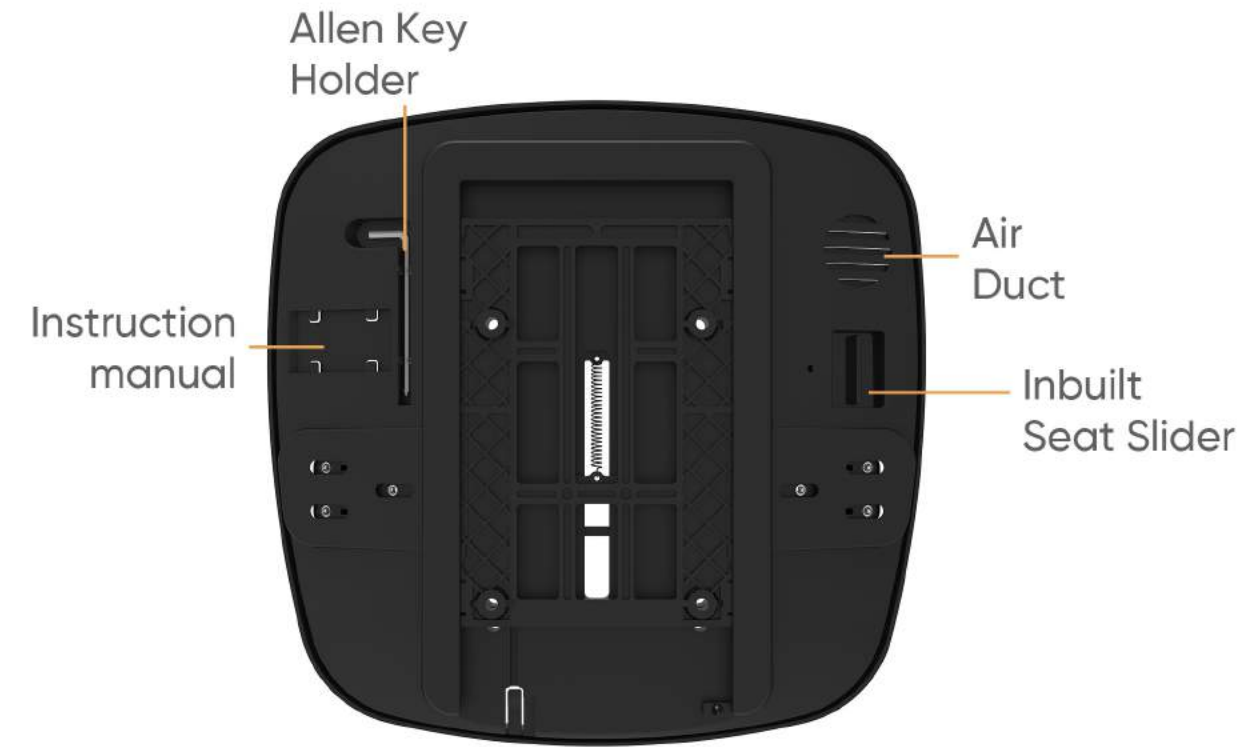

ACE

Series

ACE

MAX

Ace Max Features

- Adjustable Headrest (only in HB)
- Korean Mesh
- 1D PU Adjustable Lumbar
- 4D Adjustable Arm with PU Pad
- Auto Weight Mechanism with Slider
- Samhongsan Class 4 Gas Lift
- Aluminium Base
- 60MM Twin Wheel Castor

Eco-friendly Seat made with
Engineered Plastic

ACE

FLY

Ace Fly Features

- Adjustable Headrest (only in HB)
- Yuva Mesh
- 1D PU Adjustable Lumbar
- 4D Adjustable Arm with PU Pad
- Eco-friendly Seat made with Engineered Plastic
- Auto Weight Mechanism with Slider
- Samhongsu Class 4 Gas Lift
- Crystal Chrome Base
- 60MM Twin Wheel Castor

4D ARMS

Exclusif
www.godell.com

ACE

WORKSTATION

Features

A true embodiment of versatility and comfort.

Eco-friendly Seat made with Engineered Plastic

Adjustable Lumbar

2 Dimensional Arms

Auto Weight Sensing Mechanism with Seat Slider

Nylon Base with 60mm Castor

**“ THE GOAL AS
A COMPANY IS TO
HAVE CUSTOMER
SERVICE THAT IS
NOT JUST THE BEST,
BUT LEGENDARY.**

- SAM WALTON