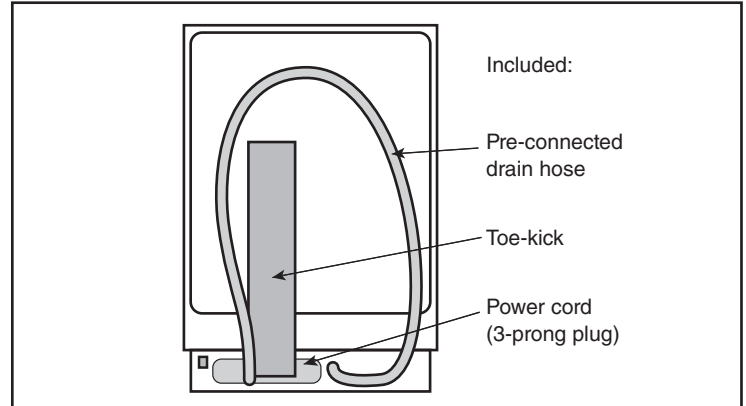

24" Bar Handle Dishwasher

800 Series – Black SHXM78Z56N

BOSCH

Invented for life

Installation Details

Accessories: To purchase Bosch accessories, cleaners & parts please visit www.bosch-home.com/us/store or call 1-800-944-2904 (Mon to Fri 5 am to 6 pm PST, Sat 6 am to 3 pm PST).

Notes: All height, width and depth dimensions are shown in inches. BSH reserves the absolute and unrestricted right to change product materials and specifications, at any time, without notice. Consult the product's installation instructions for final dimensional data and other details prior to making cutout.