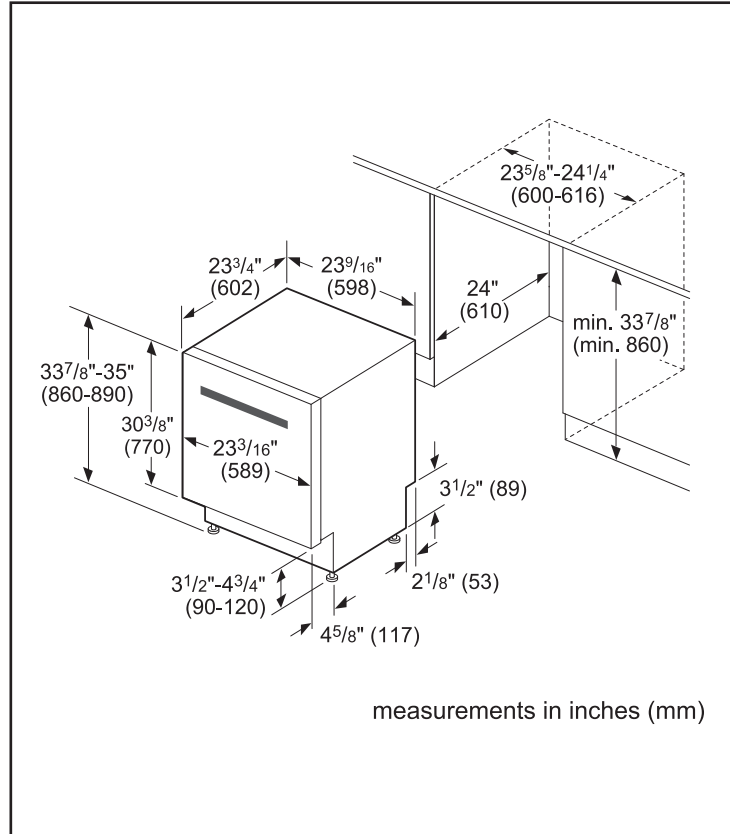

24" Bar Handle Dishwasher

800 Series – Black SHXM78Z56N

BOSCH

Invented for life

Installation Details

Accessories: To purchase Bosch accessories, cleaners & parts please visit www.bosch-home.com/us/store or call 1-800-944-2904 (Mon to Fri 5 am to 6 pm PST, Sat 6 am to 3 pm PST).

Notes: All height, width and depth dimensions are shown in inches. BSH reserves the absolute and unrestricted right to change product materials and specifications, at any time, without notice. Consult the product's installation instructions for final dimensional data and other details prior to making cutout.

Warranties: Please see Use & Care manual or Bosch website for statement of limited warranty.

For more information on our entire line of products, go to www.bosch-home.com/us or call 1-800-944-2904

© BSH Home Appliances Corporation. All rights reserved. Bosch is a registered trademark of Robert Bosch GmbH.