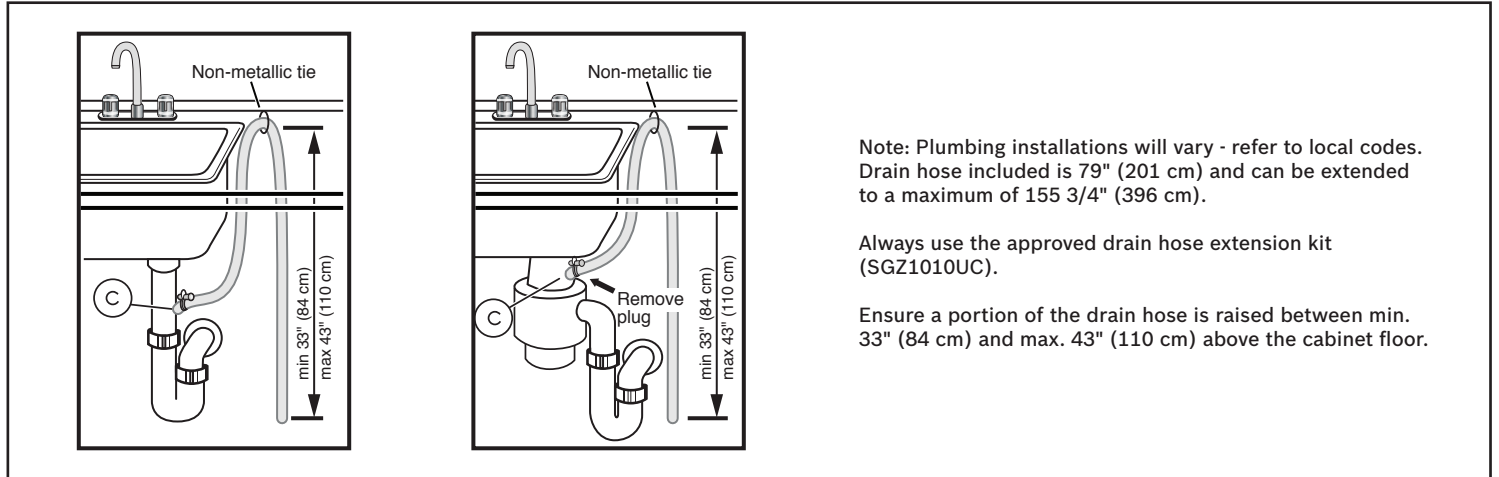

Notes: All height, width and depth dimensions are shown in inches. BSH reserves the absolute and unrestricted right to change product materials and specifications, at any time, without notice. Consult the product's installation instructions for final dimensional data and other details prior to making cutout.

24" Bar Handle Dishwasher

800 Series – Black SHXM78Z56N

BOSCH

Invented for life

Installation Details

Accessories: To purchase Bosch accessories, cleaners & parts please visit www.bosch-home.com/us/store or call 1-800-944-2904 (Mon to Fri 5 am to 6 pm PST, Sat 6 am to 3 pm PST).