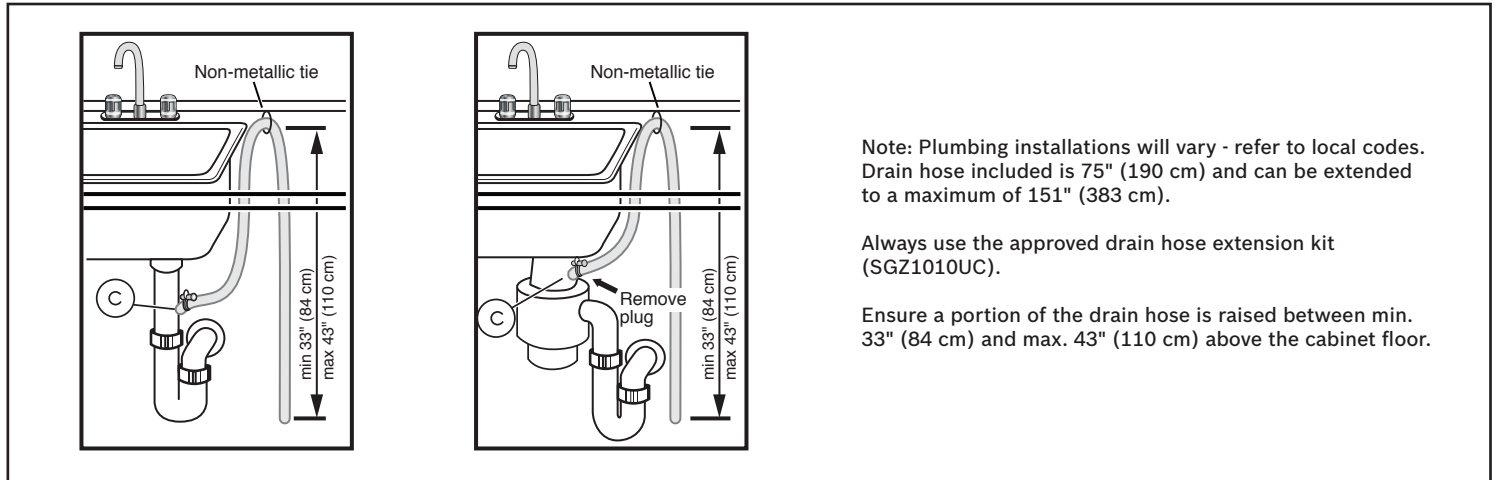

Notes: All height, width and depth dimensions are shown in inches. BSH reserves the absolute and unrestricted right to change product materials and specifications, at any time, without notice. Consult the product's installation instructions for final dimensional data and other details prior to making cutout.

24" Bar Handle Dishwasher

Benchmark™ Series – Stainless Steel SHX89PW75N

BOSCH

Invented for life

Installation Details

Accessories: To purchase Bosch accessories, cleaners & parts please visit www.bosch-home.com/us/store or call 1-800-944-2904 (Mon to Fri 5 am to 6 pm PST, Sat 6 am to 3 pm PST).