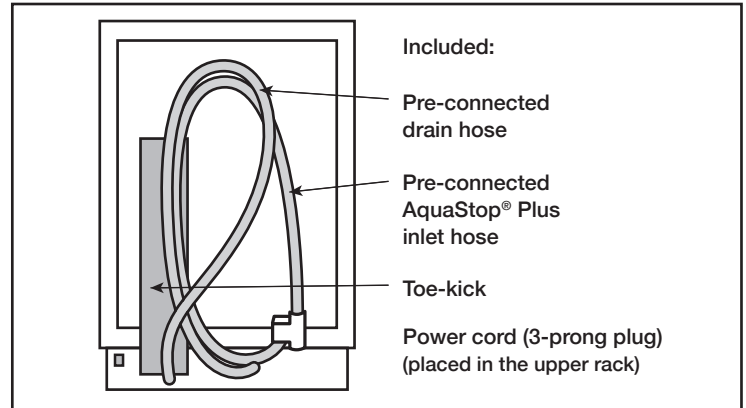

Notes: All height, width and depth dimensions are shown in inches. BSH reserves the absolute and unrestricted right to change product materials and specifications, at any time, without notice. Consult the product's installation instructions for final dimensional data and other details prior to making cutout.

24" Bar Handle Dishwasher

Benchmark™ Series – Stainless Steel SHX89PW75N

BOSCH

Invented for life

Installation Details

Accessories: To purchase Bosch accessories, cleaners & parts please visit www.bosch-home.com/us/store or call 1-800-944-2904 (Mon to Fri 5 am to 6 pm PST, Sat 6 am to 3 pm PST).