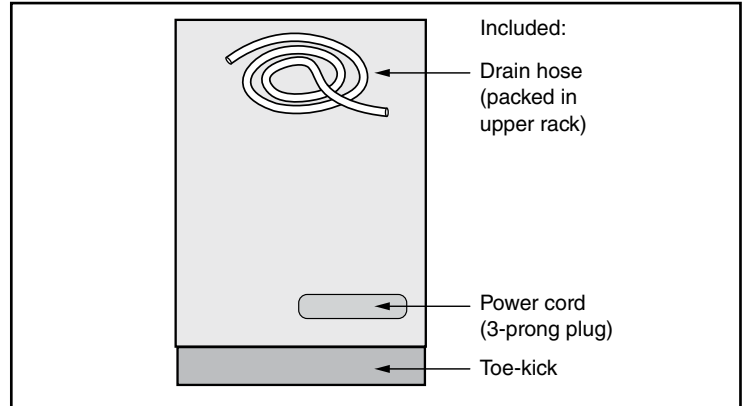

24" Bar Handle Dishwasher

100 Series – Black SHX3AR76UC

BOSCH

Invented for life

Installation Details

Accessories: To purchase Bosch accessories, cleaners & parts please visit www.bosch-home.com/us/store or call 1-800-944-2904 (Mon to Fri 5 am to 6 pm PST, Sat 6 am to 3 pm PST).

Notes: All height, width and depth dimensions are shown in inches. BSH reserves the absolute and unrestricted right to change product materials and specifications, at any time, without notice. Consult the product's installation instructions for final dimensional data and other details prior to making cutout.