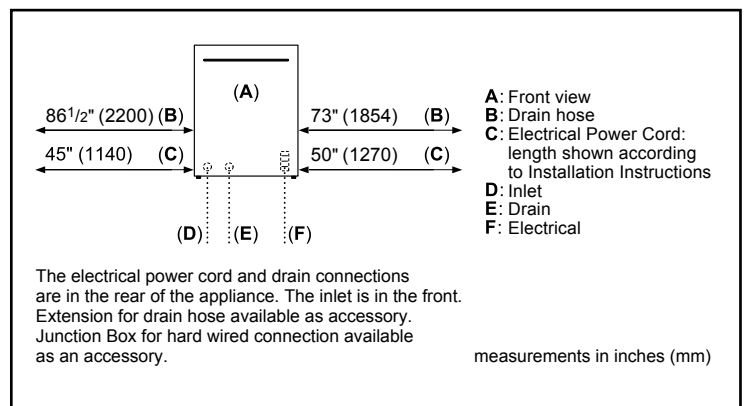

24" Bar Handle Dishwasher

100 Series – Black SHX3AR76UC

BOSCH

Invented for life

Installation Details

Accessories: To purchase Bosch accessories, cleaners & parts please visit www.bosch-home.com/us/store or call 1-800-944-2904 (Mon to Fri 5 am to 6 pm PST, Sat 6 am to 3 pm PST).

Notes: All height, width and depth dimensions are shown in inches. BSH reserves the absolute and unrestricted right to change product materials and specifications, at any time, without notice. Consult the product's installation instructions for final dimensional data and other details prior to making cutout.

Warranties: Please see Use & Care manual or Bosch website for statement of limited warranty.

For more information on our entire line of products, go to www.bosch-home.com/us or call 1-800-944-2904

© BSH Home Appliances Corporation. All rights reserved. Bosch is a registered trademark of Robert Bosch GmbH.