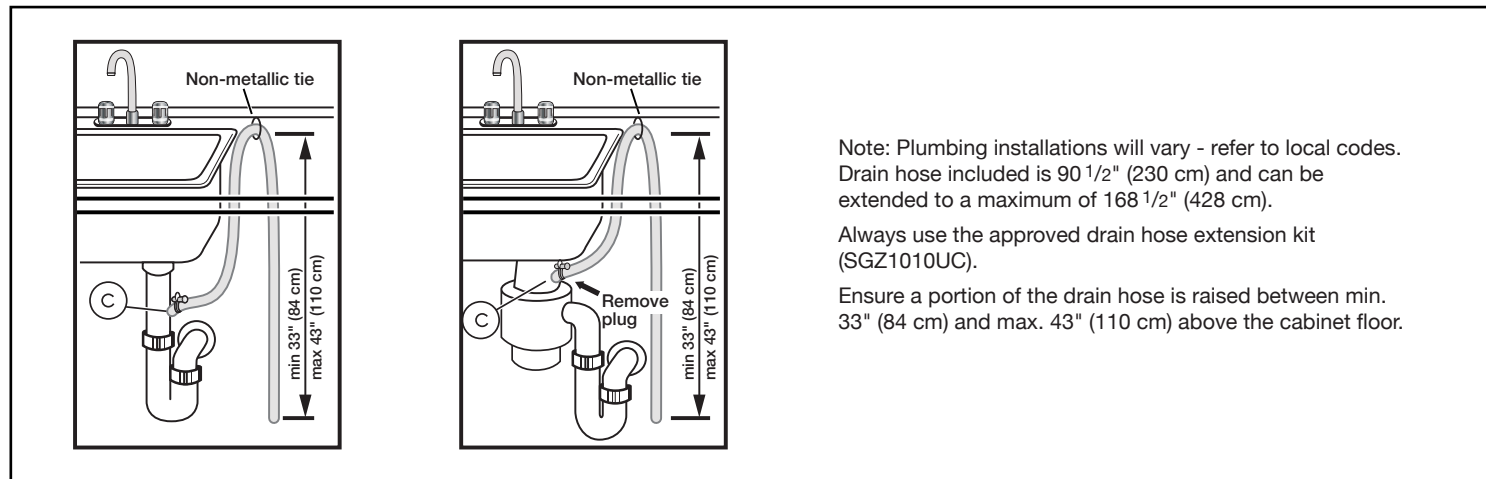

Notes: All height, width and depth dimensions are shown in inches. BSH reserves the absolute and unrestricted right to change product materials and specifications, at any time, without notice. Consult the product's installation instructions for final dimensional data and other details prior to making cutout.

24" Bar Handle Dishwasher

100 Series – Black SHX3AR76UC

BOSCH

Invented for life

Installation Details

Accessories: To purchase Bosch accessories, cleaners & parts please visit www.bosch-home.com/us/store or call 1-800-944-2904 (Mon to Fri 5 am to 6 pm PST, Sat 6 am to 3 pm PST).