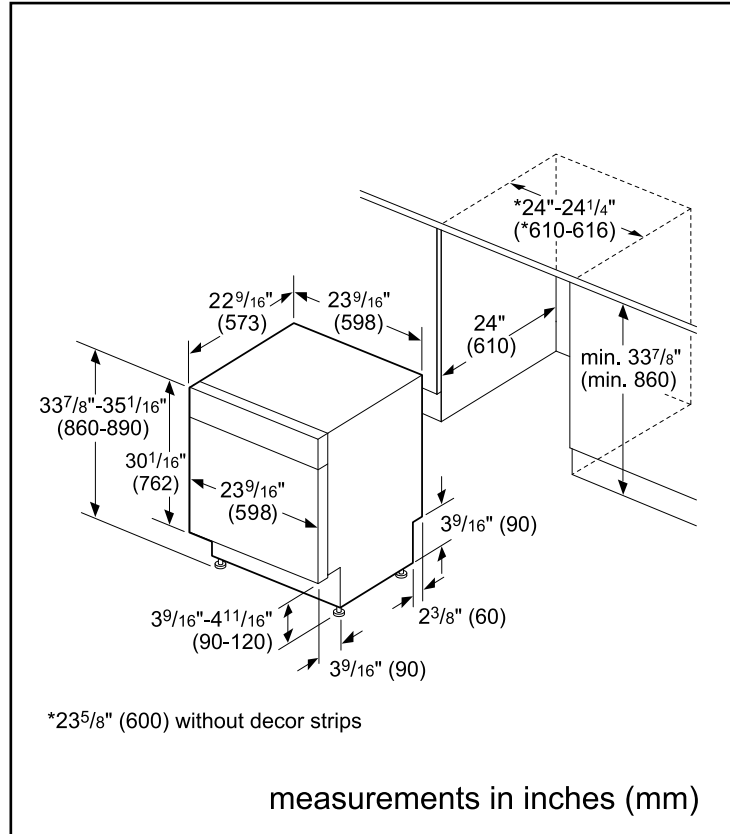

24" Bar Handle Dishwasher

100 Series – Black SHX3AR76UC

BOSCH

Invented for life

Installation Details

Accessories: To purchase Bosch accessories, cleaners & parts please visit www.bosch-home.com/us/store or call 1-800-944-2904 (Mon to Fri 5 am to 6 pm PST, Sat 6 am to 3 pm PST).

Notes: All height, width and depth dimensions are shown in inches. BSH reserves the absolute and unrestricted right to change product materials and specifications, at any time, without notice. Consult the product's installation instructions for final dimensional data and other details prior to making cutout.

Warranties: Please see Use & Care manual or Bosch website for statement of limited warranty.

For more information on our entire line of products, go to www.bosch-home.com/us or call 1-800-944-2904

© BSH Home Appliances Corporation. All rights reserved. Bosch is a registered trademark of Robert Bosch GmbH.