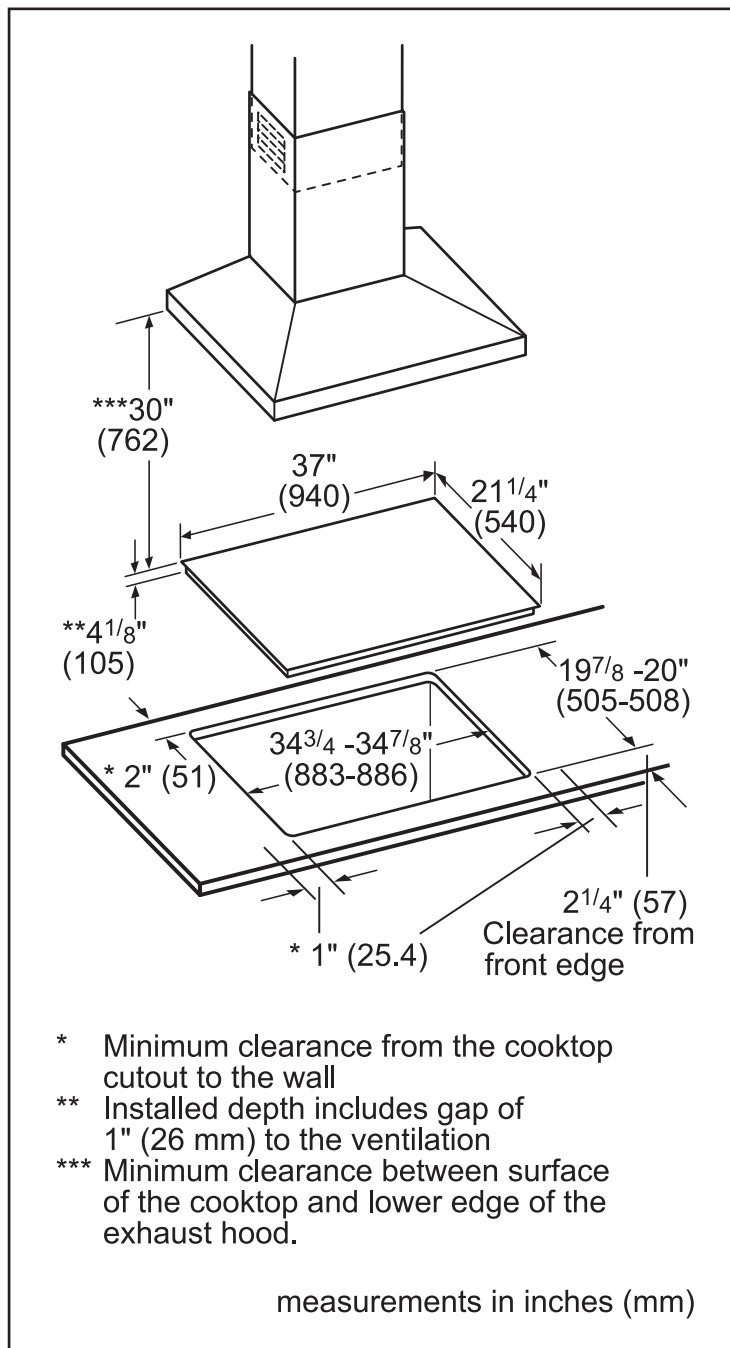

Technical Details

Watts	11,100 W
Circuit breaker	50 A
Volts	208-240 V
Frequency	60 Hz
Plug type	No plug
Power cord length	37"
Energy source	Electric

Dimensions & Weight

Overall appliance dimensions (HxWxD)	5/16" +4 1/8" x 37" x 21 1/4"
Required cutout size (HxWxD)	4 1/8" x 34 7/8" x 20"
Minimum distance from counter front	2 1/4"
Minimum distance from rear wall	2"
Net weight	53 lbs

Notes: All height, width and depth dimensions are shown in inches. BSH reserves the absolute and unrestricted right to change product materials and specifications, at any time, without notice. Consult the product's installation instructions for final dimensional data and other details prior to making cutout.

36" Induction Cooktop

Benchmark® Series – Black NITP668UC

BOSCH
Invented for life

Installation Details

Installation above Wall Ovens

Notes:

Dimensions based on standard countertop height (36" with 4 3/4" toe kick including base plate).

The built-in oven can be installed below the induction cooktop as long as there is a minimum 1" (26) clearance between the bottom of the cooktop and the top of the oven.

measurements in inches (mm)

Measurements in inches (mm)