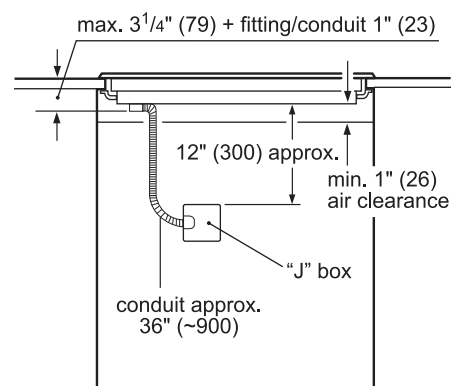

Technical Details

Watts	11,100 W
Circuit breaker	50 A
Volts	208-240 V
Frequency	60 Hz
Plug type	No plug
Power cord length	37"
Energy source	Electric

Dimensions & Weight

Overall appliance dimensions (HxWxD)	5/16" +4 1/8" x 37" x 21 1/4"
Required cutout size (HxWxD)	4 1/8" x 34 7/8" x 20"
Minimum distance from counter front	2 1/4"
Minimum distance from rear wall	2"
Net weight	53 lbs

Notes: All height, width and depth dimensions are shown in inches. BSH reserves the absolute and unrestricted right to change product materials and specifications, at any time, without notice. Consult the product's installation instructions for final dimensional data and other details prior to making cutout.

36" Induction Cooktop

Benchmark® Series – Black NITP668UC

BOSCH
Invented for life

Installation Details

Installation above Wall Ovens

Notes:

Dimensions based on standard countertop height (36" with 4 3/4" toe kick including base plate).

The built-in oven can be installed below the induction cooktop as long as there is a minimum 1" (26) clearance between the bottom of the cooktop and the top of the oven.

measurements in inches (mm)

Measurements in inches (mm)