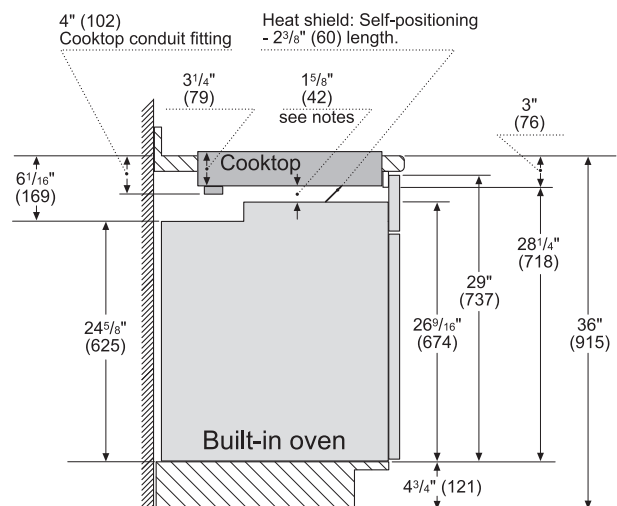

Notes: All height, width and depth dimensions are shown in inches. BSH reserves the absolute and unrestricted right to change product materials and specifications, at any time, without notice. Consult the product's installation instructions for final dimensional data and other details prior to making cutout.

36" Induction Cooktop

Benchmark® Series – Black NITP668UC

BOSCH
Invented for life

Installation Details

Installation above Wall Ovens

Notes:

Dimensions based on standard countertop height (36" with 4 3/4" toe kick including base plate).

The built-in oven can be installed below the induction cooktop as long as there is a minimum 1" (26) clearance between the bottom of the cooktop and the top of the oven.

measurements in inches (mm)

Measurements in inches (mm)