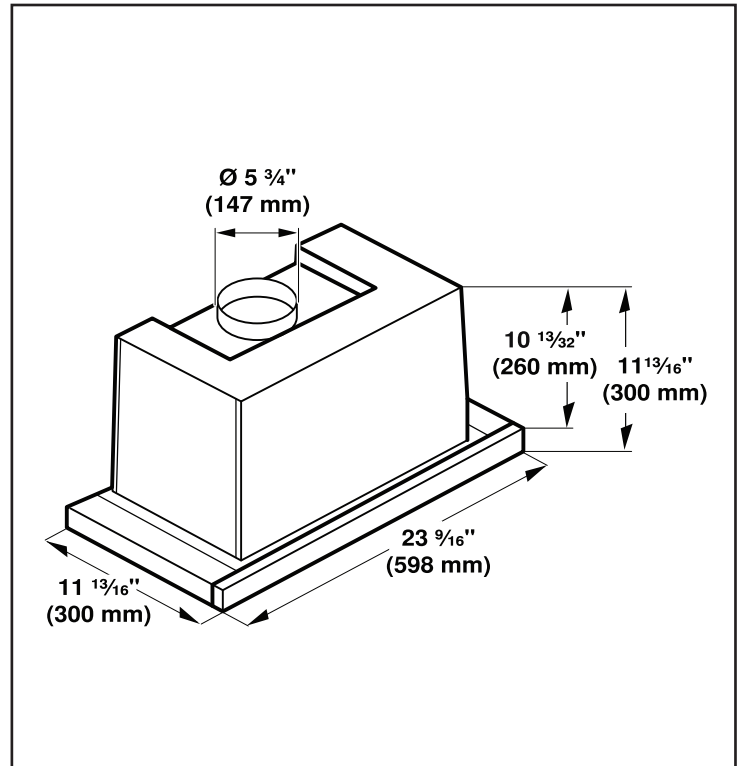

Technical Details

Volts (V)	120 V
Frequency (Hz)	60 Hz
Plug type	120V-3 Prong
Power cord length (in.)	45 1/2"

Dimensions & Weight

Overall appliance dimensions (width of canopy included) (HxWxD) (in.)	11 13/16" x 23 9/16" x 11 13/16"
Required distance above cooktop/range cooking surface	24" Electric / 30" Gas
Diameter of air duct (in.) top	6"
Net weight (lbs)	24 lbs

Notes: All height, width and depth dimensions are shown in inches. BSH reserves the absolute and unrestricted right to change product materials and specifications, at any time, without notice. Consult the product's installation instructions for final dimensional data and other details prior to making cutout.

24" Pull-Out Hood

500 Series – Stainless Steel HUI54451UC

BOSCH

Invented for life

Installation Details

Measurements in inches (mm)

Accessories: To purchase Bosch accessories, cleaners & parts please visit www.bosch-home.com/us/store or call 1-800-944-2904 (Mon to Fri 5 am to 6 pm PST, Sat 6 am to 3 pm PST).