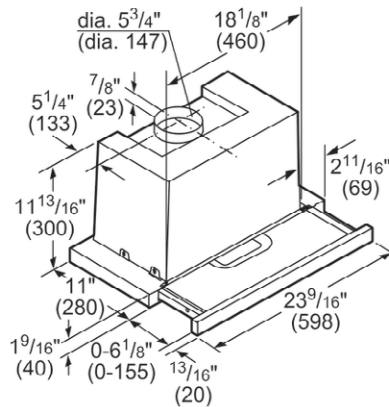

Notes: All height, width and depth dimensions are shown in inches. BSH reserves the absolute and unrestricted right to change product materials and specifications, at any time, without notice. Consult the product's installation instructions for final dimensional data and other details prior to making cutout.

24" Pull-Out Hood

500 Series – Stainless Steel HUI54451UC

BOSCH

Invented for life

Installation Details

Measurements in inches (mm)

Accessories: To purchase Bosch accessories, cleaners & parts please visit www.bosch-home.com/us/store or call 1-800-944-2904 (Mon to Fri 5 am to 6 pm PST, Sat 6 am to 3 pm PST).