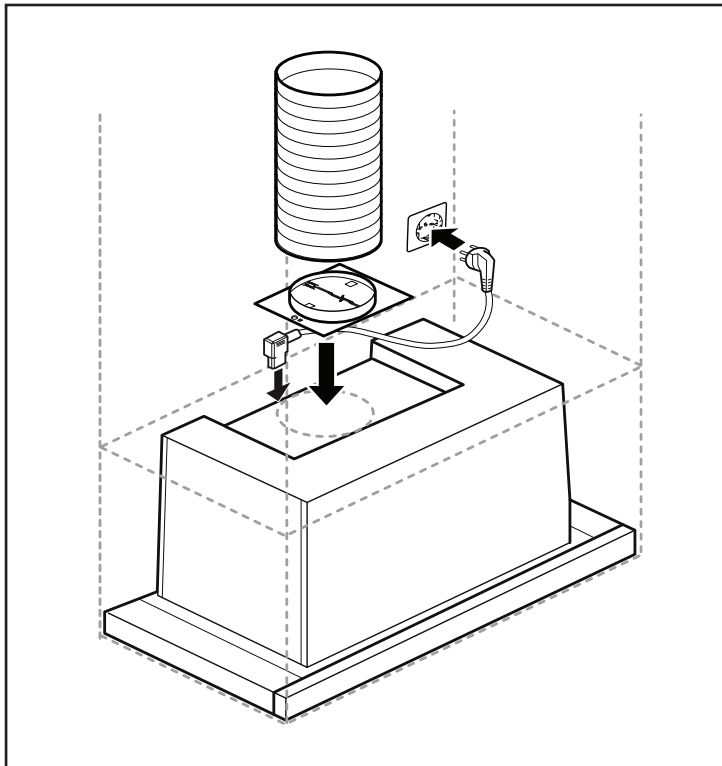

Notes: All height, width and depth dimensions are shown in inches. BSH reserves the absolute and unrestricted right to change product materials and specifications, at any time, without notice. Consult the product's installation instructions for final dimensional data and other details prior to making cutout.

24" Pull-Out Hood

500 Series – Stainless Steel HUI54451UC

BOSCH

Invented for life

Installation Details

Measurements in inches (mm)

Accessories: To purchase Bosch accessories, cleaners & parts please visit www.bosch-home.com/us/store or call 1-800-944-2904 (Mon to Fri 5 am to 6 pm PST, Sat 6 am to 3 pm PST).