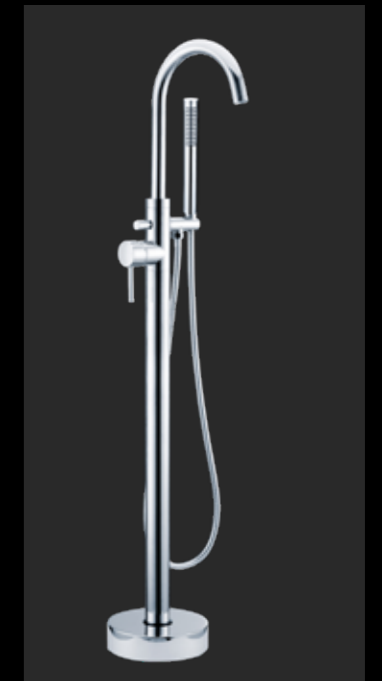

Faro - Freestanding Bath Shower Mixer
Code FOFSBSM - £320.00

Faro