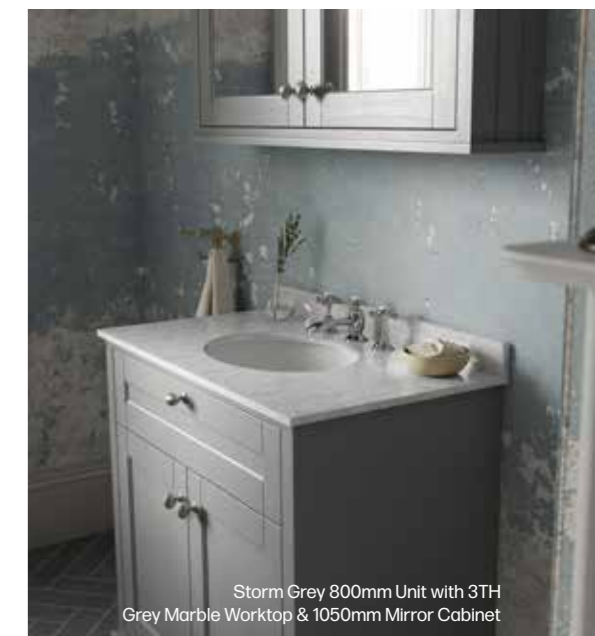

Storm Grey 800mm Unit with 3TH Grey Marble Worktop & 1050mm Mirror Cabinet