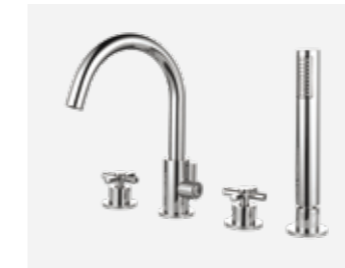

Deco - 4 Hole Bath Shower Mixer
Code DO4BSM - £200.00