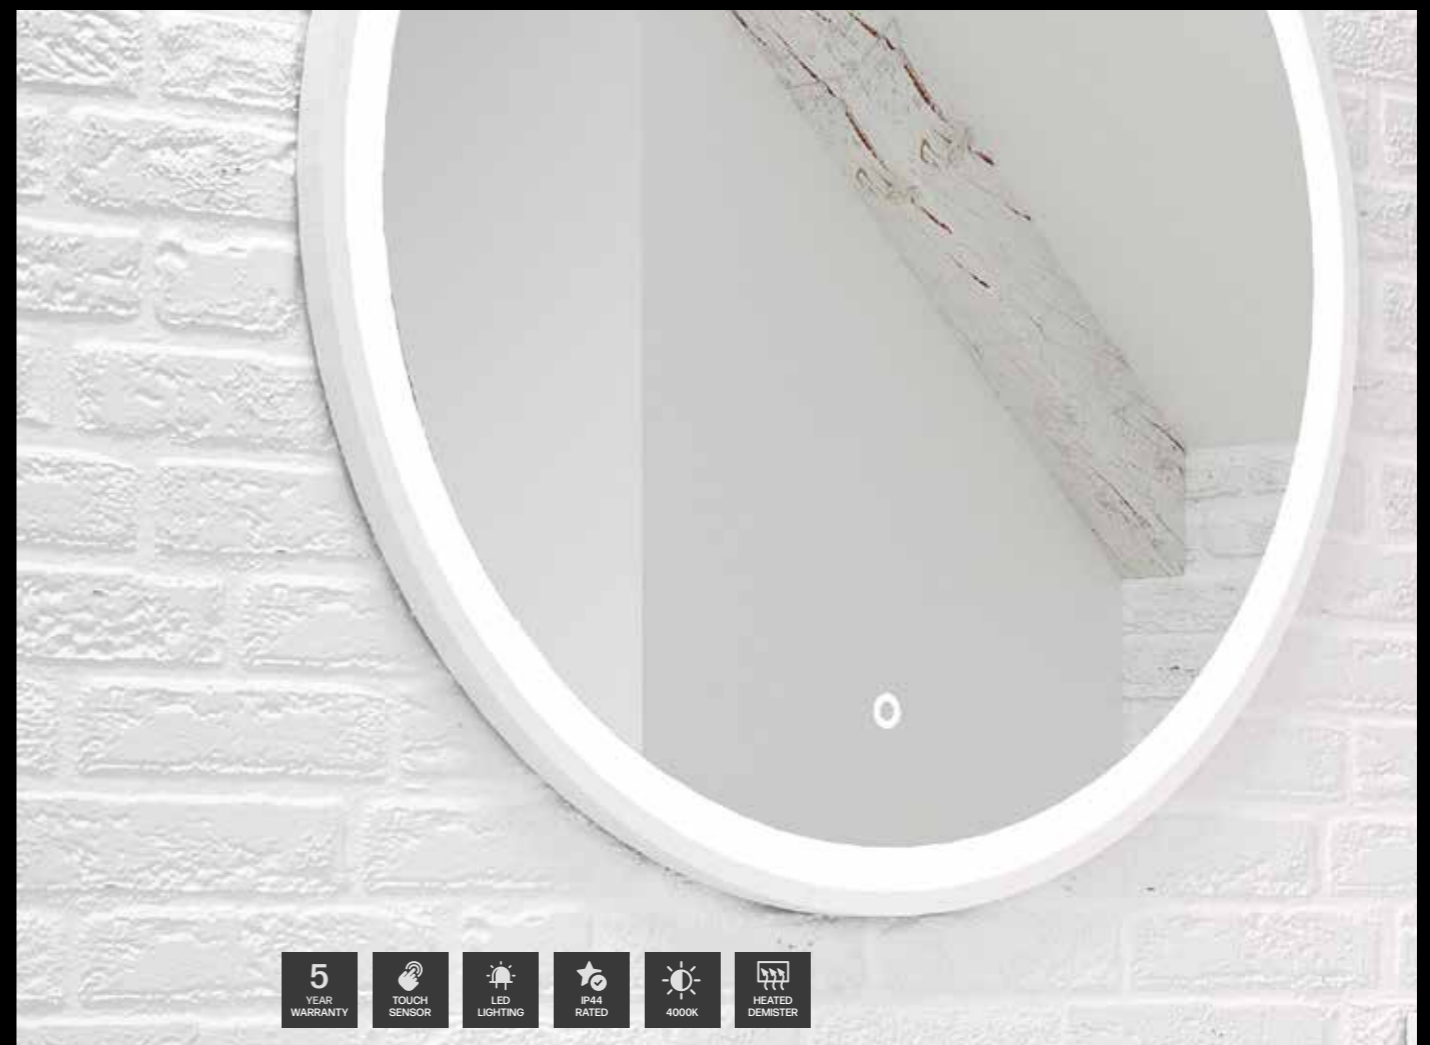

Lotus

W. 800mm / H. 800mm / D. 30mm

Code LOT80RO £350.00

W. 600mm / H. 800mm / D. 30mm

Code LOT60RE £335.00

W. 800mm / H. 800mm / D. 30mm

Code LOT80RE £350.00

W. 1000mm / H. 800mm / D. 30mm

Code LOT100RE £365.00

W. 1200mm / H. 800mm / D. 30mm

Code LOT120RE £395.00