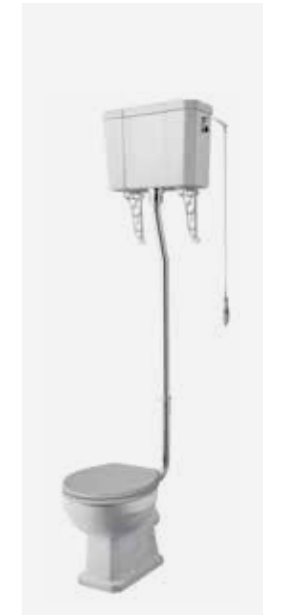

Henley High Level Comfort Height WC

W. 465mm / H. 2196mm / D. 625mm

Pan	HENPAN06	£168.00
Cistern	HENC40	£111.00
Seat	HENSCSWH	£165.00
HLChome		
Pipe Pack	HENHLFP	£327.00
		£771.00