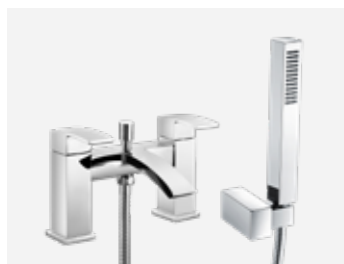

## Chrome

**Fall - Mono Basin Mixer**  
(Includes Clicker Waste)  
Code FLMB - £80.00

**Fall - 4 Hole Bath Shower Mixer**  
Code FL4HBSM - £235.00

**Fall - Bath Filler**  
Code FLBF - £135.00

**Fall - Bath Shower Mixer**  
Code FLBSM - £175.00