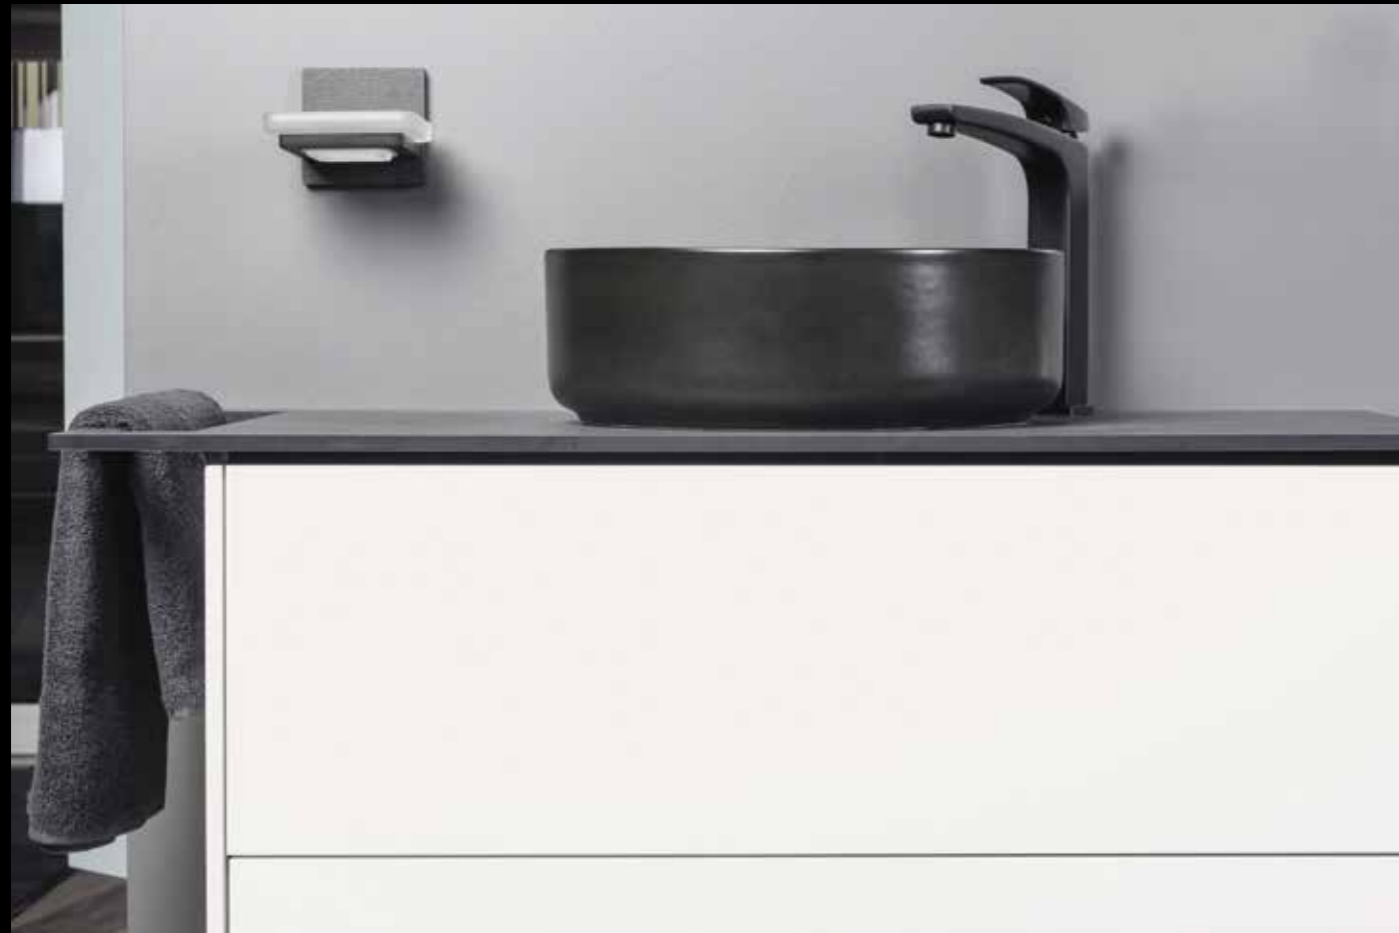

Kano

Countertop Basins

Matt White Basin Waste
Code KANOMWBW - £50.00

Kano Matt Black Basin Waste
Code KANOMBBW - £50.00

Kano Matt Grey Basin Waste
Code KANOMGBW - £50.00

Countertop Basins