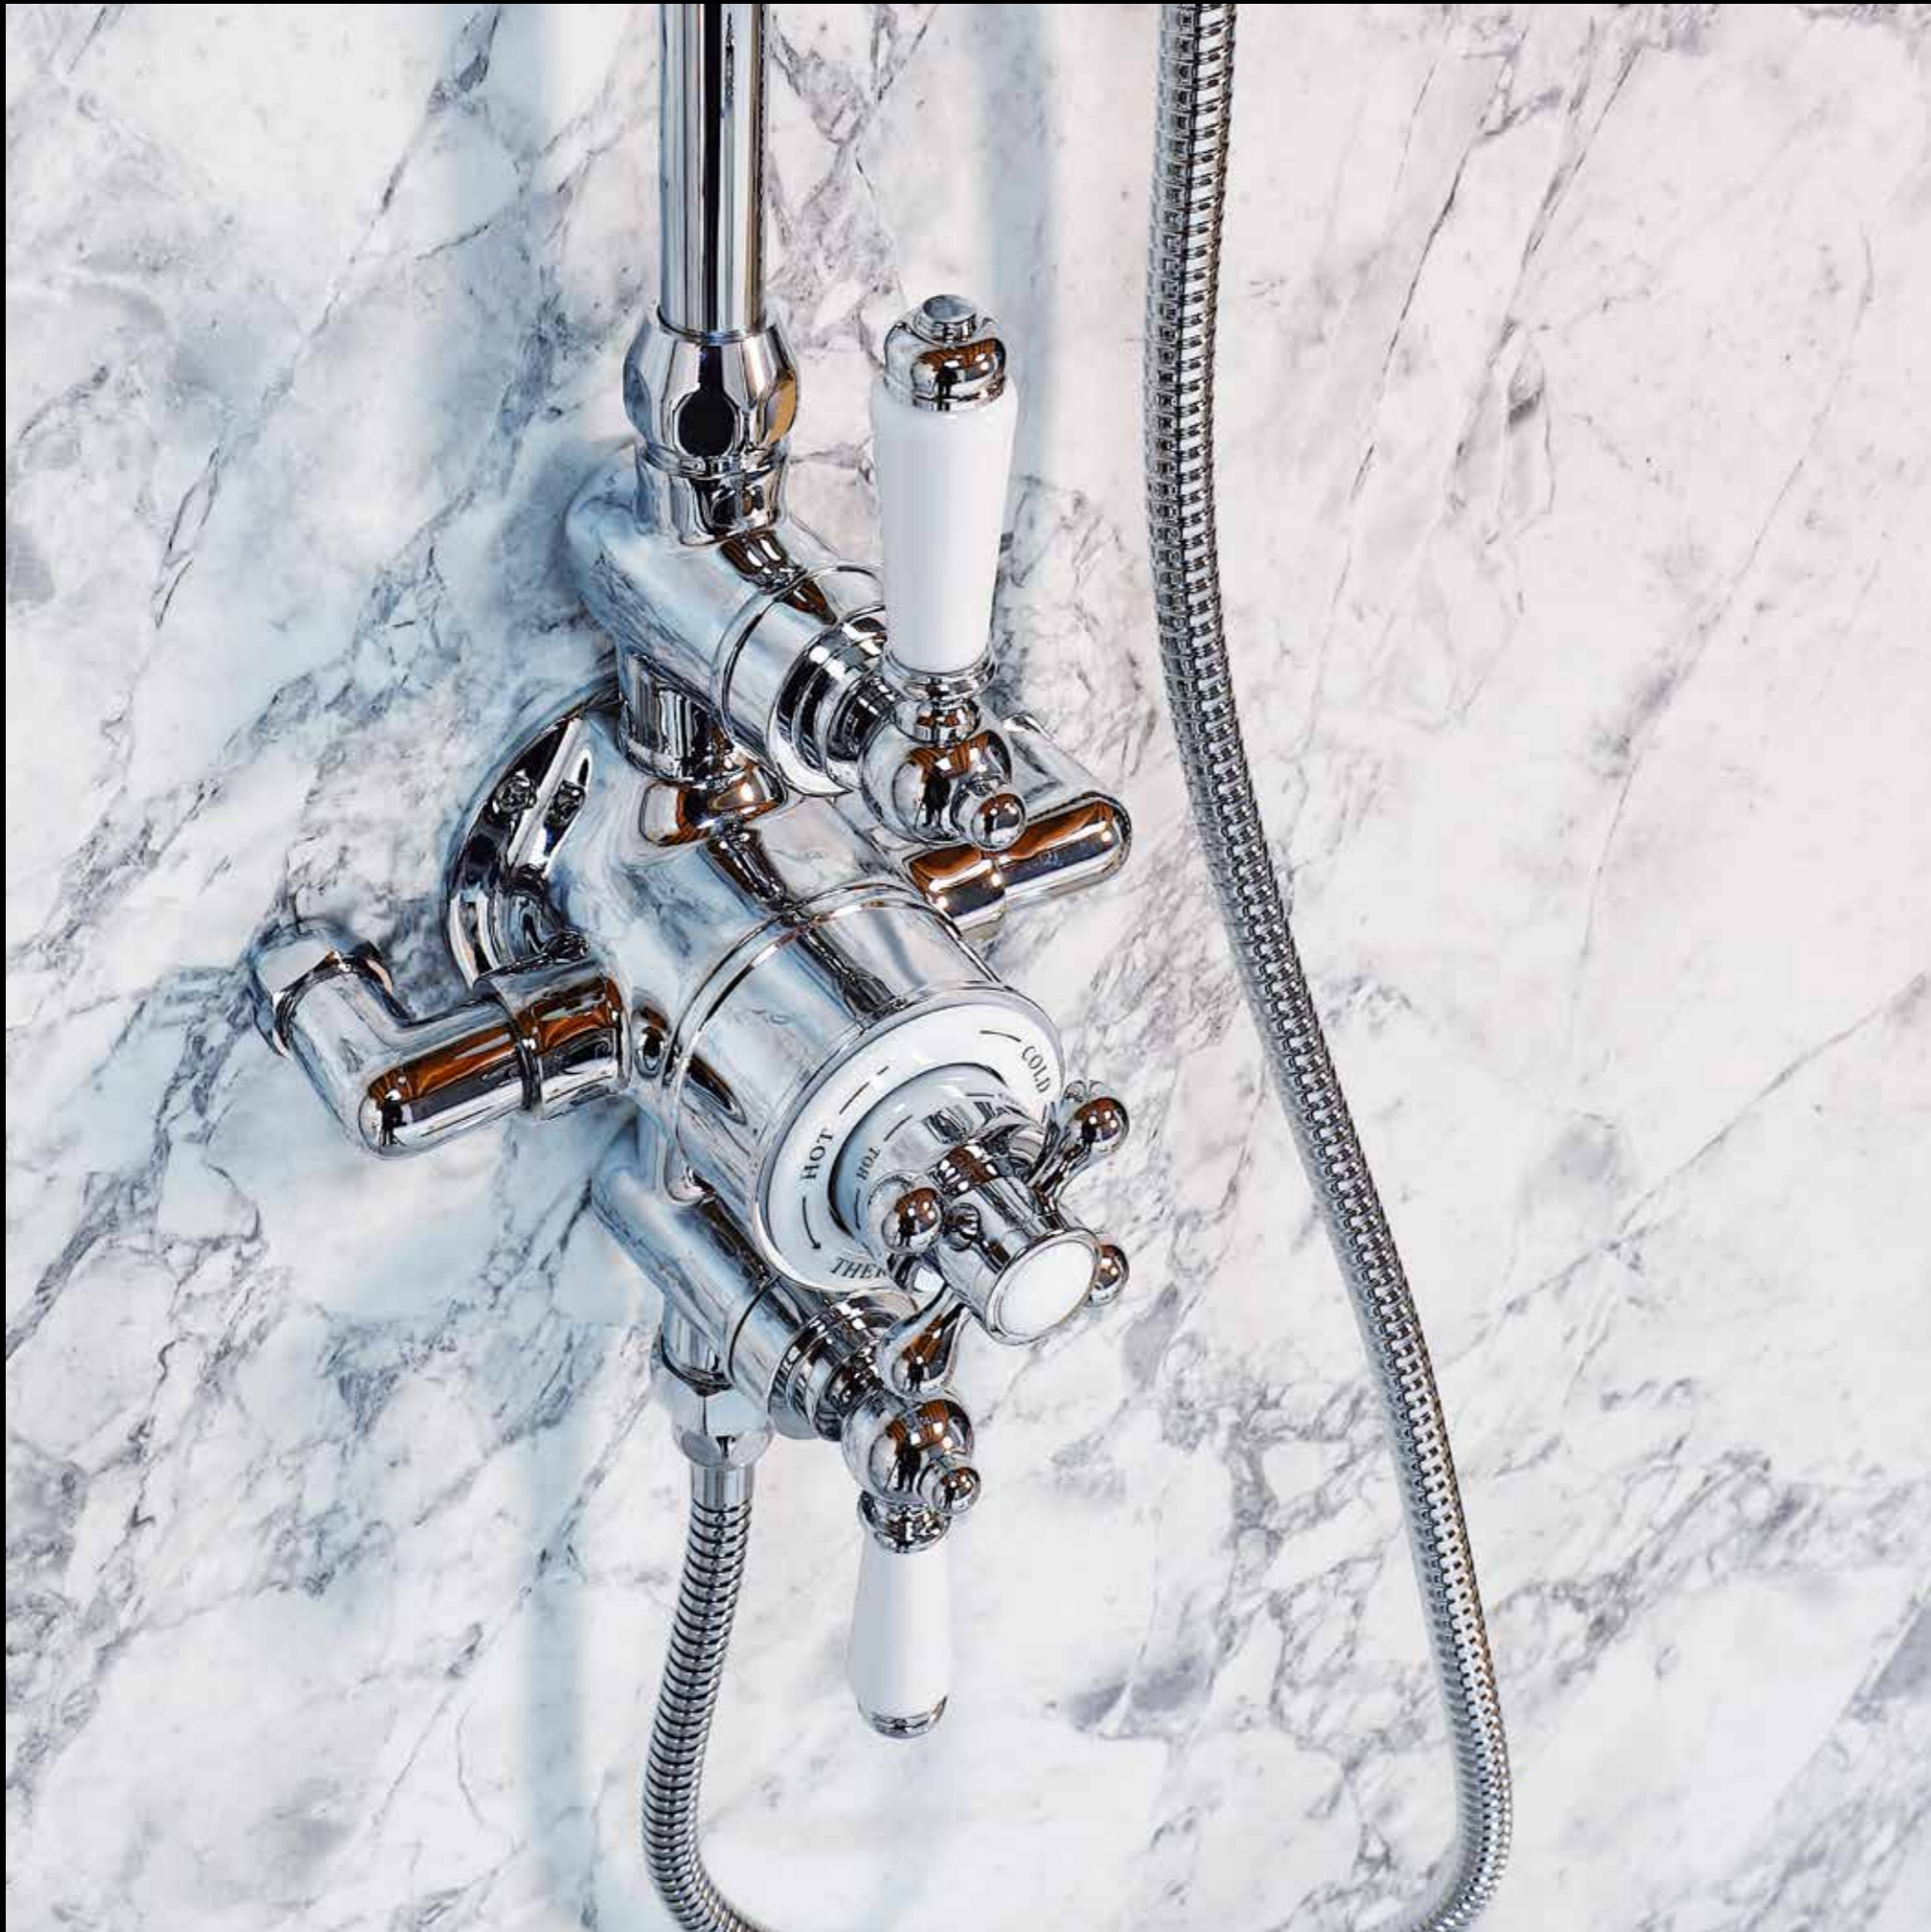

**Contemporary Square Bottle Trap Chrome**  
Code CSQBTCP  
Price £60.00

**Contemporary Square Bottle Trap Black**  
Code CSQBTK  
Price £70.00

**Lara Basic Bottle Trap Chrome**  
Code LARBBT  
Price £35.00