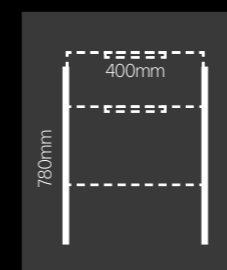

Luxe Matt Black Frame