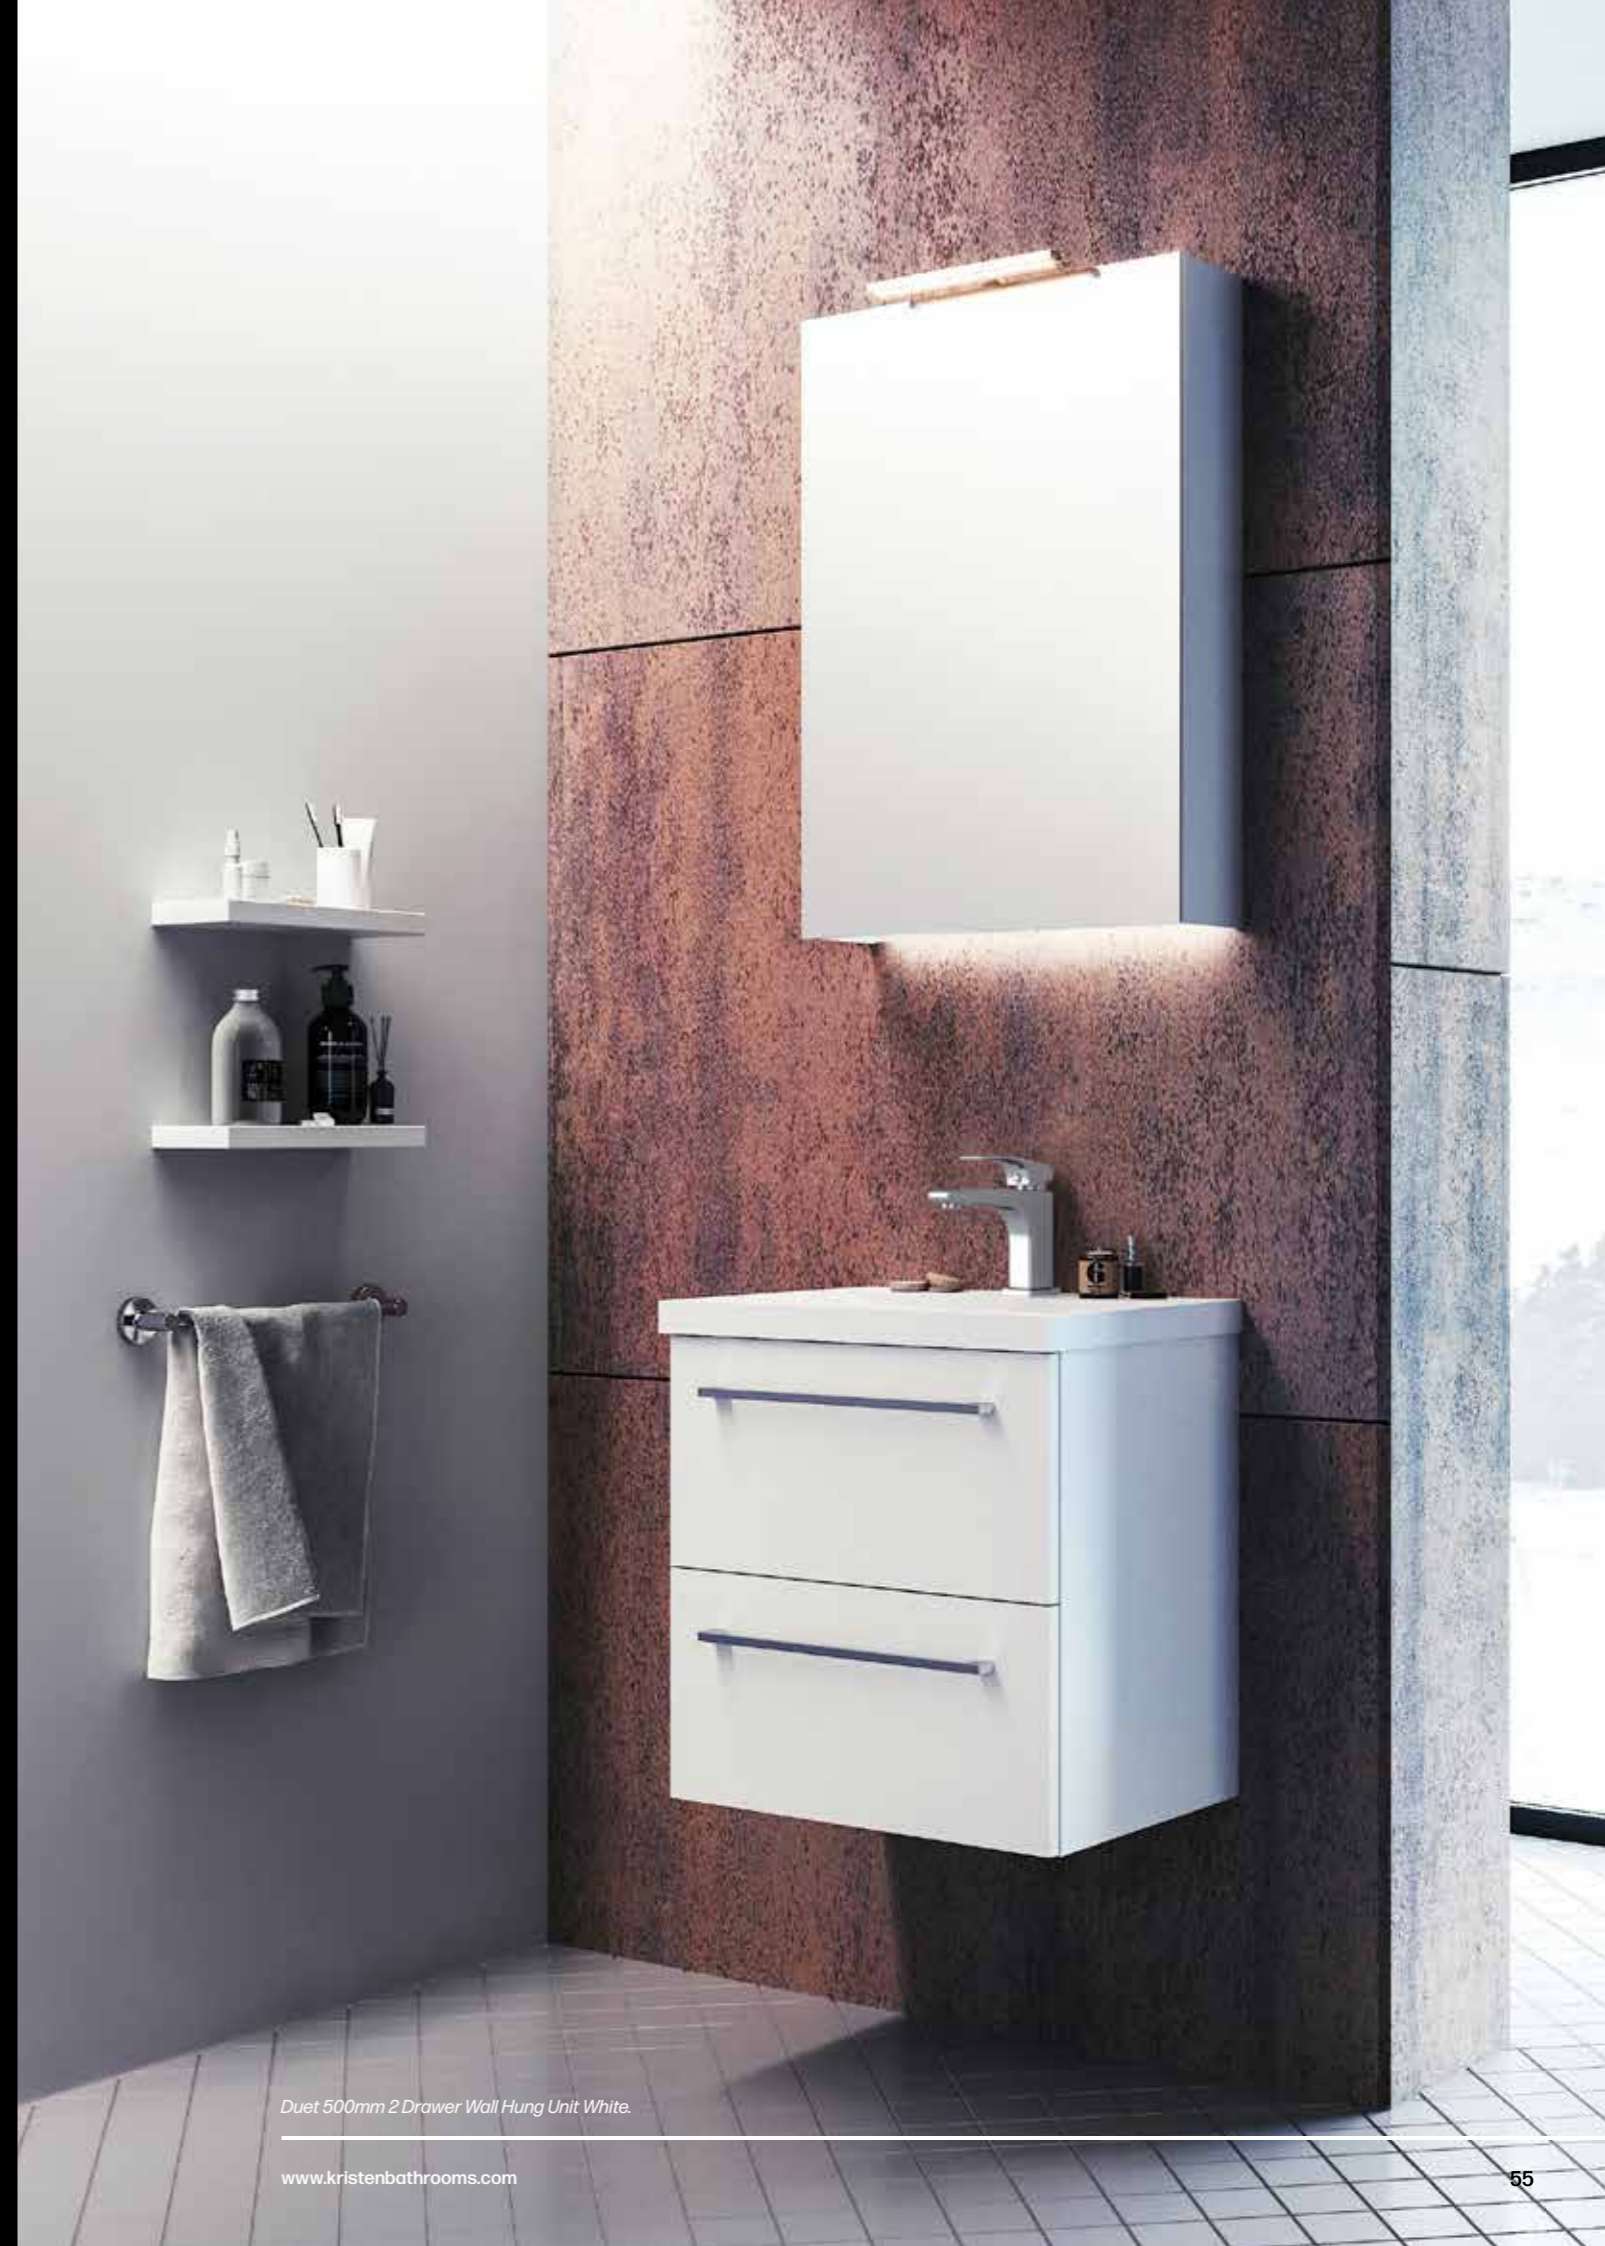

Duet 500mm 2 Drawer Wall Hung Unit White.

www.kristenbathrooms.com