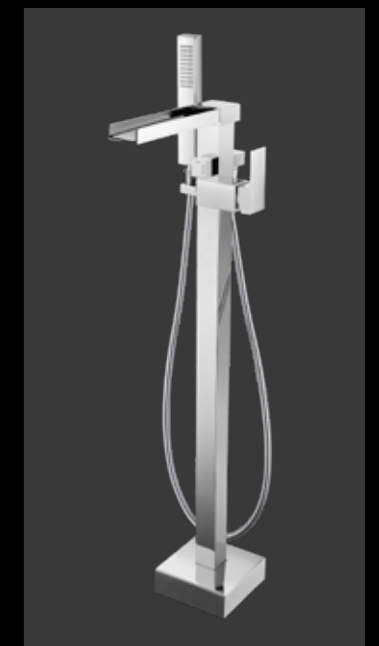

Eden Openflow - Freestanding Bath Shower Mixer
Code EDOFBSM - £475.00

Eden **Openflow**