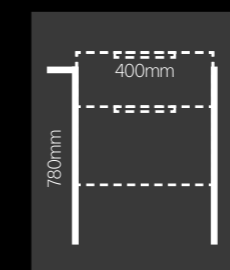

Luxe Matt Black Frame Single Towel Rail