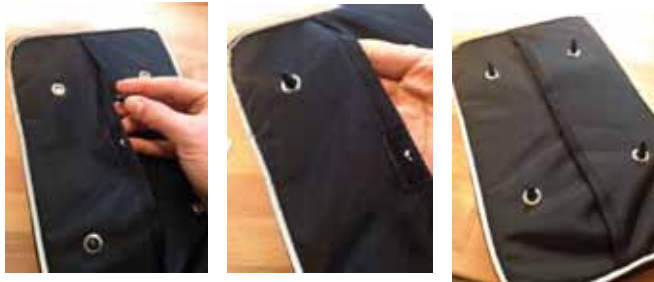

MINI MAGICCARPET™

Mini MagicCarpet is a pad designed for the Xtracycle system. Designed to work with various configurations of our family accessories - Mini MagicCarpet is a sectional pad designed for passenger comfort and safety, featuring 2" of foam cushion and two bands of reflective trim.

INSTALLATION INSTRUCTIONS

- 1 Check parts. Each Mini MagicCarpet package includes 1 pad, and 4 plastic panel plugs.

NOTE: Please not eat dessicant. But if you do, you'll live.

- 2 Insert panel plugs in 4 (four) grommited holes on underside of pad.