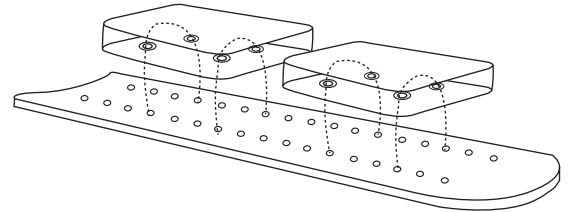

INSTALLATION INSTRUCTIONS

- 1 Check parts. Each Mini MagicCarpet package includes 1 pad, and 4 plastic panel plugs.

NOTE: Please not eat dessicant. But if you do, you'll live.

- 2 Insert panel plugs in 4 (four) grommited holes on underside of pad.

- 3 Position pad in desired location, align panel plugs with FlightDeck holes & press plugs into deck holes as far as possible. NOTE: Flight-Deck shown uninstalled. We advise to install pad when deck is on bike. Pad inserts into narrow set of holes, not countersunk holes.

- 4 Check insertion by feeling for plug tips under deck and by prying pad away from deck. Pad should only release from deck when subjected to firm pulling pressure.***

- 5 Maximum 2 pads per deck. Mini MagicCarpet logo faces forward. Xtracycle logo faces rearward.

LEGACY FLIGHT DECK INSTALLATION

Older generation FlightDecks (5/8" thick) with handles may not work well with this next-generation Mini MagicCarpet. Panel plugs may not reach far enough through deck to secure Mini MagicCarpet from ejecting on rough terrain or when tugged at by children.