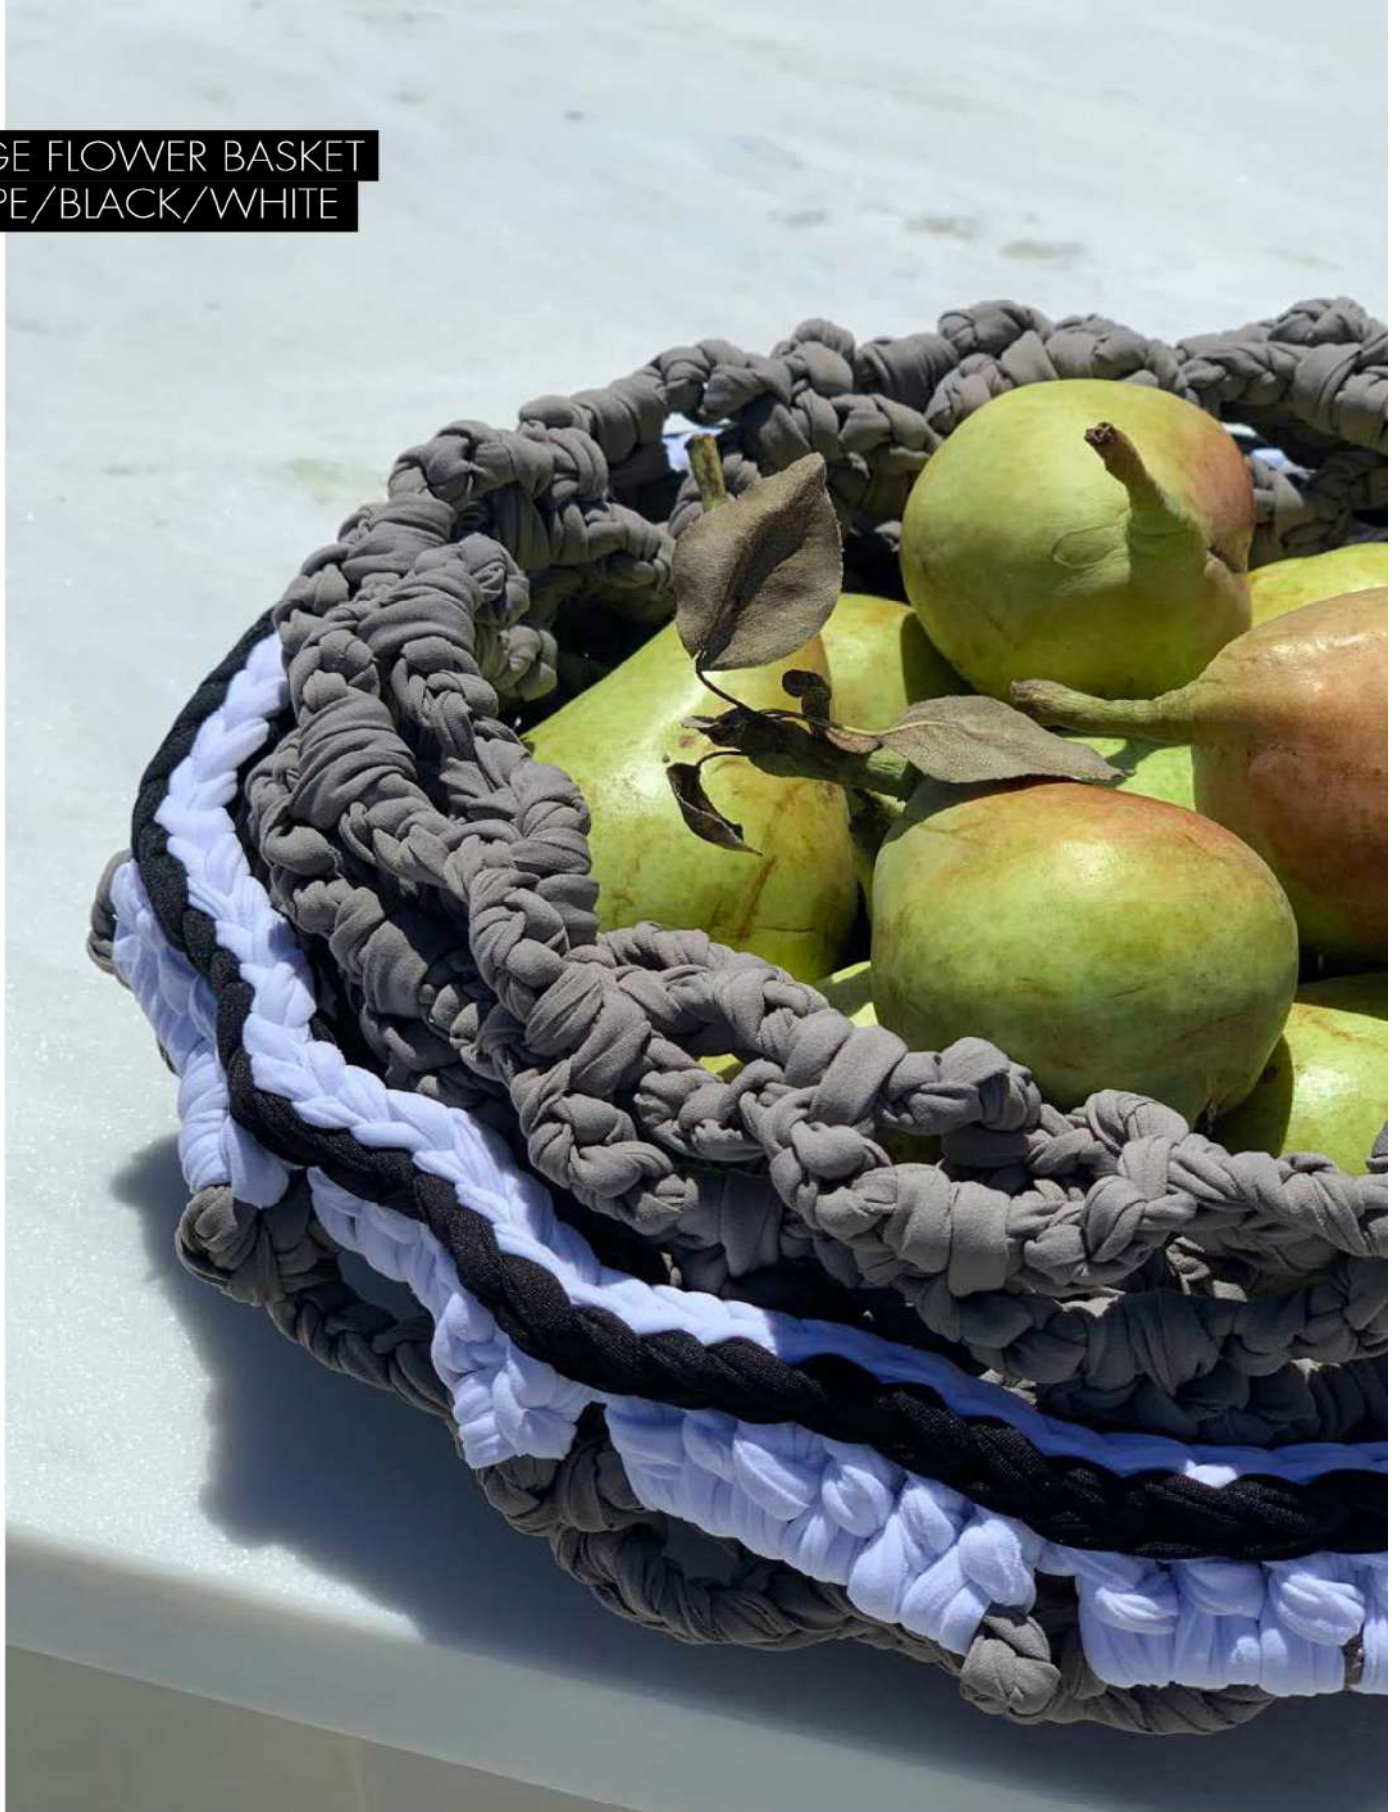

FLOWER
BASKETS
STACKABLE
Ø M Ø L

2 STACKED BASKETS
Medium inside the Large

TIMELESS SEED COLLECTION

TIMELESS SEED COLLECTION

SEED COLLECTION
BLACK
GOLD/SILVER SEEDS

PLACEMAT
set of 4
TOWEL RINGS
set of 4

SEED BASKET
ONE SIZE