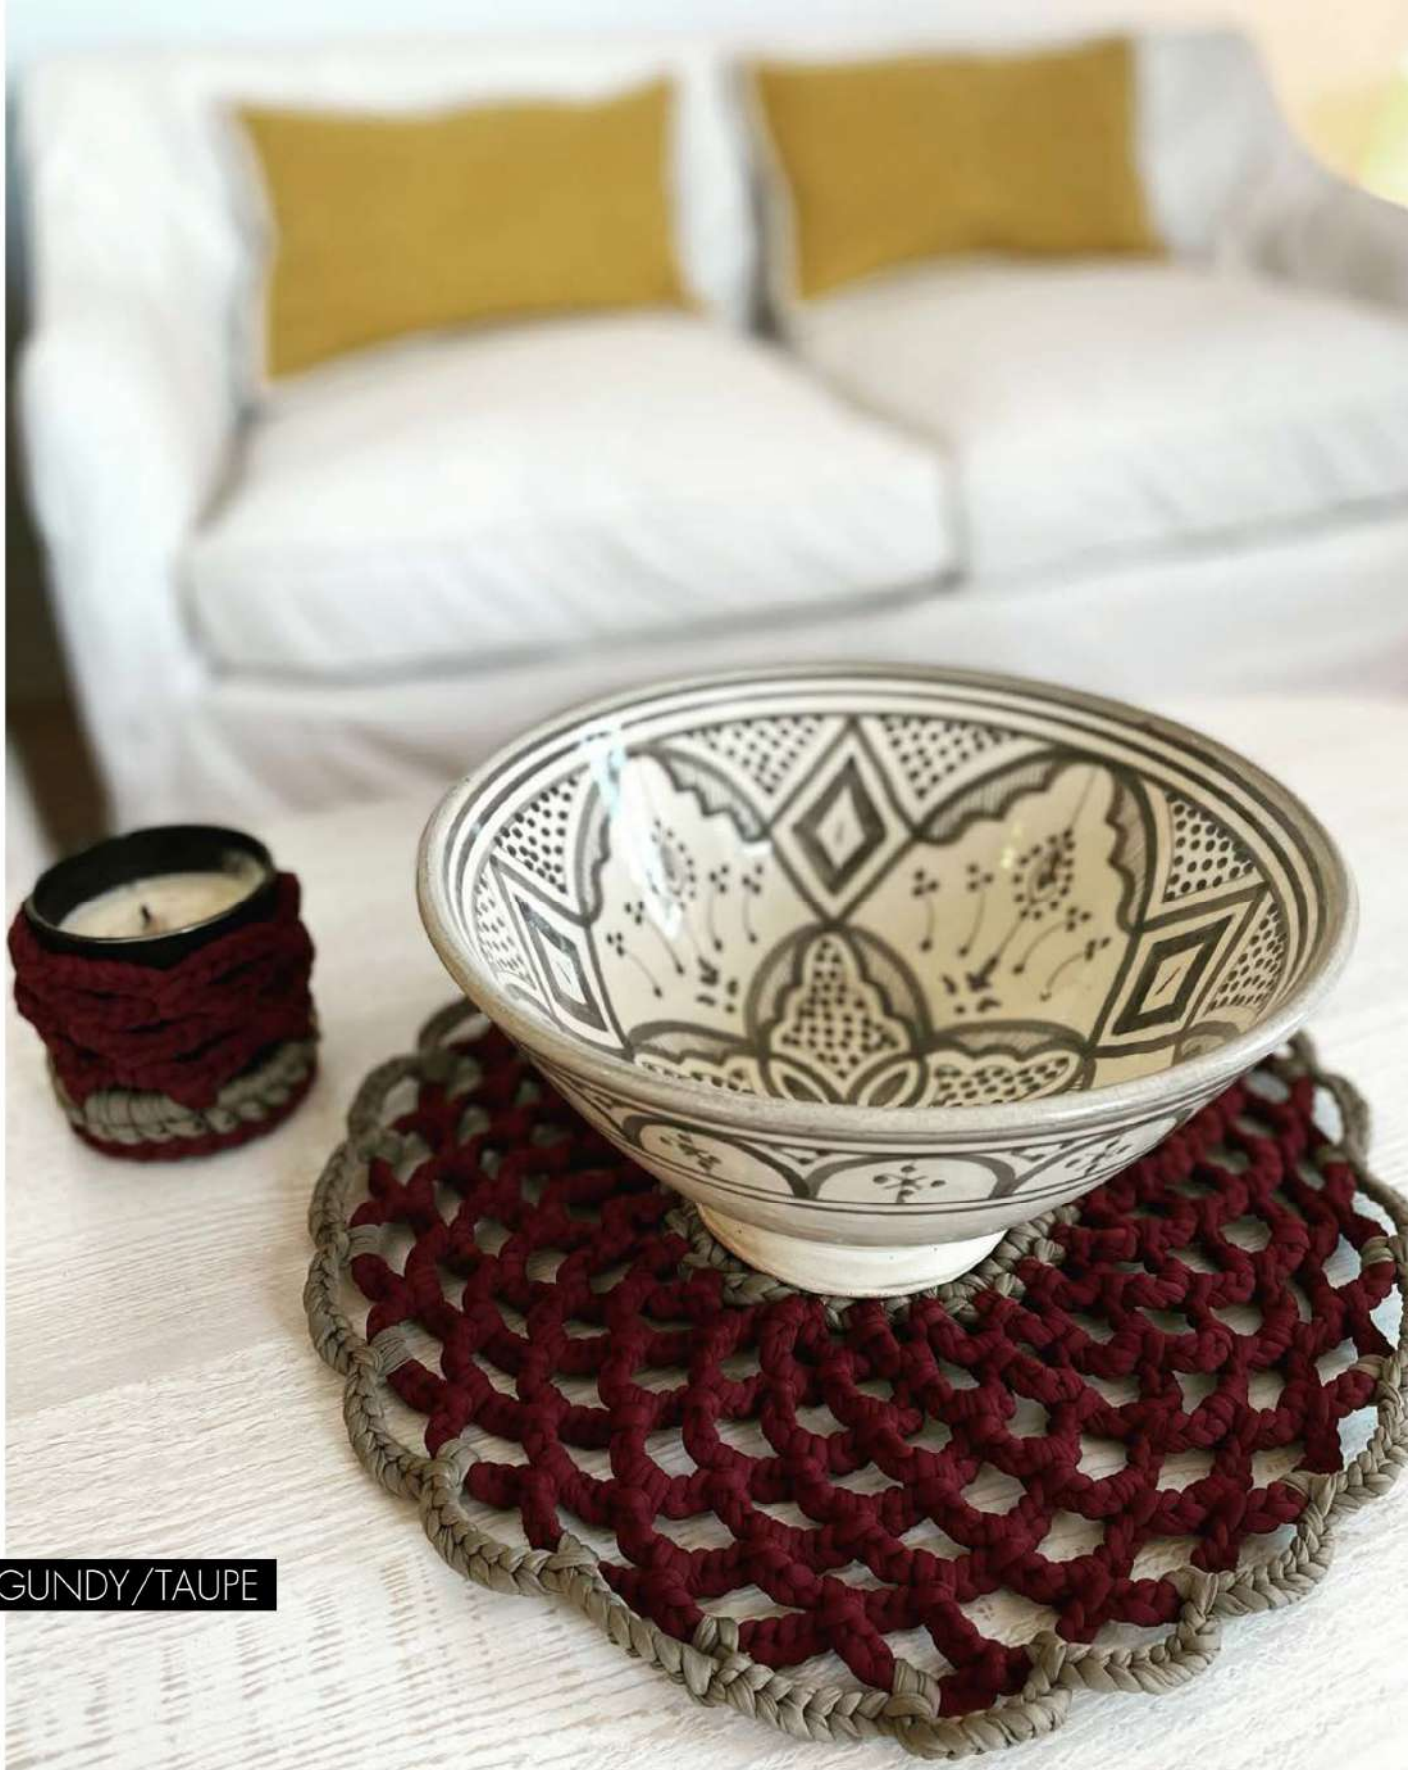

BURGUNDY/TAUPE