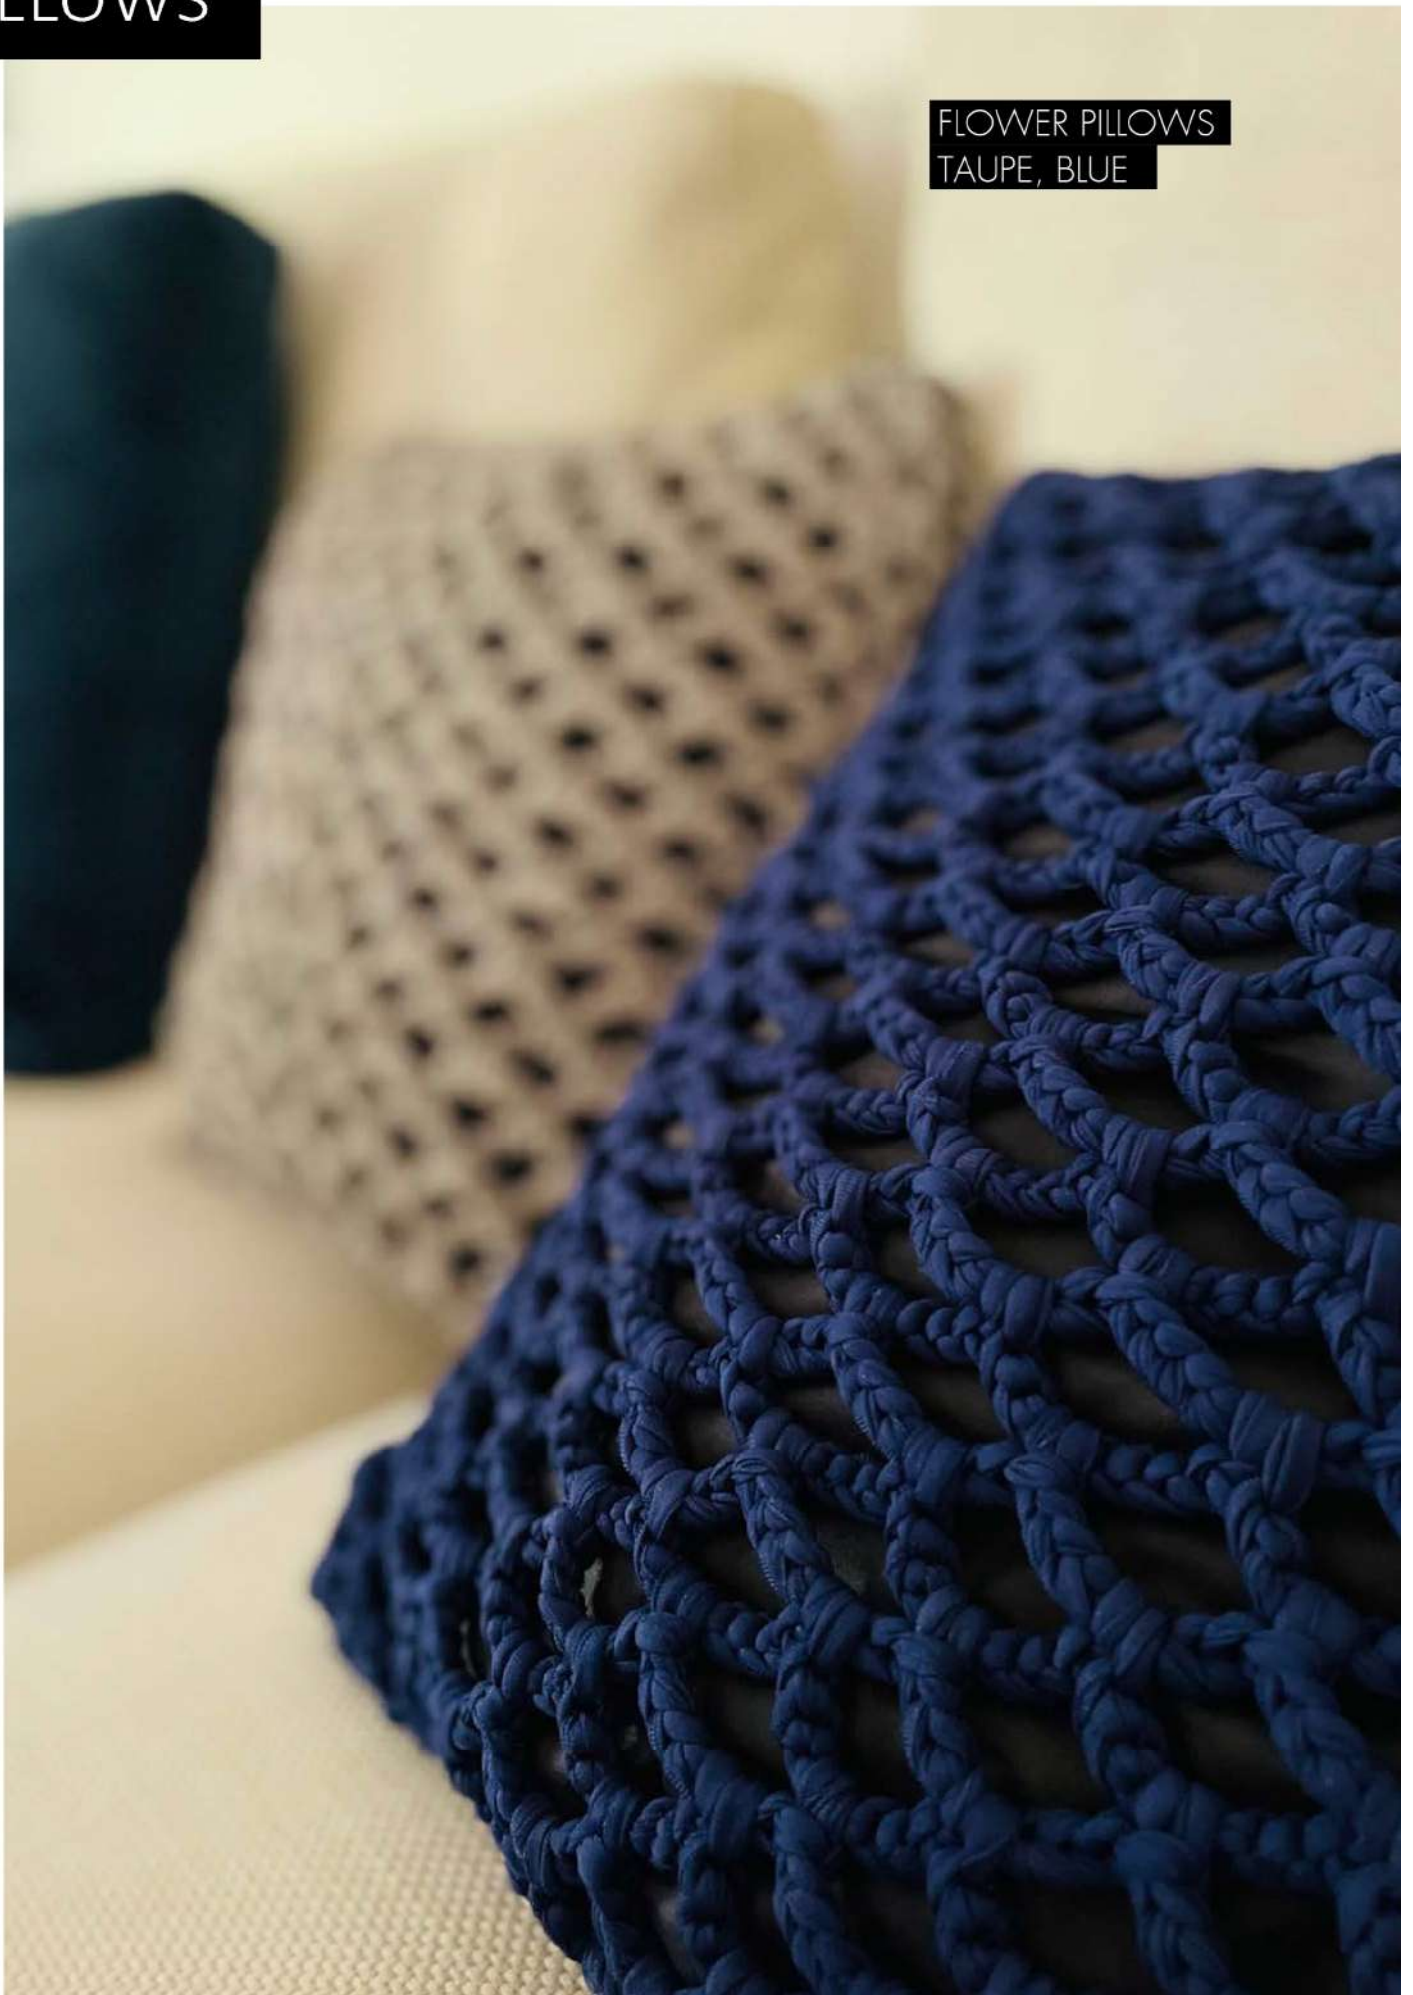

PILLOWS

FLOWER PILLOWS
TAUPE, BLUE