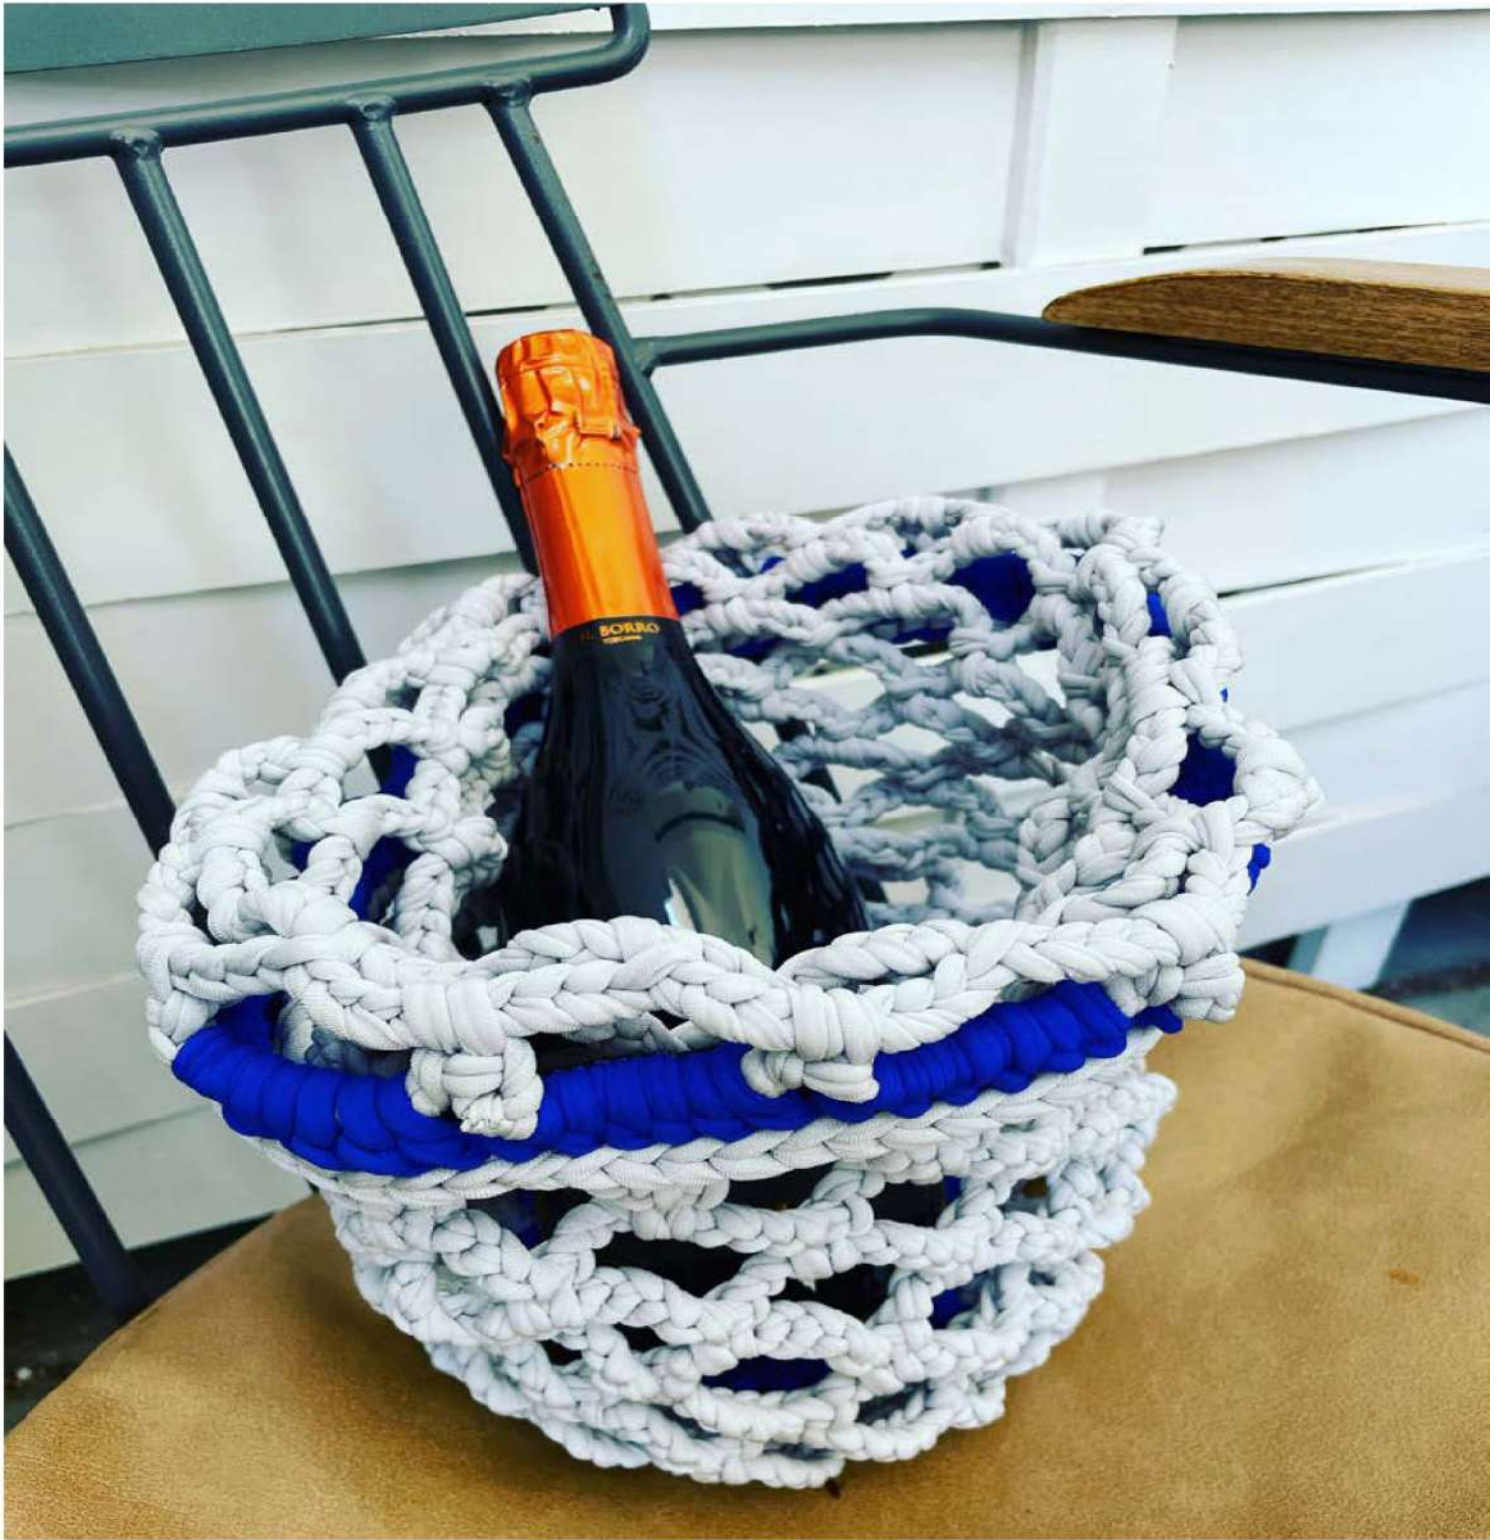

FLOWER
BASKETS
STACKABLE
Ø M Ø L

2 STACKED BASKETS
Medium inside the Large

TIMELESS SEED COLLECTION

TIMELESS SEED COLLECTION

SEED COLLECTION
BLACK
GOLD/SILVER SEEDS

PLACEMAT
set of 4
TOWEL RINGS
set of 4

SEED BASKET
ONE SIZE