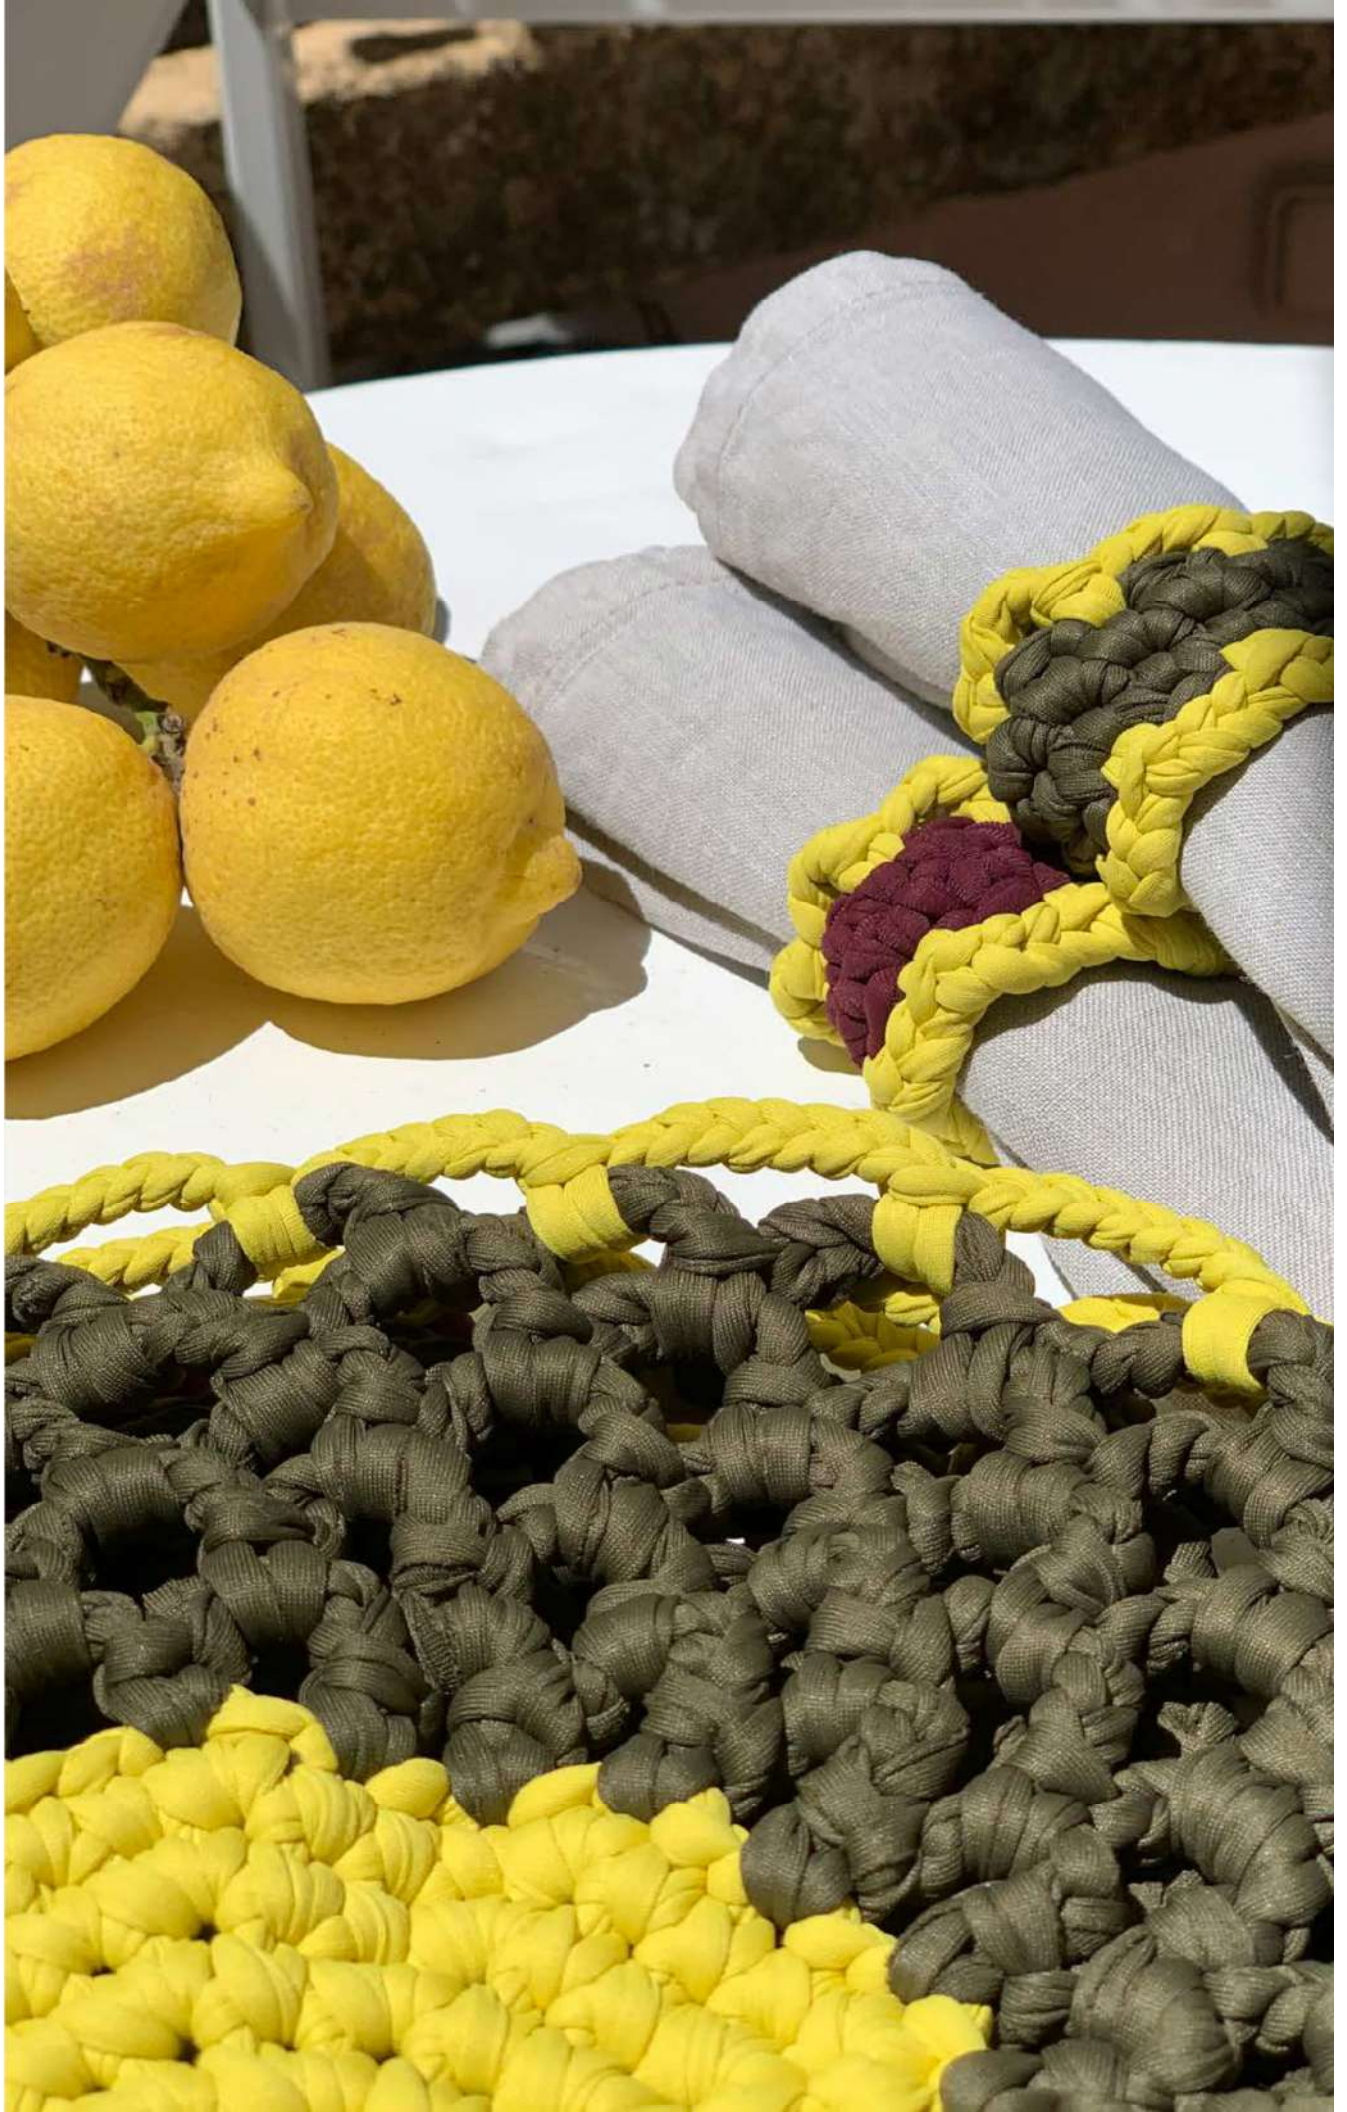

FALL COLLECTION