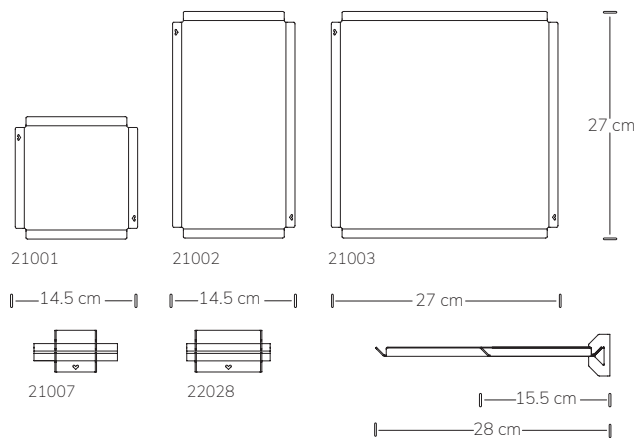

SWEET TRAYS

In addition to the wall shelves, you will find an extensive tray collection in the SWEET collection, which you can use to display your most loved items and most beautiful discoveries in style. By using a wall bracket and an oak lock block, these trays can easily be attached to the wall.

Naast de wandplankjes vind je in de SWEET collectie een veelzijdige tray verzameling, die je kan gebruiken om je meest geliefde items en mooiste vondsten met stijl te laten zien. Door het gebruik van een wandbeugel en een eikenhouten lock block kunnen deze trays moeiteloos aan de muur worden bevestigd.