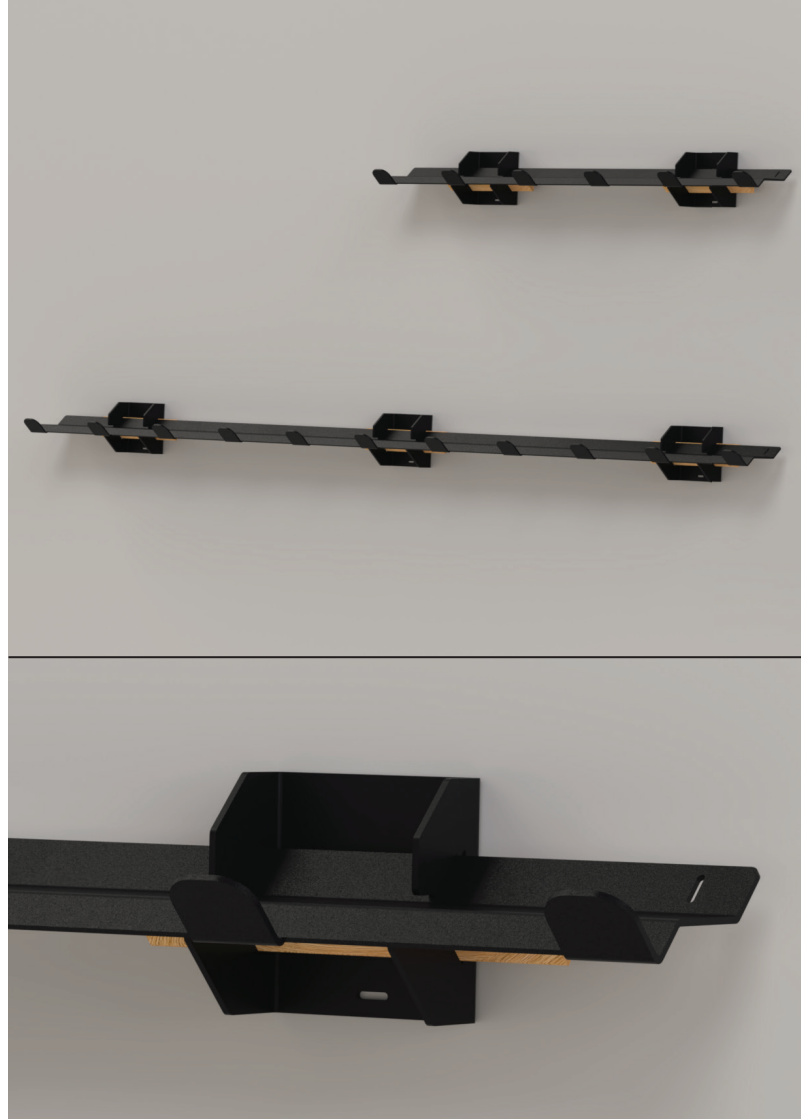

STEEL COAT RACKS

Materials: powdercoated steel in fine structure, oak wood, including mounting materials.

Materiaal: gepoedercoat staal in fijnstructuur, eikenhout, inclusief bevestigings materiaal.

- Yummy Yellow -YY
- Inky Blue - IB
- Rust - RB
- Sage Green - SG
- No White No Grey - WG
- Salt - SW
- Pepper - PB

Other Studio Mippe colors on request.
Andere Studio Mippe kleuren op aanvraag.