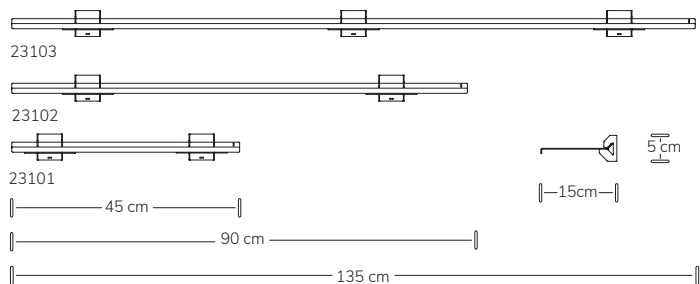

STEEL WALL SHELVES