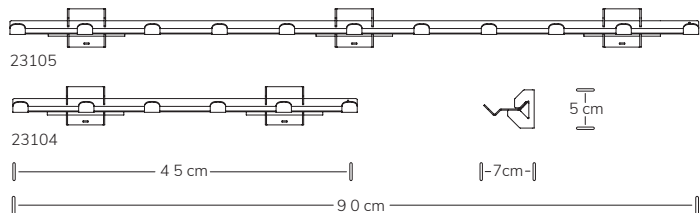

STEEL COAT RACKS

Materials: powdercoated steel in fine structure, oak wood, including mounting materials.

Materiaal: gepoedercoat staal in fijnstructuur, eikenhout, inclusief bevestigings materiaal.

- Yummy Yellow -YY
- Inky Blue - IB
- Rust - RB
- Sage Green - SG
- No White No Grey - WG
- Salt - SW
- Pepper - PB

Other Studio Mippe colors on request.
Andere Studio Mippe kleuren op aanvraag.