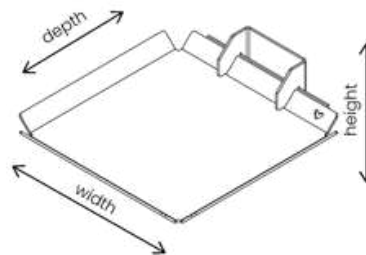

Colors and product codes:

	21001 YY	Yummy Yellow (YY)
	21001 FM	Fresh & Minty (FM)
	21001 CG	Cloverleaf Green (CG)
	21001 IB	Inky Blue (IB)
	21001 FP	Fluffy Pink (FP)
	21001 PP	Popsicle Purple (PP)
	21001 BP	Pepper (black, BP)
	21001 SW	Salt (white, SW)
	21001 WG	No White No Grey (light grey, WG)