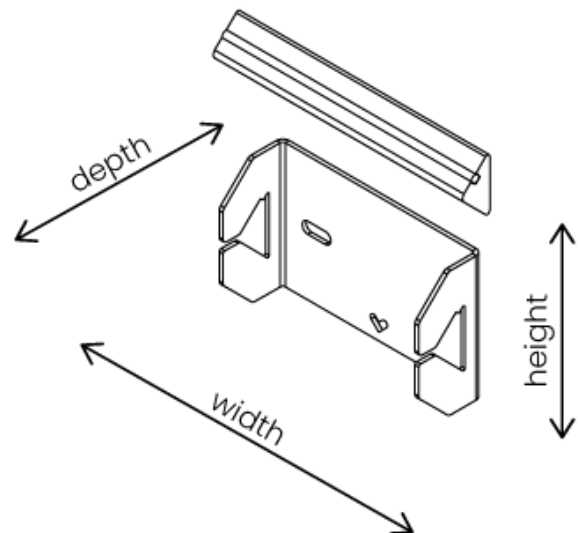

Dimensions : 8 x 5 x 2.5 cm (width x height x depth)

Material: The suspension system is made of steel and finished with a fine structure powder coating. The lockblock is made of oak wood.

Load capacity on the wall: max. 3 kg.
Comes with mounting hardware and a manual.