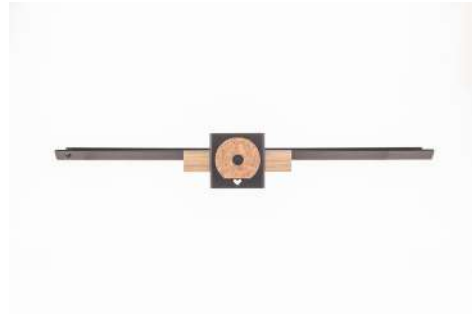

# SWEET SHELF MEDIUM

**Dimensions:** 25 x 5 x 5.5 cm (width x height x depth)

**Material:** The shelf and the suspension system are made of steel and finished with a fine structure powder coating. Back has a cork grip pad. The lockblock is made of oak wood.

**Load capacity on the wall:** max. 3 kg.

Comes with mounting hardware and a manual. The bracket can be fixed with one screw, but can be fixed with two screws in case of asymmetrical load.

Made in the Netherlands

# SWEET SHELF LARGE

**Dimensions:** 35 x 5 x 5.5 cm (width x height x depth)

**Material:** The shelf and the suspension system are made of steel and finished with a fine structure powder coating. Back has a cork grip pad. The lockblock is made of oak wood.