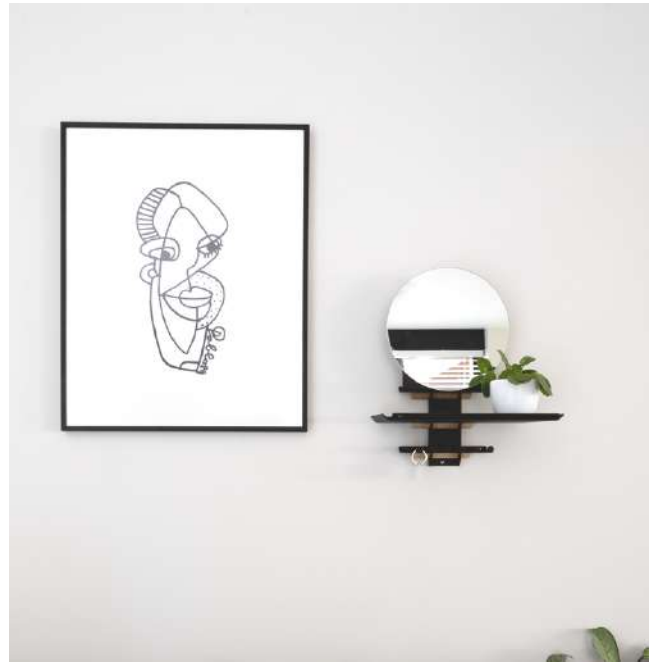

See You spiegelset Pepper