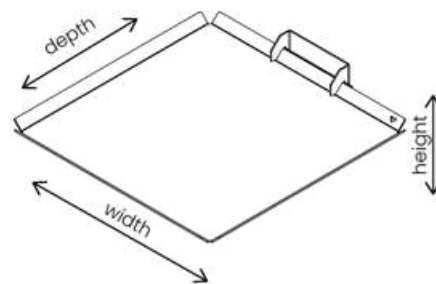

Colors and product codes:

	21003 YY	Yummy Yellow (YY)
	21003 FM	Fresh & Minty (light green, FM)
	21003 CG	Cloverleaf Green (dark green, CG)
	21003 IB	Inky Blue (IB)
	21003 FP	Fluffy Pink (FP)
	21003 PP	Popsicle Purple (PP)
	21003 BP	Pepper (black, BP)
	21003 SW	Salt (white, SW)
	21003 WG	No White No Grey (light grey, WG)