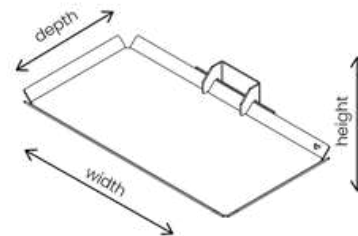

Made in the Netherlands

Colors and product codes:

	21002 YY	Yummy Yellow (YY)
	21002 FM	Fresh & Minty (light green, FM)
	21002 GC	Cloverleaf Green (dark green, CG)
	21002 IB	Inky Blue (IB)
	21002 FP	Fluffy Pink (FP)
	21002 PP	Popsicle Purple (PP)
	21002 BP	Pepper (black, BP)
	21002 SW	Salt (white, SW)
	21002 WG	No White No Grey (light grey, WG)