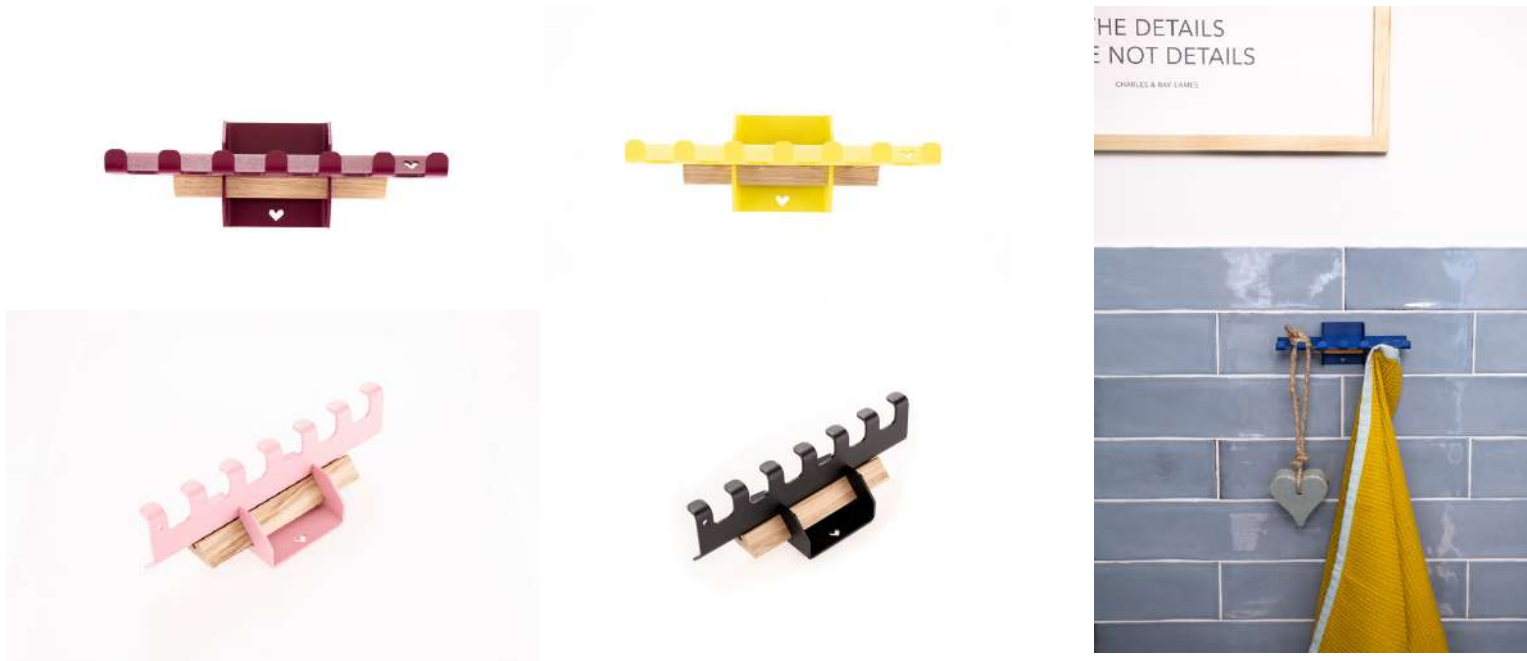

# SWEET Mirror!

**Dimensions:** 20 x 22 x 5 cm (width x height x depth)

**Material:** The mirror including the suspension system are made of steel and finished with a fine structure powder coating. The lockblock is made of oak wood. Comes with mounting hardware and a manual.

# SWEET HOOK ON!

**Dimensions:** 15 x 5 x 5.5 cm (width x height x depth)

**Material:** The hooks and the suspension system are made of steel and finished with a fine structure powder coating. Back has a cork grip pad. The lockblock is made of oak wood.