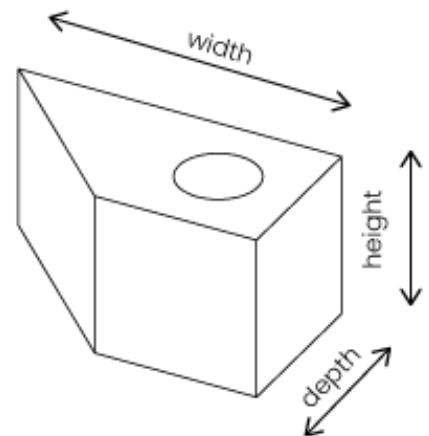

Magnetic Candle holder

Dimensions: 9 x 4.5 x 4.5 cm

Material: Oak wood and cork.

Magnets in the bottom. Cup is made of steel with a copper colored finish.

Set of 2 consists 1 x left and 1 x right version.

Set of 4 consists 2 x left and 2 x right version.

Easy to combine with the Sweet trays due to the magnetic element, they stand firmly on a tray.

Made in the Netherlands