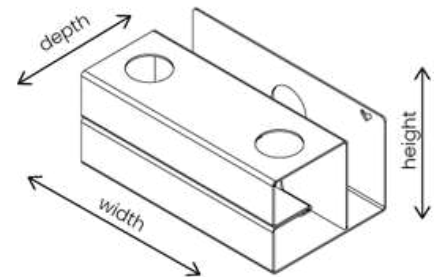

Made in the Netherlands

Colors and product codes:

	22012 YY	Yummy Yellow (YY)
	22012 FM	Fresh & Minty (light green, FM)
	22012 CG	Cloverleaf Green (dark green, CG)
	22012 IB	Inky Blue (IB)
	22012 FP	Fluffy Pink (FP)
	22012 PP	Popsicle Purple (PP)
	220112 BP	Pepper (black, BP)
	22012 SW	Salt (white, SW)
	22012 WG	No White No Grey (light grey, WG)