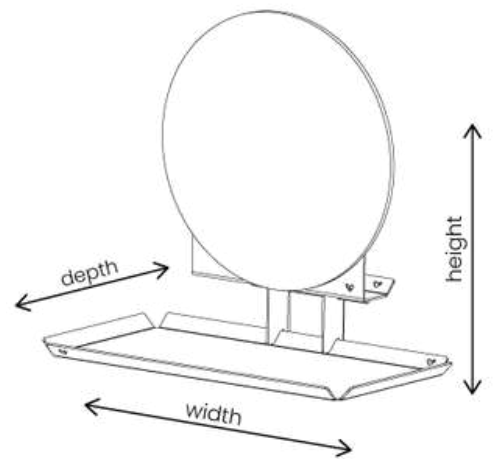

## Mirror + Tray M

**Dimensions:** 27.5 x 27 x 15.5 cm (width x height x depth)

**Material:** The mirror set including the suspension system are made of steel and finished with a fine structure powder coating. The lockblocks are made of oak wood.

**Load capacity on the wall:** max. 3 kg. on the tray.  
Comes with mounting hardware and a manual.

Made in the Netherlands

# SWEET Mirror!

**Dimensions:** 20 x 22 x 5 cm (width x height x depth)

**Material:** The mirror including the suspension system are made of steel and finished with a fine structure powder coating. The lockblock is made of oak wood. Comes with mounting hardware and a manual.