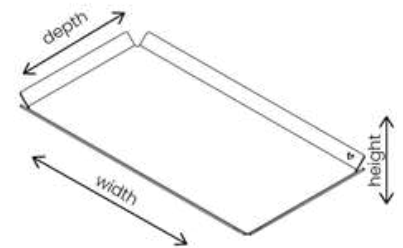

Made in the Netherlands

Colors and product codes:

	21002 YY	Yummy Yellow (YY)
	21002 FM	Fresh & Minty (light green, FM)
	21002 GC	Cloverleaf Green (dark green, CG)
	21002 IB	Inky Blue (IB)
	21002 FP	Fluffy Pink (FP)
	21002 PP	Popsicle Purple (PP)
	21002 BP	Pepper (black, BP)
	21002 SW	Salt (white, SW)
	21002 WG	No White No Grey (light grey, WG)