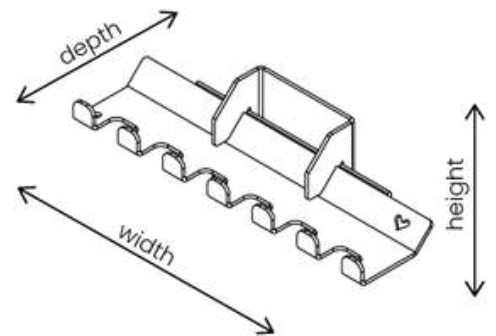

Made in the Netherlands

Colors and product codes:

	22014 YY	Yummy Yellow (YY)
	22014 FM	Fresh & Minty (light green, FM)
	22014 CG	Cloverleaf Green (dark green, CG)
	22014 IB	Inky Blue (IB)
	22014 FP	Fluffy Pink (FP)
	22014 PP	Popsicle Purple (PP)
	22014 BP	Pepper (black, BP)
	22014 SW	Salt (white, SW)
	22014 WG	No White No Grey (light grey, WG)