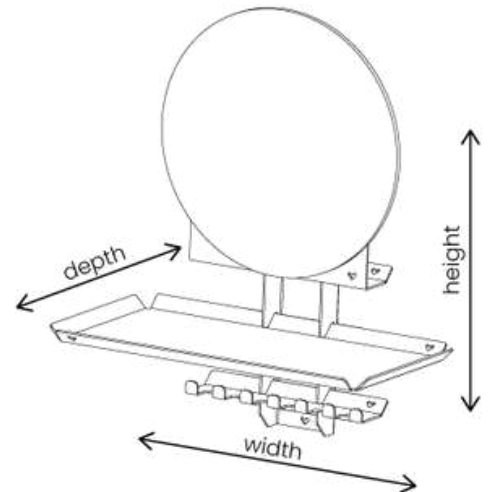

# SWEET FLOWER SHELF

**Dimensions:** 25 x 16 x 11 cm (width x height x depth)

**Material:** The flower shelf and the bracket are made of steel and finished with a fine textured powder coating. Back has a cork grip pad. The lockblock is made of oak wood. The glass test tube can be used for a flower or cutting.

# SWEET SEE YOU! SET 1

Mirror+Tray M + Hook on

**Dimensions:** 27.5 x 32.5 x 15.5 cm (width x height x depth)

**Material:** The mirror set including the suspension system are made of steel and finished with a fine structure powder coating. The lockblocks are made of oak wood.

**Load capacity on the wall:** max. 3 kg for the tray and 3 kg. for the hook-on.  
Comes with mounting hardware and a manual.

Made in the Netherlands