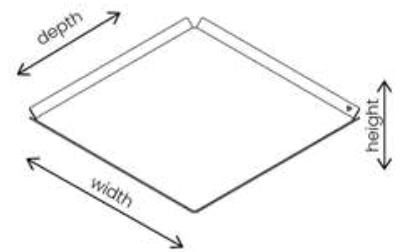

Colors and product codes:

	21003 YY	Yummy Yellow (YY)
	21003 FM	Fresh & Minty (light green, FM)
	21003 CG	Cloverleaf Green (dark green, CG)
	21003 IB	Inky Blue (IB)
	21003 FP	Fluffy Pink (FP)
	21003 PP	Popsicle Purple (PP)
	21003 BP	Pepper (black, BP)
	21003 SW	Salt (white, SW)
	21003 WG	No White No Grey (light grey, WG)