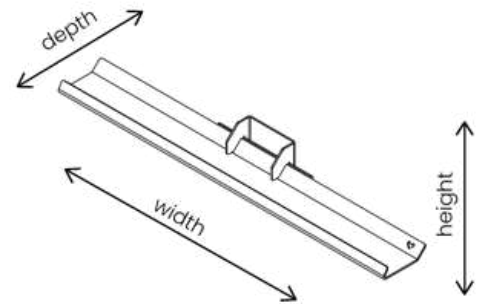

Dimensions: 35 x 5 x 5.5 cm (width x height x depth)

Material: The shelf and the suspension system are made of steel and finished with a fine structure powder coating. Back has a cork grip pad. The lockblock is made of oak wood.

Load capacity on the wall: max. 3 kg.

Comes with mounting hardware and a manual. The bracket can be fixed with one screw, but can be fixed with two screws in case of asymmetrical load.