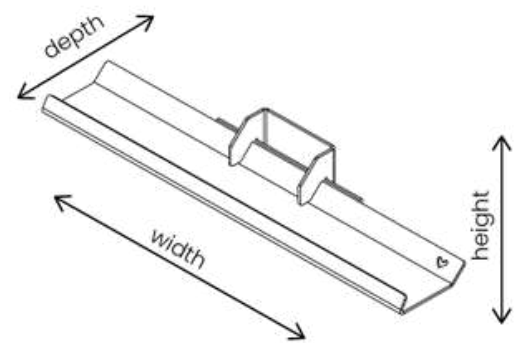

Made in the Netherlands

Colors and product codes:

	21005 YY	Yummy Yellow (YY)
	21005 FM	Fresh & Minty (light green, FM)
	21005 CG	Cloverleaf Green (dark green, CG)
	21005 IB	Inky Blue (IB)
	21005 FP	Fluffy Pink (FP)
	21005 PP	Popsicle Purple (PP)
	21005 BP	Pepper (black, BP)
	21005 SW	Salt (white, SW)
	21005 WG	No White No Grey (light grey, WG)