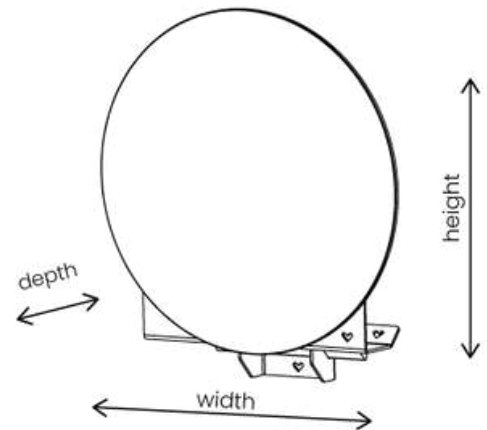

Colors and product codes:

	22026 YY	Yummy Yellow (YY)
	22026 FM	Fresh & Minty (light green, FM)
	22026 CG	Cloverleaf Green (dark green, CG)
	22026 IB	Inky Blue (IB)
	22026 FP	Fluffy Pink (FP)
	22026 PP	Popsicle Purple (PP)
	22026 BP	Pepper (black, BP)
	22026 SW	Salt (white, SW)
	22026 WG	No White No Grey (light grey, WG)