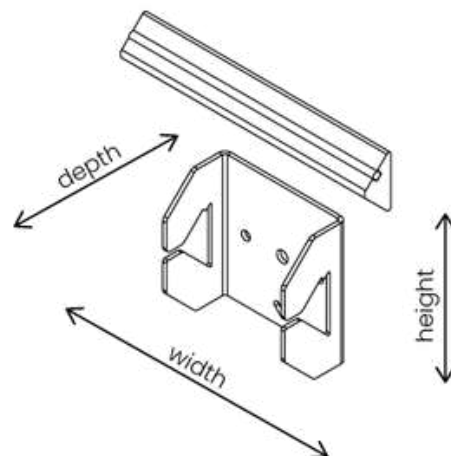

Made in the Netherlands

Colors and product codes:

	21007 YY	Yummy Yellow (YY)
	21007 FM	Fresh & Minty (light green, FM)
	21007 CG	Cloverleaf Green (dark green, CG)
	21007 IB	Inky Blue (IB)
	21007 FP	Fluffy Pink (FP)
	21007 PP	Popsicle Purple (PP)
	21007 BP	Pepper (black, BP)
	21007 SW	Salt (white, SW)
	21007 WG	No White No Grey (light grey, WG)