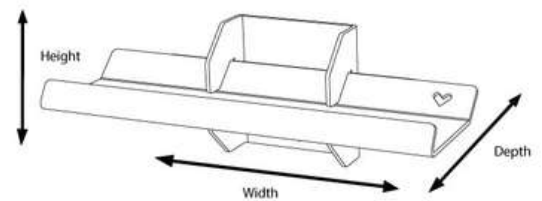

# SWEET SHELF SMALL

**Dimensions:** 15 x 5 x 5.5 cm (width x height x depth)

**Material:** The shelf and the suspension system are made of steel and finished with a fine structure powder coating. Back has a cork grip pad. The lockblock is made of oak wood.

**Load capacity on the wall:** max. 3 kg.

Comes with mounting hardware and a manual. The bracket can be fixed with one screw, but can be fixed with two screws in case of asymmetrical load.

Made in the Netherlands