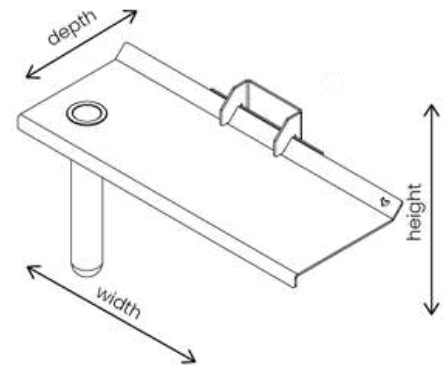

Made in the Netherlands

Colors and product codes:

	22011 YY	Yummy Yellow (YY)
	22011 FM	Fresh & Minty (light green, FM)
	22011 CG	Cloverleaf Green (dark green, CG)
	22011 IB	Inky Blue (IB)
	22011 FP	Fluffy Pink (FP)
	22011 PP	Popsicle Purple (PP)
	22011 BP	Pepper (black, BP)
	22011 SW	Salt (white, SW)
	22011 WG	No White No Grey (light grey, WG)