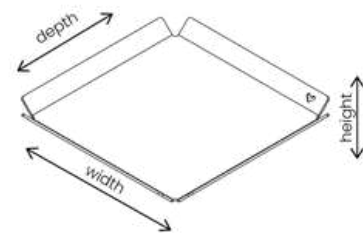

Colors and product codes:

	21001 YY	Yummy Yellow (YY)
	21001 FM	Fresh & Minty (FM)
	21001 CG	Cloverleaf Green (CG)
	21001 IB	Inky Blue (IB)
	21001 FP	Fluffy Pink (FP)
	21001 PP	Popsicle Purple (PP)
	21001 BP	Pepper (black, BP)
	21001 SW	Salt (white, SW)
	21001 WG	No White No Grey (light grey, WG)