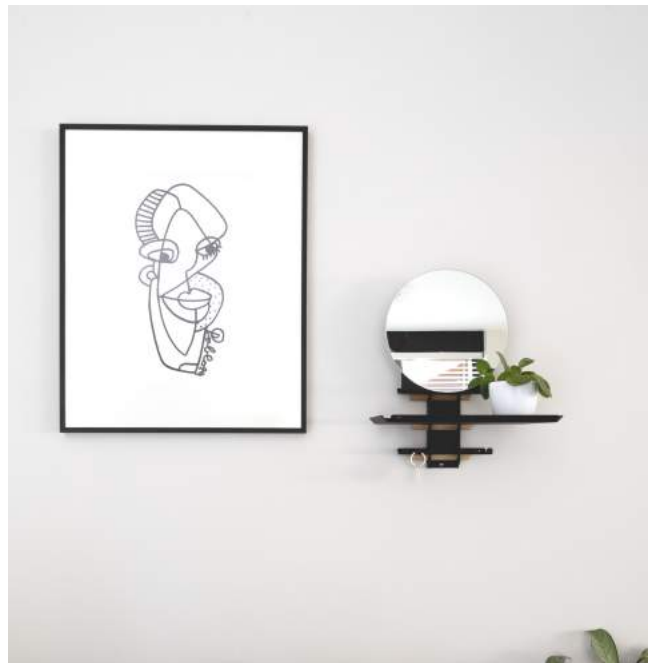

See You spiegelset Pepper