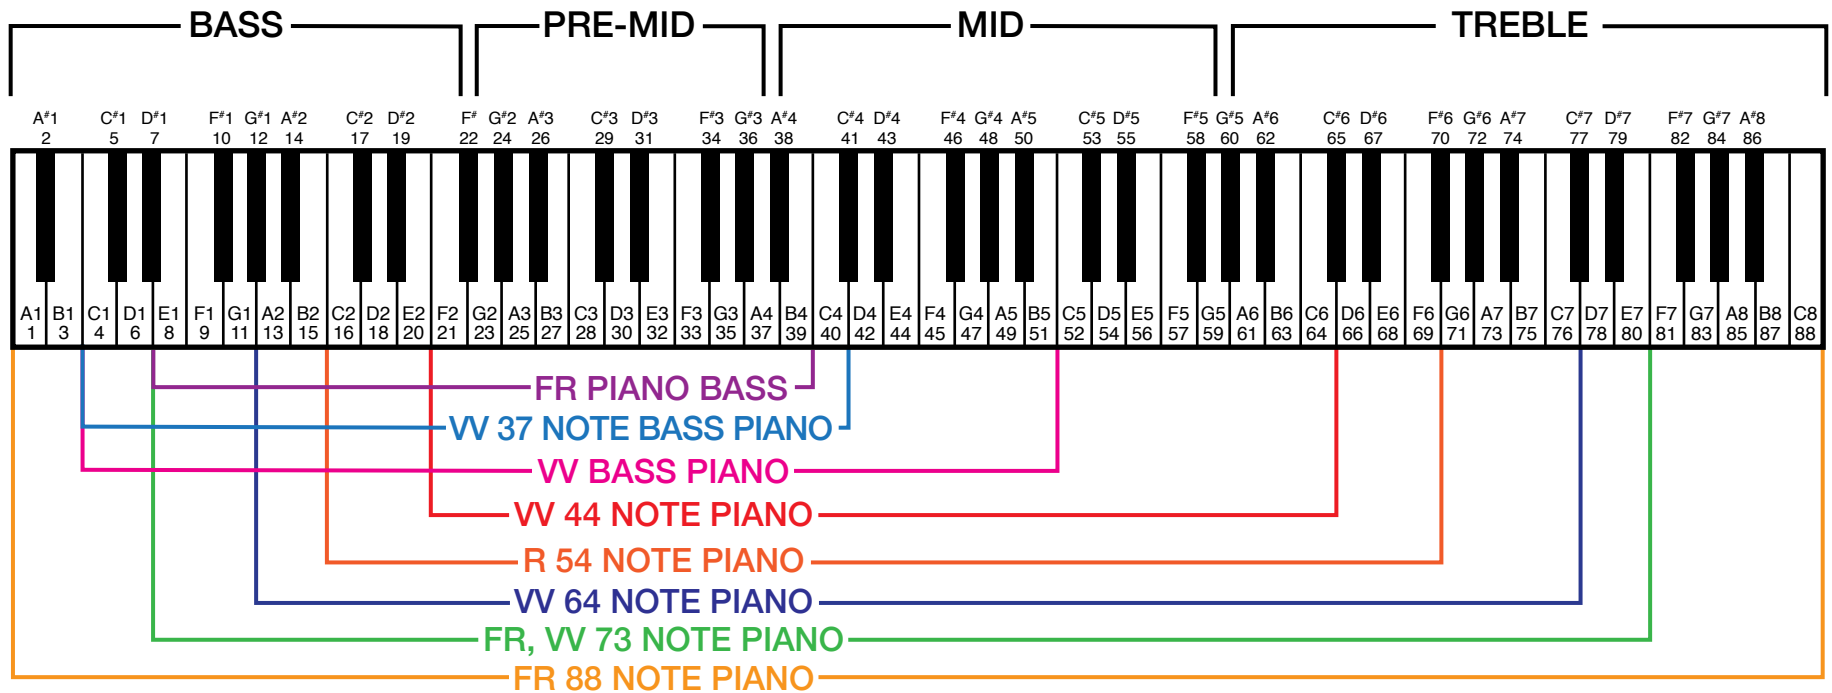

# PRE 1975 DAMPER FELT LAYOUT

The chart above shows the key compasses of the different tine pianos. Use this as your guide to determine the correct installation in your piano.