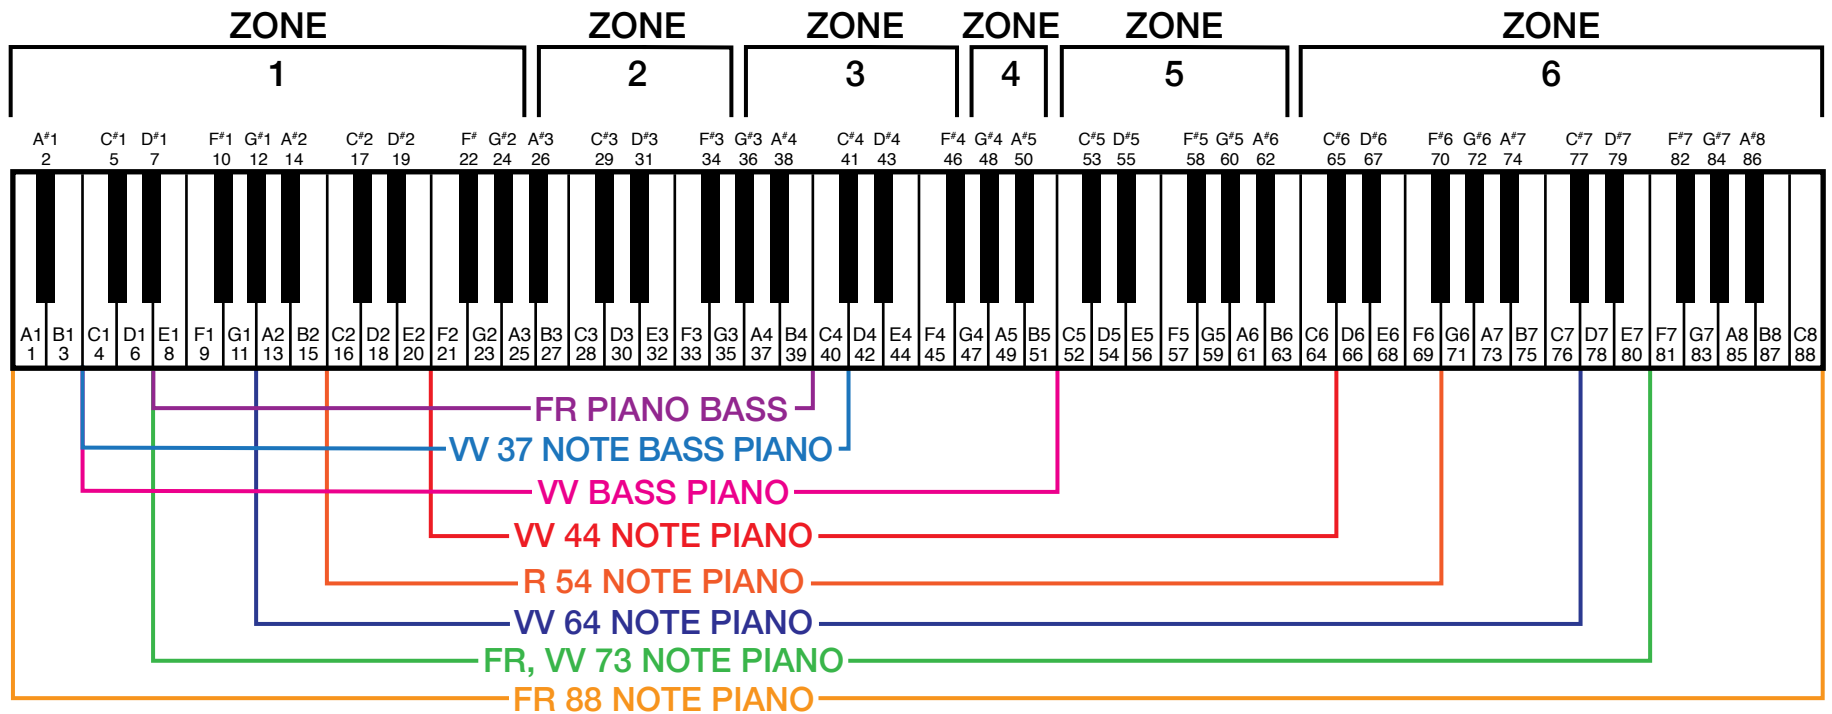

6 ZONE HAMMER TIP LAYOUT

The chart above shows the key compasses of the different tine pianos. Use this as your guide to determine the correct layout for your piano.