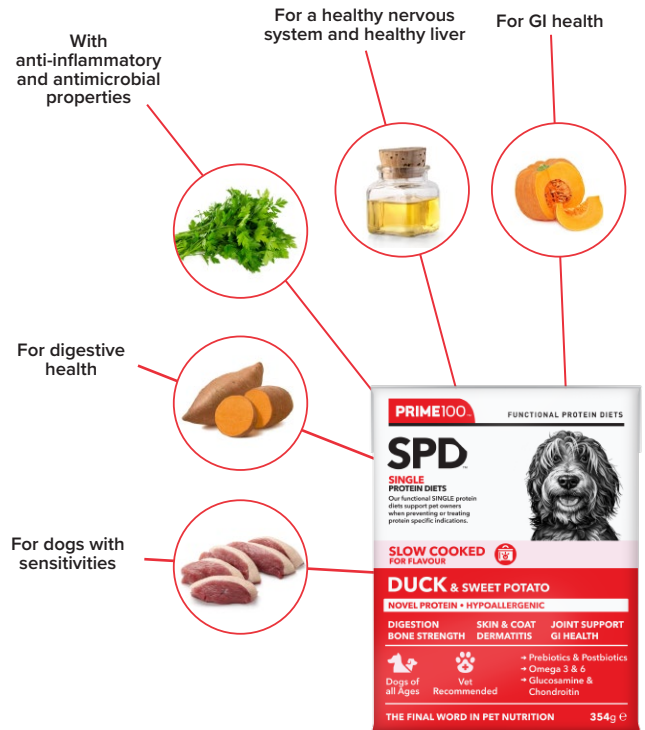

STEP 1

Single Protein

We select the finest meat from a single protein source before gently blending to ensure the protein, fats and amino acids are balanced.

STEP 2

Functional Superfoods

We source the most functional and nutritious plant matter to create a natural balance of essential antioxidants, fatty acids, vitamins and minerals, postbiotics and other macro and micro nutrients.

STEP 3

Raw Blending

The chilled single meat protein and superfoods are carefully blended and monitored to ensure every batch is nutritionally balanced and mixed.

STEP 4

Slow Cooking

The combined ingredients are simmered low and slow, locking in essential nutrients, and delicious aroma and flavour for your dog. This process reduces the risk of harmful pathogens, creating hygienic and shelf stable nutrients and flavours.

STEP 5

Quality Assurance

After each batch is complete, our Quality Assurance team tests and inspects the finished packs, ready to be stocked in your pantry for your pup's next delicious meal.

Ingredients With Purpose™

The benefits of a SPD™ Slow Cooked diet

The SPD™ Slow Cooked process retains moisture from raw ingredients to achieve the following benefits:

Complete and balanced

Fresh Australian sourced ingredients - protein, fruit, vegetables, blended and slow cooked to make a nutritious, complete and balanced diet.