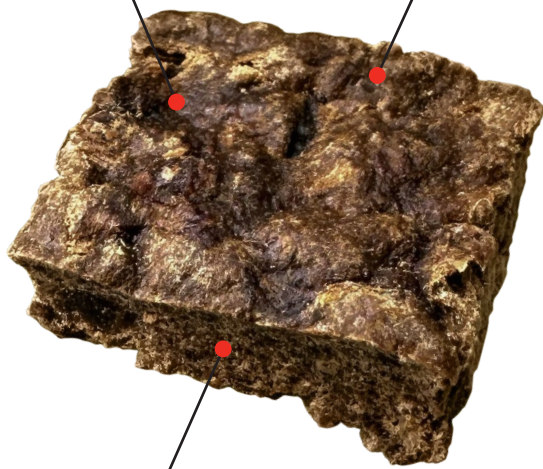

SPD™ SINGLE PROTEIN DIETS

A natural evolution

Prime100 are pioneers in creating and developing the Single Protein Diet.

Single protein diets are scientifically designed using fresh, natural, locally sourced ingredients to create low allergen, functional and highly palatable diets for complete health and wellbeing.

SPD™ Air Dried is now part of the natural evolution of Single Protein Diets. Air dried to perfection, SPD™ Air Dried is a naturally crafted, functional, complete and balanced diet.

Vet-recommended
& science-backed

Air-dried for
maximum nutrition

Single Protein
Diet (SPD™)

Hypoallergenic

Prime100 SPD™ Air Dried Kangaroo and Pumpkin and SPD™ Air Dried Duck and Sweet Potato are both hypoallergenic. **This is a big deal, as no other air dried diet can claim to be hypoallergenic.** A perfect diet for all adult dogs and especially for dogs who suffer from allergic sensitivities.