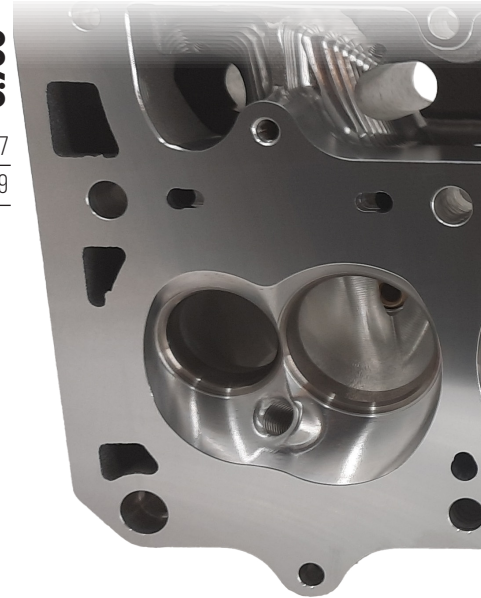

LS3 BLACK LABEL HEAD - **SMALL BORE**

BLACK LABEL 240CC SMALL BORE LS3

BLACK LABEL - LS3 240CC 3.890" (+) BORE

AVAILABLE PART NUMBERS

- CH-LSX-600188 - BARE HEAD (SINGLE)
- CH-LSX-600203 - HEAD (PAIR) W/ STAINLESS STEEL VALVES
- CH-LSX-600230 - HEAD (PAIR) W/ TITANIUM INTAKE & STAINLESS STEEL EXHAUST

AIRFLOW CFM DATA

CH-LSX-600188 - LS3 240CC - 3.890" (+) BORE

Port Location	0.100	0.200	0.300	0.400	0.500	0.600	0.700
INTAKE	69	131	198	253	302	336	347
EXHAUST	51	100	145	193	217	230	239

CYLINDER HEAD SPECS

DIMENSION SPECS

- BORE SIZE: **3.890"**
- WEIGHT: **28.5 LBS.**
- INTAKE VALVE SIZE: **2.080"**
- EXHAUST VALVE SIZE: **1.570"**
- VALVE STEM DIA.: **5/16"**
- VALVE LENGTH: **5.450"**
- VALVE ANGLE: **11°**
- VALVE SPRING POCKET DIA.: **1.650"**
- VALVE SPRING INSTALL HEIGHT: **1.800"**
- HEAD STUD SIZE: **.493"**
- VALVE GUIDE OD: **.502"**
- VALVE JOB TYPE: **NEWEN CNC 5 ANGLE**

AIRFLOW SPECS

- CHAMBER SIZE: **61CC**
- INTAKE PORT VOLUME: **240CC**
- EXHAUST PORT VOLUME: **99CC**
- PORT TYPE: **CNC**

MATERIAL SPECS

- CYLINDER HEAD MATERIAL: **A356-T6 ALUMINUM**
- INTAKE VALVE SEAT MATERIAL: **DUCTILE IRON**
- EXHAUST VALVE SEAT MATERIAL: **DUCTILE IRON**
- DECK THICKNESS: **.750"**
- ROCKER STAND TYPE: **MAST BILLET**
- ROCKER ARM TYPE: **OE LS7 1.8 OR AFTERMARKET**
- VALVE GUIDE MATERIAL: **PHOSPHOR BRONZE**

GENERAL SPECS

- ROCKER STAND: **INCLUDED**
- ROCKER STAND DOWELS: **INCLUDED**
- USES STOCK ROCKER BOLTS? **NO**
- ROCKER BOLTS: **NOT INCLUDED**
- HEAD BOLT QTY.: **6 BOLT STYLE**
- VALVE COVER RAIL HEIGHT: **+1/2"**
- CAN USE OE VALVE COVER? **YES**

CUSTOM OPTIONS AVAILABLE

- HEAD ASSEMBLY
- CHAMBER SOFTENING
- CUSTOM CHAMBER SIZING
- 1/2 HEAD STUD CLEARANCE
- COPPER INTAKE & EXHAUST VALVE SEATS