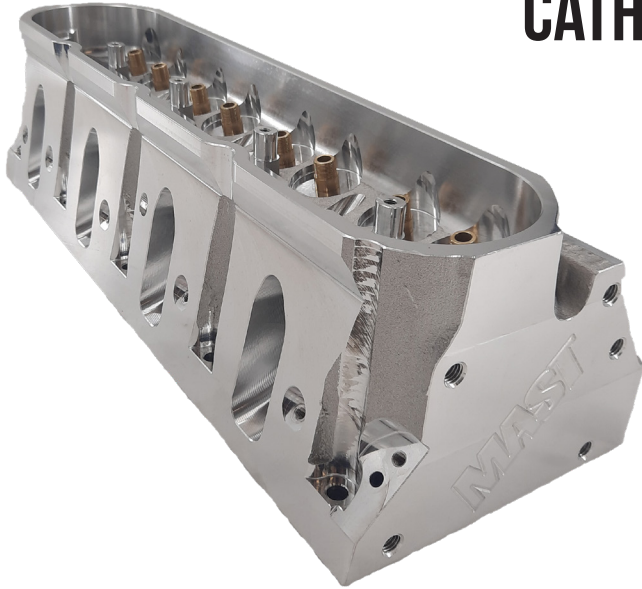

CATHEDRAL BLACK LABEL HEAD - 5.3L

BLACK LABEL 5.3L SMALL BORE CATHEDRAL

BLACK LABEL - CATHEDRAL PORT 5.3L 3.780" (+) BORE

AVAILABLE PART NUMBERS

- CH-LSX-600184 - BARE HEAD (SINGLE)
- CH-LSX-600203 - HEAD (PAIR) W/ STAINLESS STEEL VALVES
- CH-LSX-600230 - HEAD (PAIR) W/ TITANIUM INTAKE & STAINLESS STEEL EXHAUST

AIRFLOW CFM DATA

CH-LSX-600184 - CATHEDRAL PORT 5.3L - 3.780" (+) BORE

Port Location	0.100	0.200	0.300	0.400	0.500	0.600	0.700
INTAKE	63	122	182	236	279	312	330
EXHAUST	54	105	142	201	221	232	240

CYLINDER HEAD SPECS

DIMENSION SPECS

- BORE SIZE: **3.780"**
- WEIGHT: **29 LBS.**
- INTAKE VALVE SIZE: **2.040"**
- EXHAUST VALVE SIZE: **1.570"**
- VALVE STEM DIA.: **5/16"**
- VALVE LENGTH: **5.450"**
- VALVE ANGLE: **11°**
- VALVE SPRING POCKET DIA.: **1.650"**
- VALVE SPRING INSTALL HEIGHT: **1.800"**
- HEAD STUD SIZE: **.493"**
- VALVE GUIDE OD: **.502"**
- VALVE JOB TYPE: **NEWEN CNC 5 ANGLE**

AIRFLOW SPECS

- CHAMBER SIZE: **62CC**
- INTAKE PORT VOLUME: **252CC**
- EXHAUST PORT VOLUME: **99CC**
- PORT TYPE: **CNC**

MATERIAL SPECS

- CYLINDER HEAD MATERIAL: **A356-T6 ALUMINUM**
- INTAKE VALVE SEAT MATERIAL: **DUCTILE IRON**
- EXHAUST VALVE SEAT MATERIAL: **DUCTILE IRON**
- DECK THICKNESS: **.750"**
- ROCKER STAND TYPE: **MAST BILLET**
- ROCKER ARM TYPE: **OE LS7 1.8 OR AFTERMARKET**
- VALVE GUIDE MATERIAL: **PHOSPHOR BRONZE**