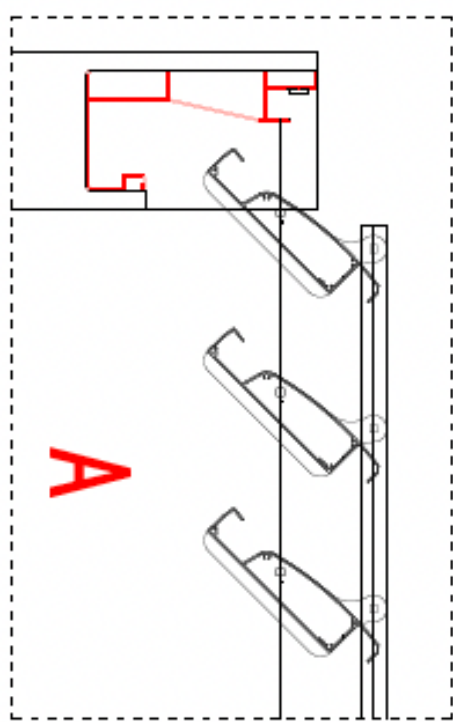

The Louvre Lounge

ShadeTec Series (5.7x3m)

ShadeTec Series (5.7x3m)

SIZE: 5666x2923MM

Isometric View

ShadeTec Series (5.7x3m)

The Louvre Lounge

09 242 2665