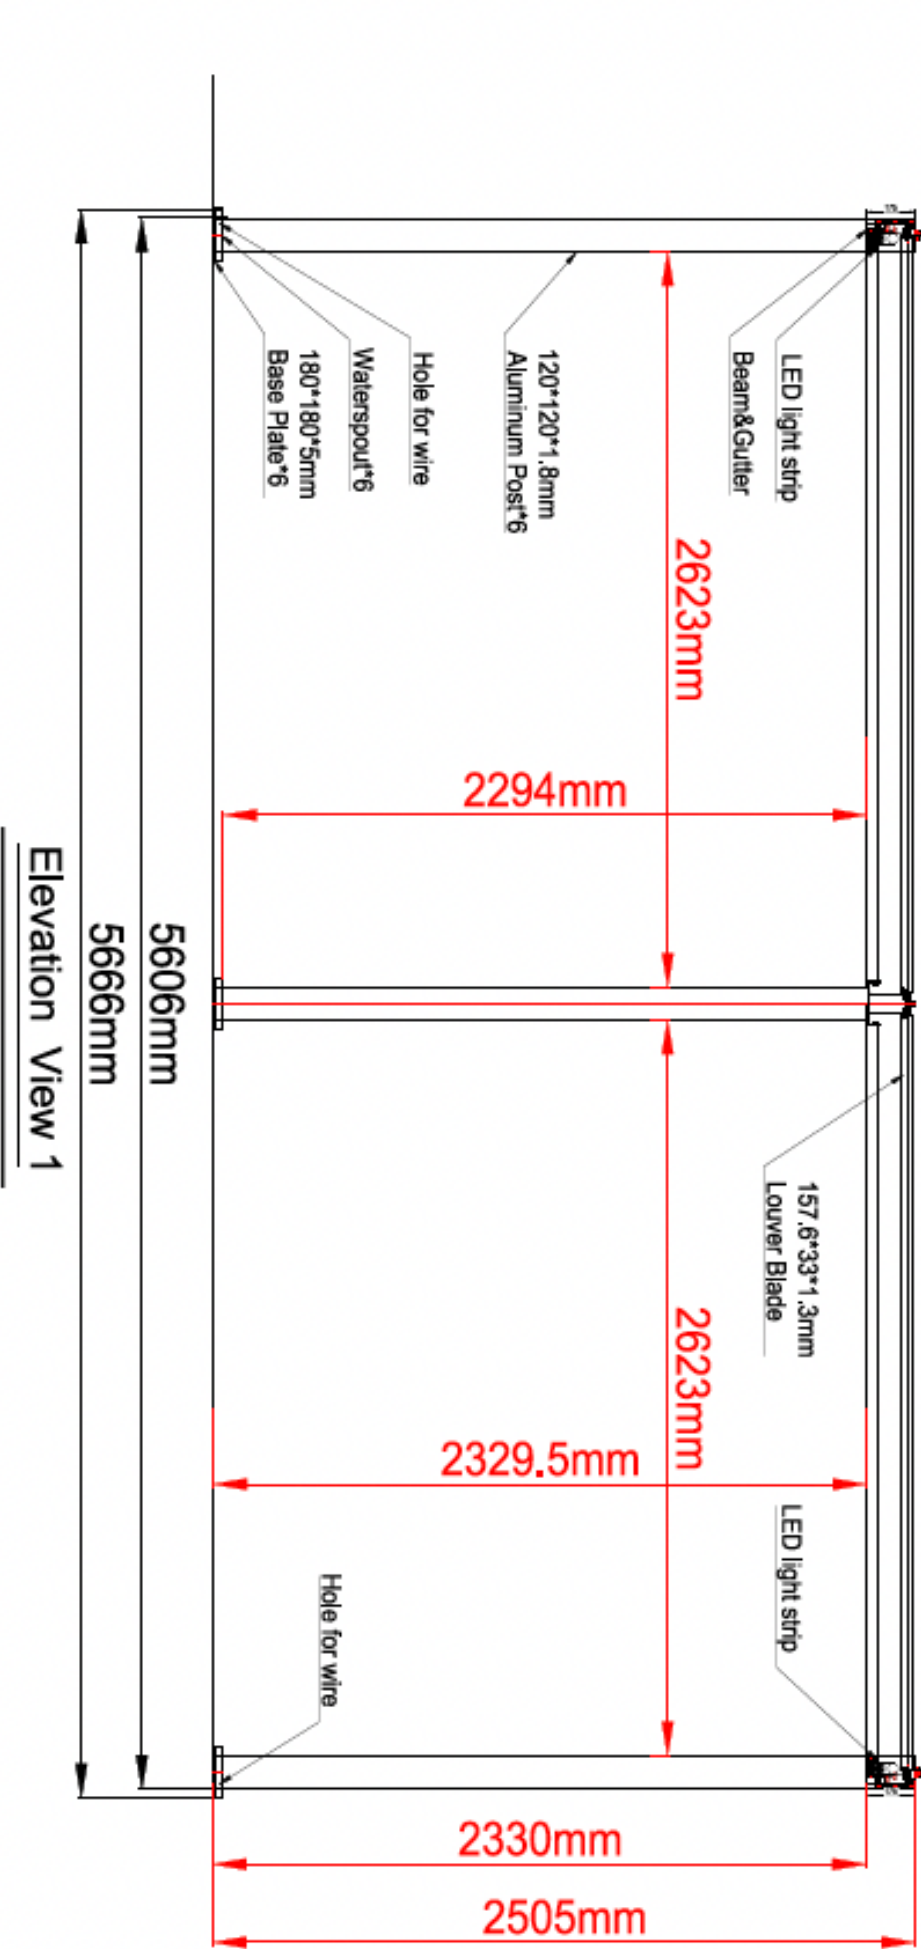

The Louvre Lounge

ShadeTec Series (5.7x3m)

ShadeTec Series (5.7x3m)

SIZE: 5666x2923MM

Isometric View

ShadeTec Series (5.7x3m)

The Louvre Lounge

09 242 2665