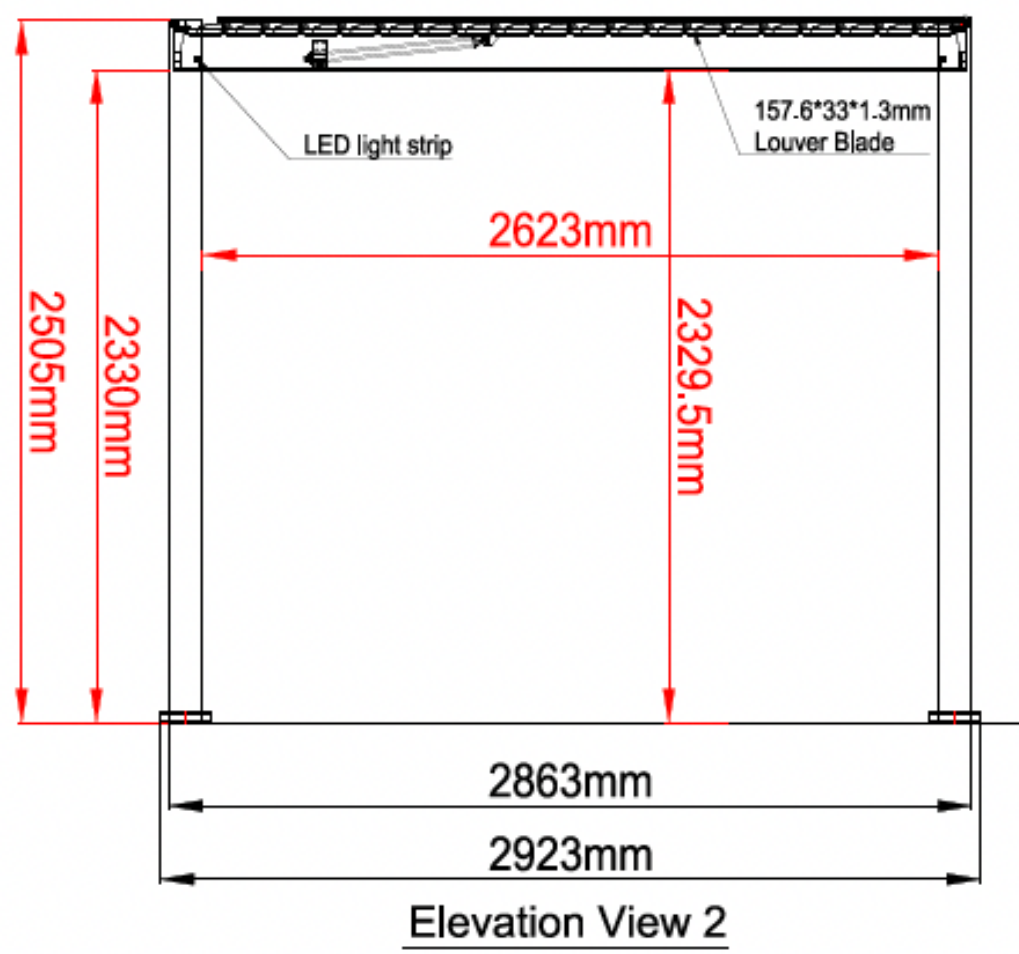

The Louvre Lounge

ShadeTec Series (5.7x3m)

ShadeTec Series (5.7x3m)

SIZE: 5666x2923MM

Isometric View

ShadeTec Series (5.7x3m)

The Louvre Lounge

09 242 2665