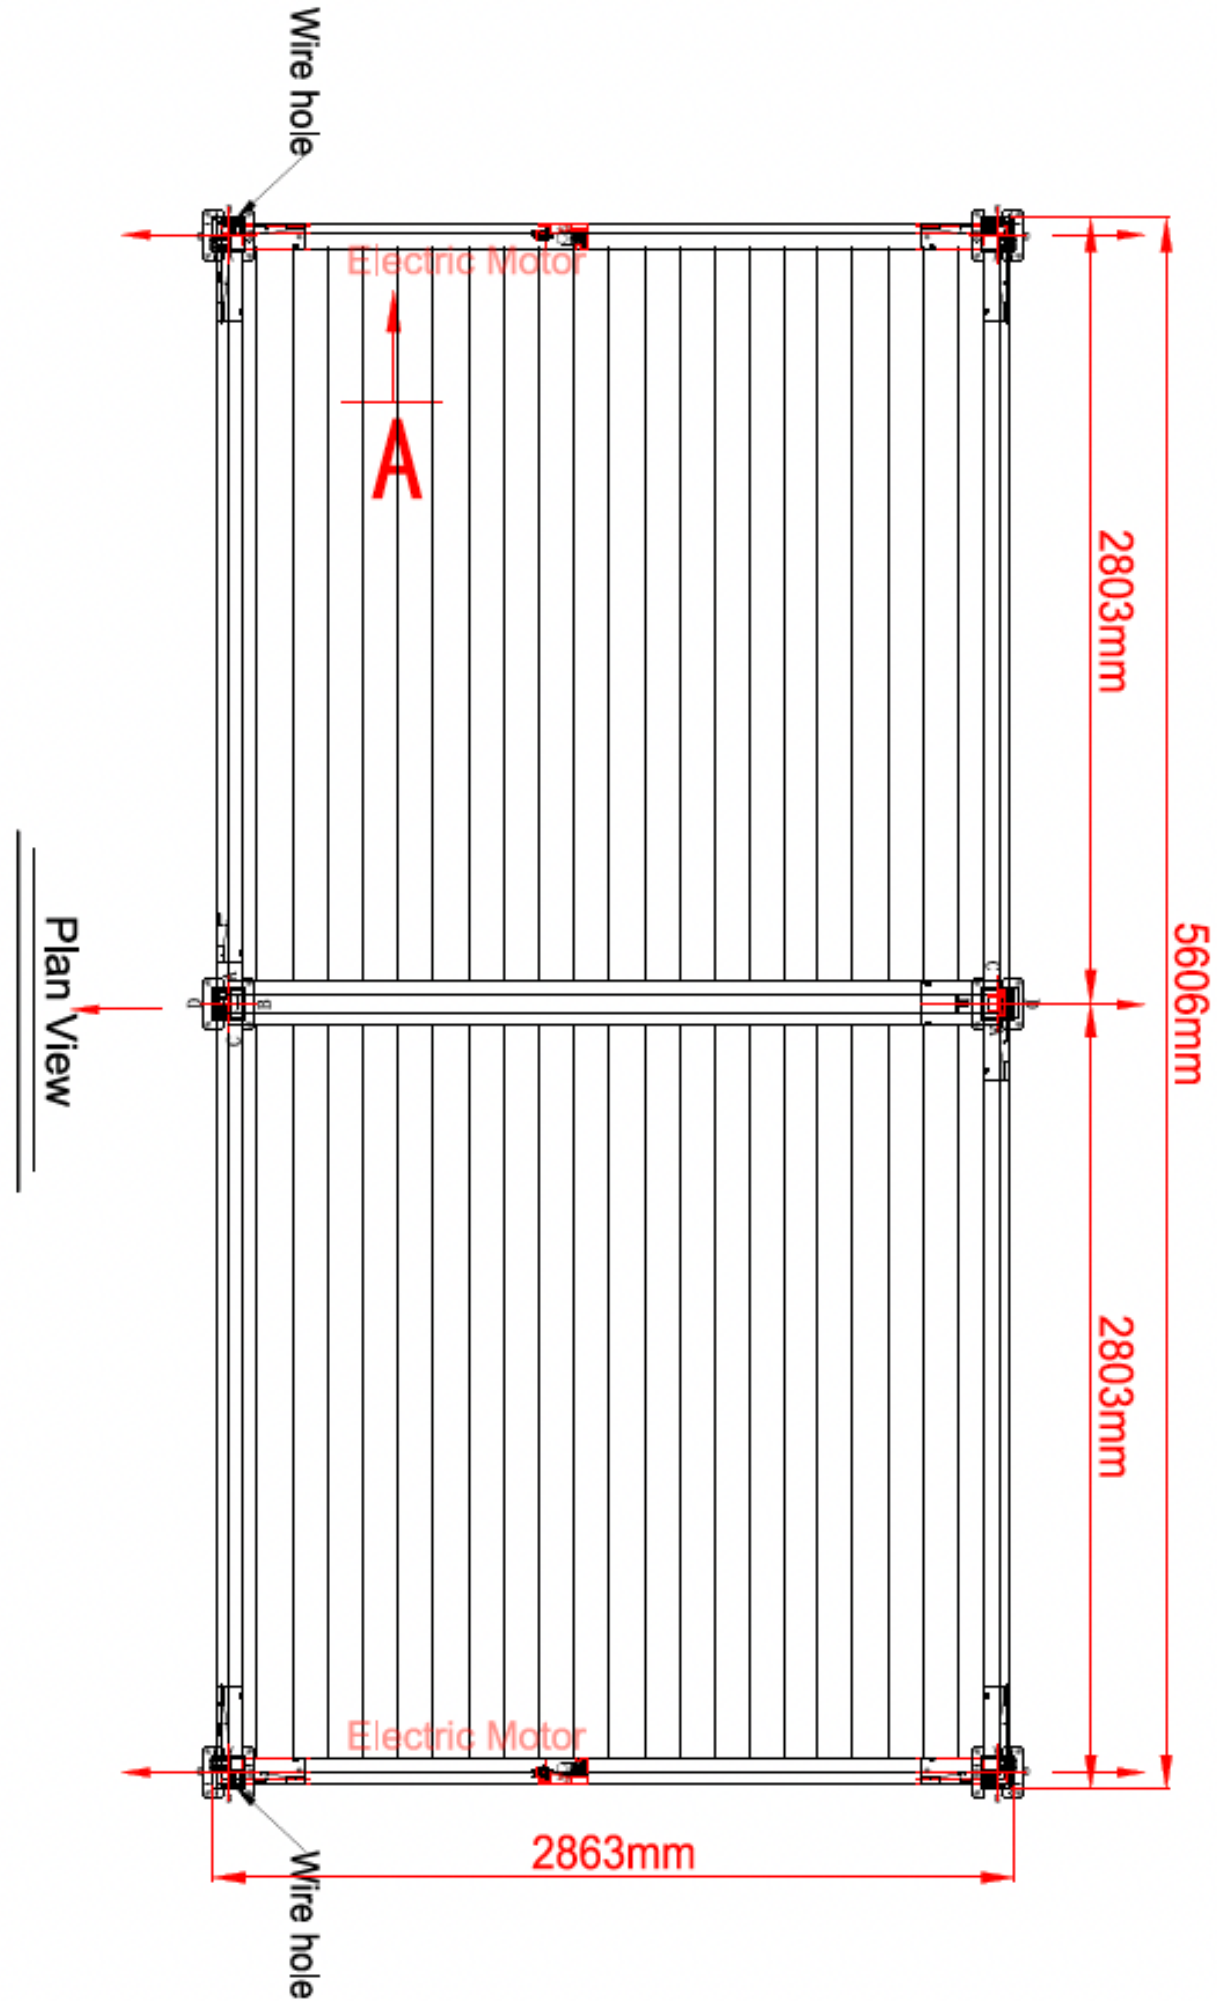

The Louvre Lounge

ShadeTec Series (5.7x3m)

ShadeTec Series (5.7x3m)

SIZE: 5666x2923MM

Isometric View

ShadeTec Series (5.7x3m)

The Louvre Lounge

09 242 2665