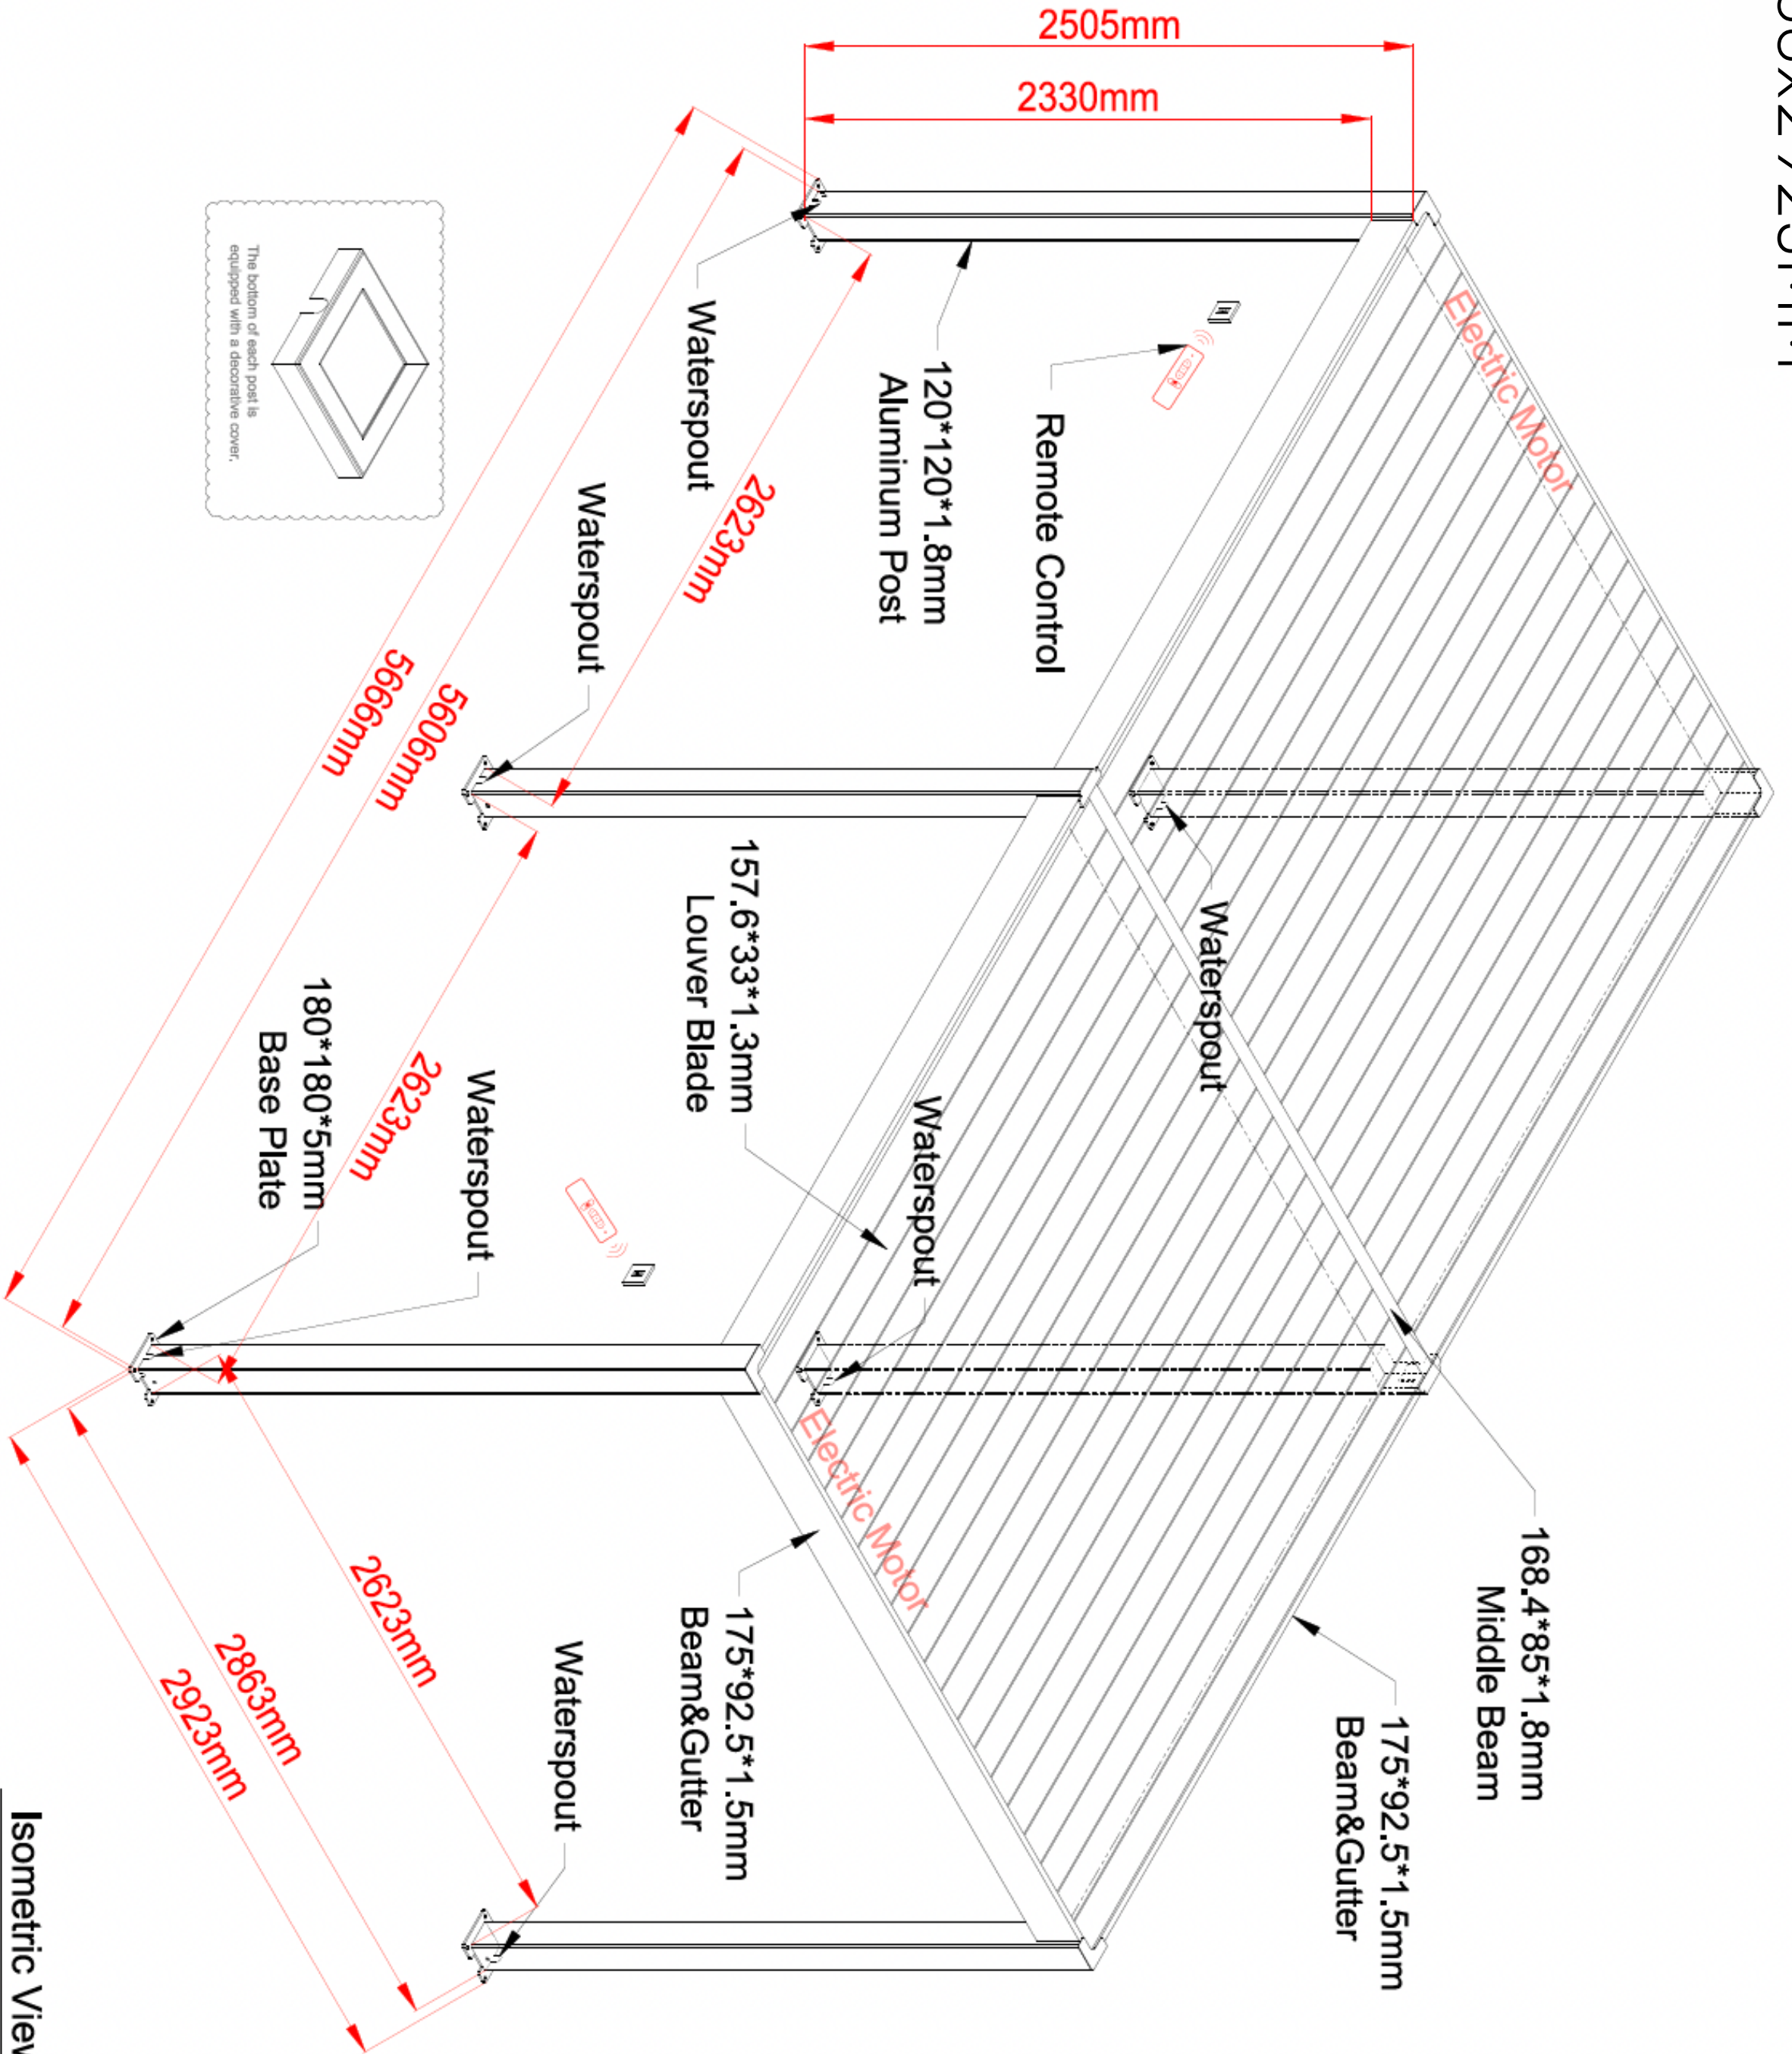

The Louvre Lounge

ShadeTec Series (5.7x3m)

ShadeTec Series (5.7x3m)

SIZE: 5666x2923MM

Isometric View

ShadeTec Series (5.7x3m)

The Louvre Lounge

09 242 2665