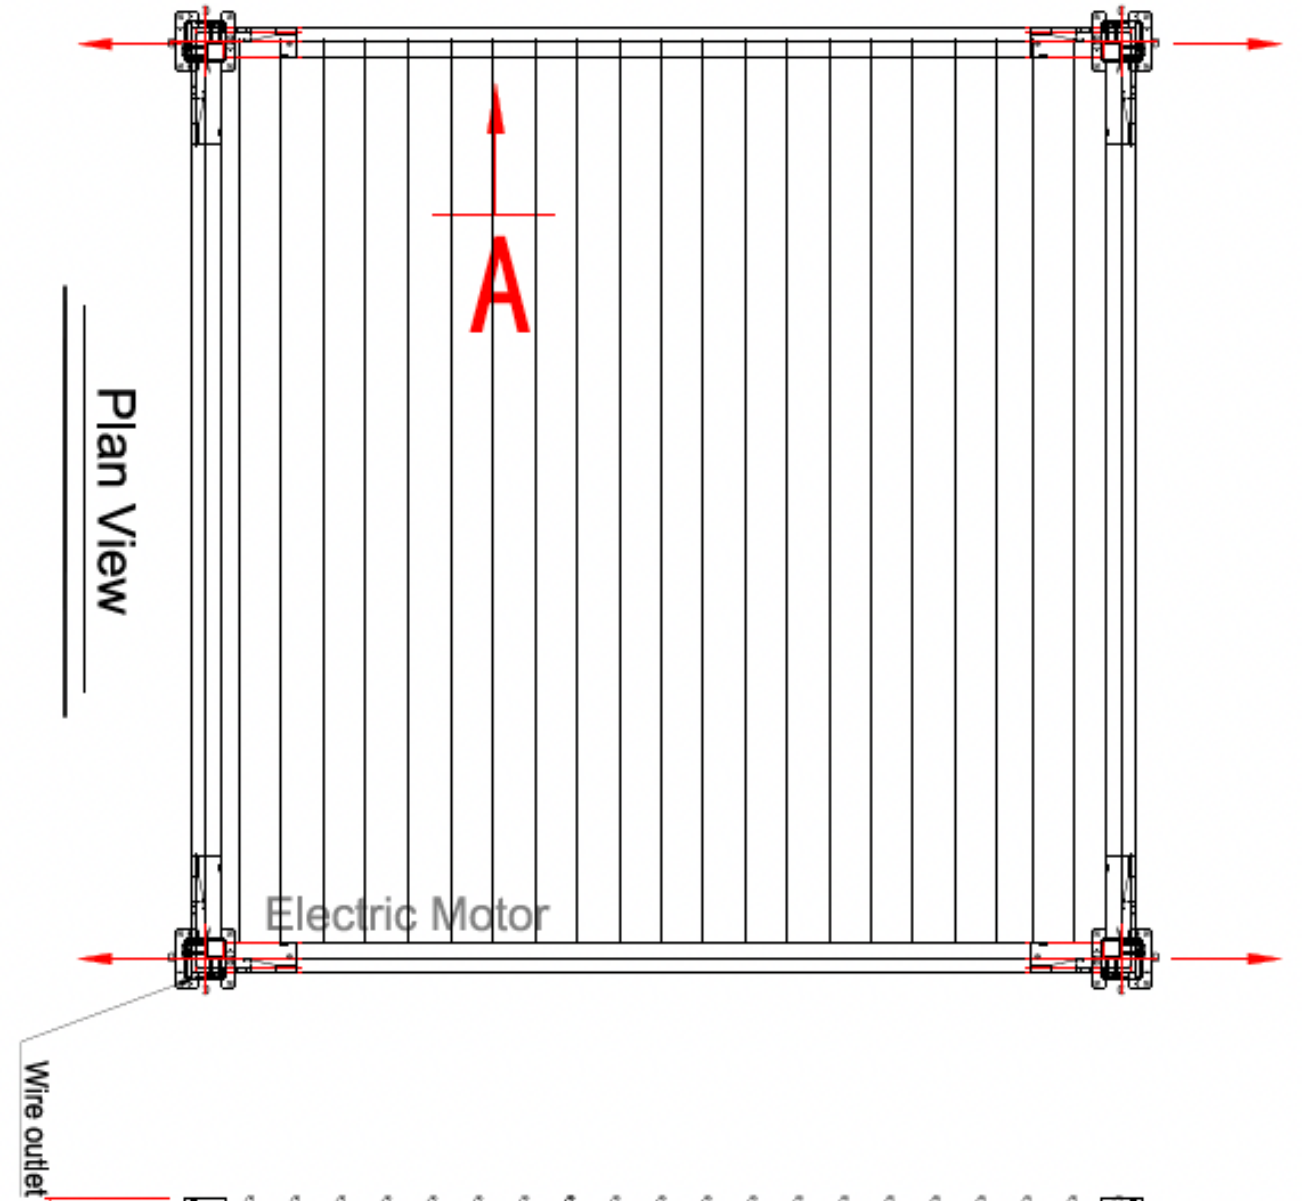

The Louvre Lounge

ShadeTec Series (3x3m)

ShadeTec Series (3x3m)

SIZE: 2923X2923MM

Isometric View

ShadeTec Series (3x3m)

The Louvre Lounge

09 242 2665