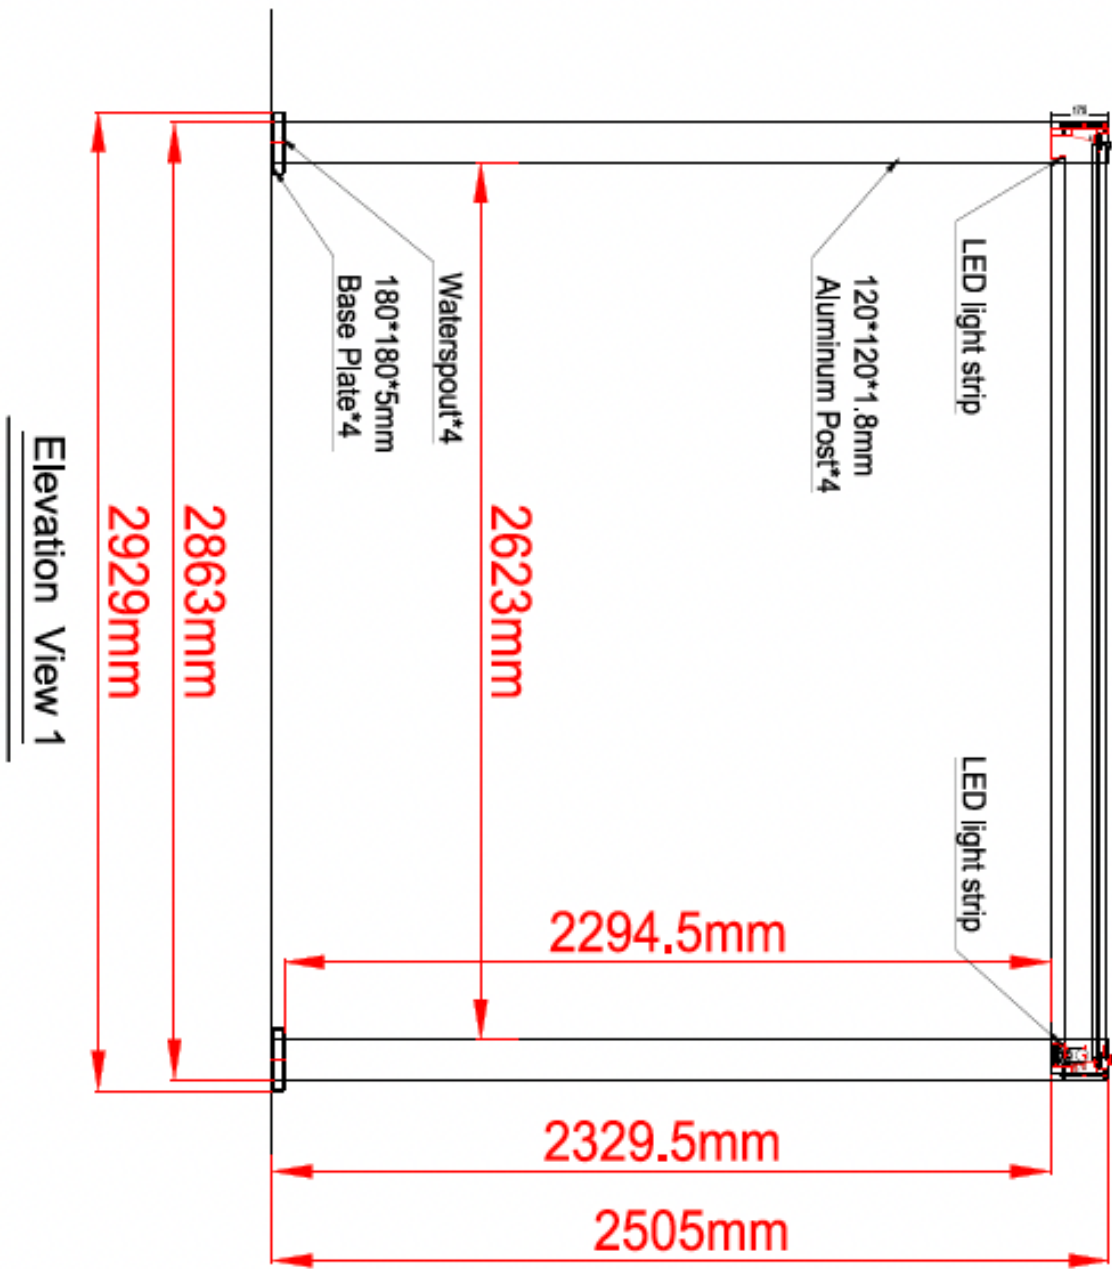

The Louvre Lounge

ShadeTec Series (3x3m)

ShadeTec Series (3x3m)

SIZE: 2923X2923MM

Isometric View

ShadeTec Series (3x3m)

The Louvre Lounge

09 242 2665