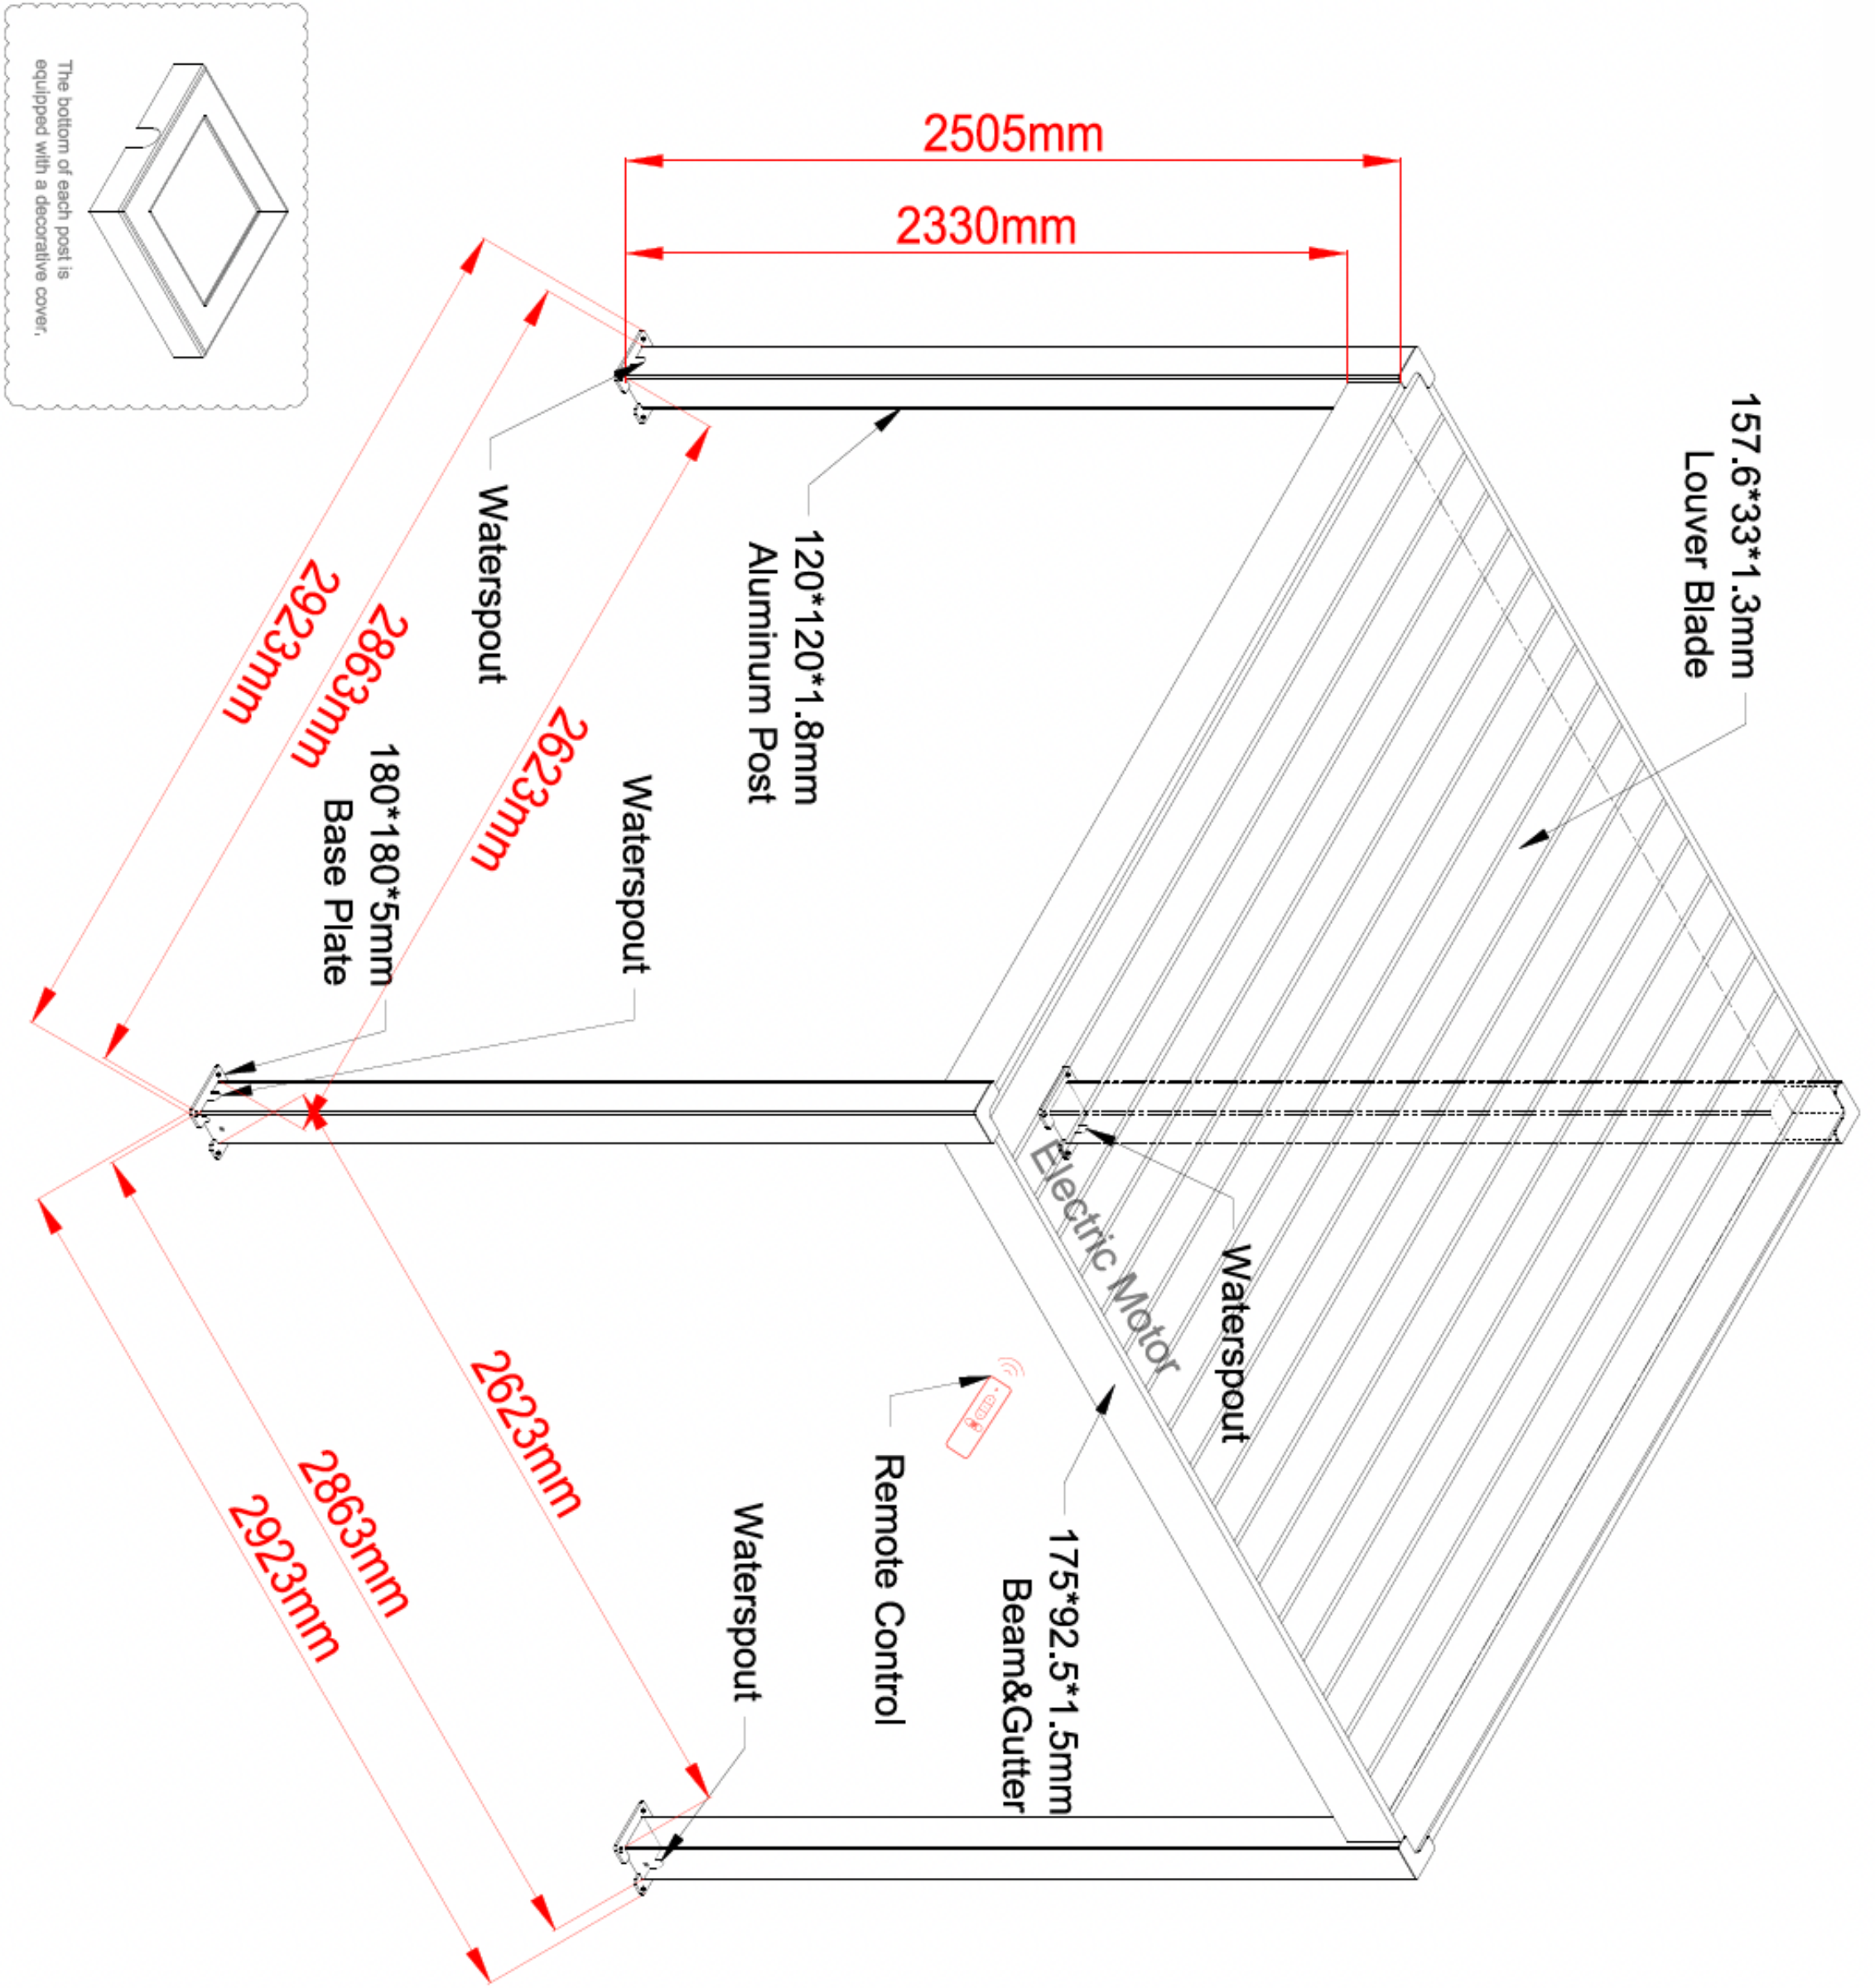

The Louvre Lounge

ShadeTec Series (3x3m)

ShadeTec Series (3x3m)

SIZE: 2923X2923MM

Isometric View

ShadeTec Series (3x3m)

The Louvre Lounge

09 242 2665