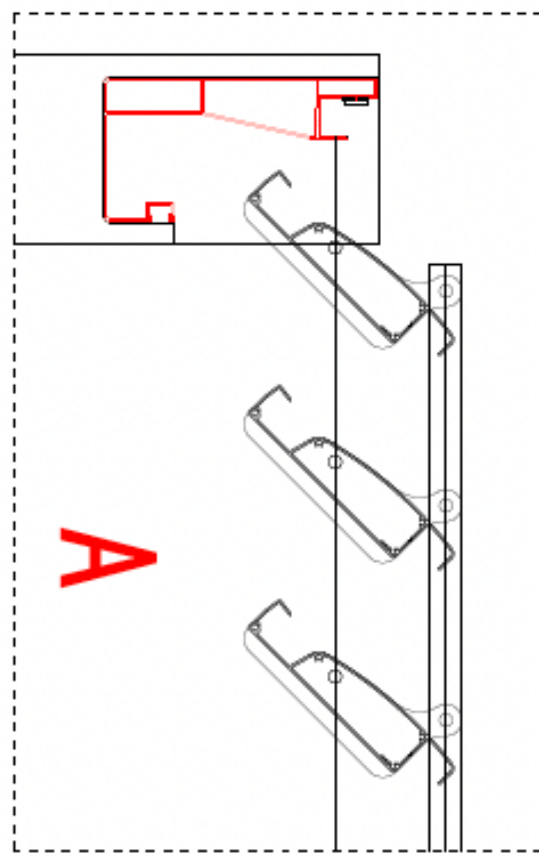

The Louvre Lounge

ShadeTec Series (3x3m)

ShadeTec Series (3x3m)

SIZE: 2923X2923MM

Isometric View

ShadeTec Series (3x3m)

The Louvre Lounge

09 242 2665