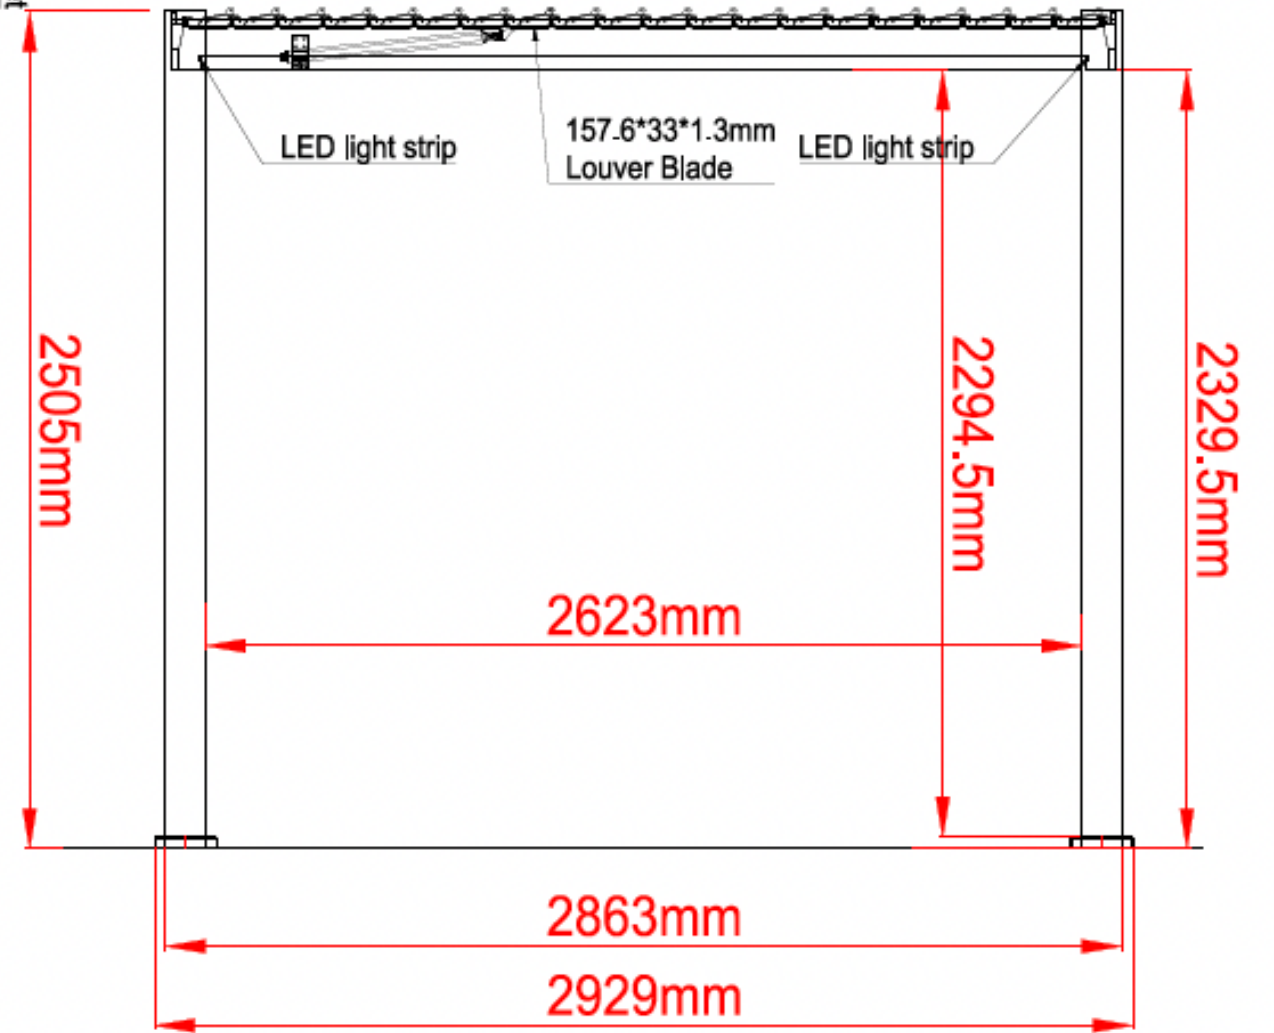

The Louvre Lounge

ShadeTec Series (3x3m)

ShadeTec Series (3x3m)

SIZE: 2923X2923MM

Isometric View

ShadeTec Series (3x3m)

The Louvre Lounge

09 242 2665