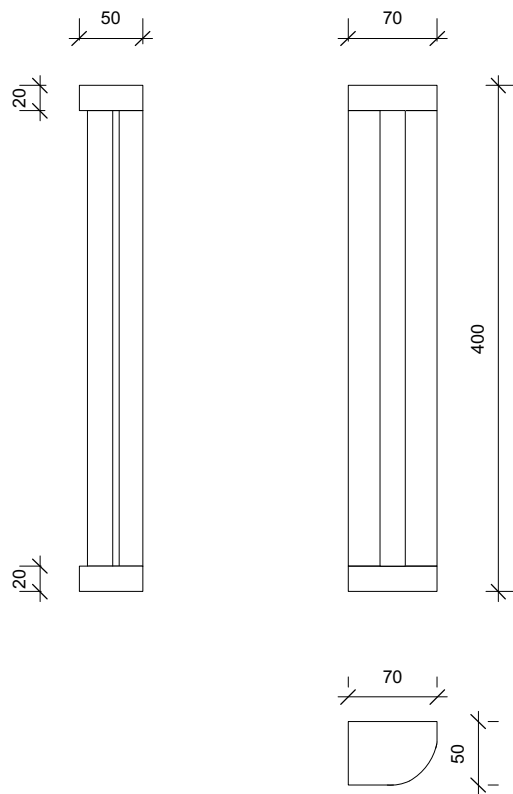

SQUARE IN CIRCLE  
S T U D I O

## ROUNDED CORNER – WALL LIGHT

REF WL 040

A tall, rectangular bathroom wall light with curved returns at top and bottom and an opaque perspex tube inserted between them. The light itself is crafted from brushed grey metal, brushed brass finish and opaque perspex.

### FINISH:

Brushed brass/ medium bronze/ opaque perspex

WATTAGE: 24V-11.60 w/mt - 1085lm/mt

COLOUR : 2700K (warm white)

### DIMENSION :

Height 400mm

15.7"

Width 70mm

2.7"

Projection 50mm

1.9"

NET WEIGHT: 0.7kg 1.5lb