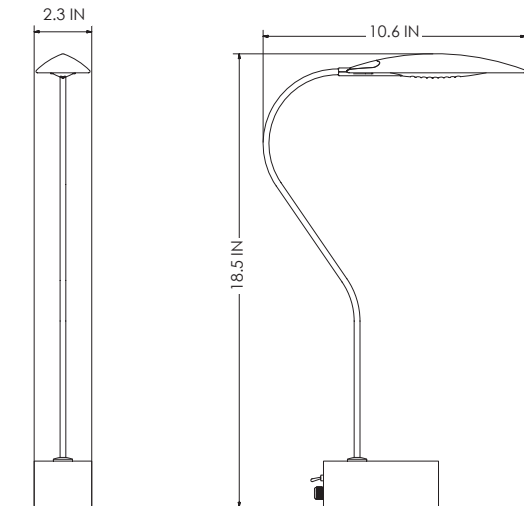

# ARTEM

NO. 2 TABLE LAMP BY **MERNØE**  
NUMBERED EDITION  
SIGNED, SERIAL NUMBER AND CERTIFICATE OF AUTHENTICITY  
YEAR 2021

SHADE IN SIPO MAHOGANY, WALNUT, ASH OR ELM  
DETAILS IN POLISHED, GLASS BLOWN OR CHROME-PLATED BRASS  
230 V  
3200K  
CE CERTIFIED  
PRODUCTION TIME 10-12 WEEKS  
MADE IN DENMARK

IN H 18.5 W 2.3 D 10.6  
CM H 47 W 6 D 27

[www.artem.studio](http://www.artem.studio)