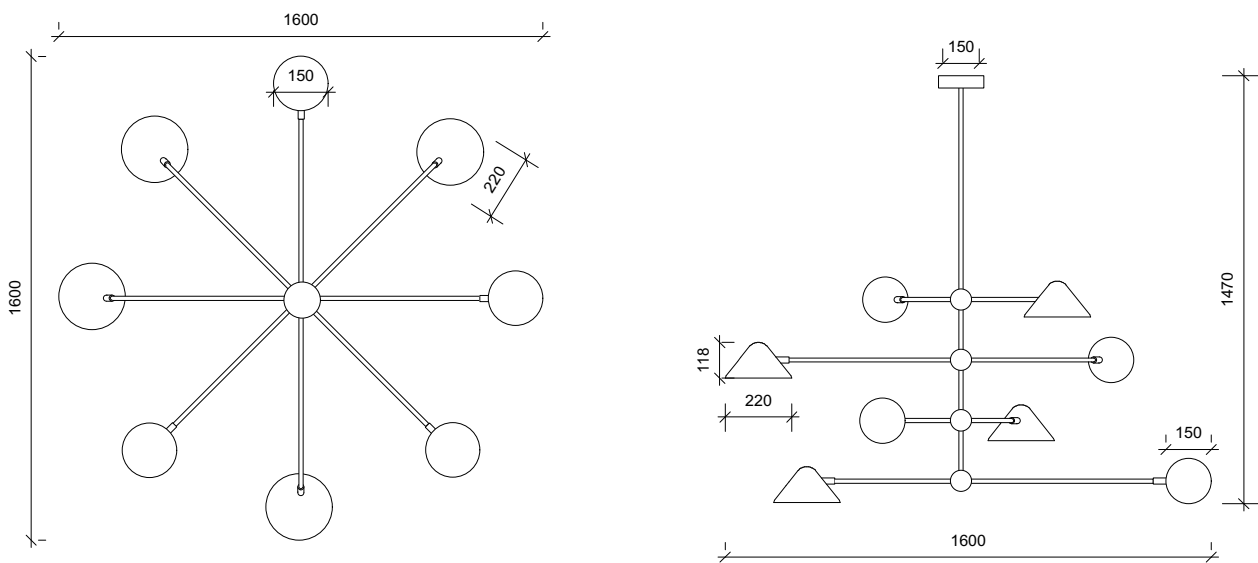

SQUARE IN CIRCLE  
S T U D I O

## BALL AND SHADE – PENDANT LIGHT

REF PL 005

This modern pendant light can be customised to different size and finishes. It is shown in a powder-coated black metal finish with brass ball joints at the centre. Each pole has a metal shade at one end and an frosted glass globe at the other.

MATERIAL:  
Electroplated Iron/ hand brushed finish

FINISH:  
Powder coated matt black/ Powder coated matt white/  
Brushed brass/ White frosted glass  
(Other finishes available)

DIMENSION :  
Height 1470mm 57.9"  
Diameter 1600mm 63"  
Shade diameter 220mm 8.7"  
Shade height 118mm 4.6"  
Globe dia 150mm 5.9"

RECOMMENDED LAMP: 8 x G9 LED pin

WATTAGE: 3W

VOLTAGE: 230V

COLOUR : 3000K

NET WEIGHT: 7.25kg 16lb

SQUARE IN CIRCLE STUDIO LTD, T: +44 (0) 203 663 9244

info@squareincircle.com, www.squareincircle.com

© All lighting designs in this document are owned by Square in Circle Studio Ltd and are strictly copyright.  
Any attempt to reproduce these designs could result in legal action.