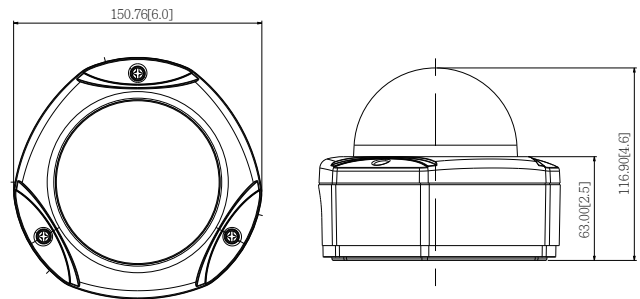

### DIMENSION DIAGRAM

Unit: mm [inch]

**• Interface**

Digital Input	1, Terminal block
Digital Output	1, Terminal block
Local Storage	MicroSDHC/MicroSDXC memory card slot (card not included)

**• General**

Power Source / Consumption	PoE Class 2 (IEEE802.3af) / 6.49 W (IR on)
Weight	1032 g (2.275 lb)
Dimensions (Ø x H)	150mm x 117mm (5.9" x 4.6")
Environmental Casing	Weatherproof (IP66 rated); Vandal proof (IK10 rated); Transparent dome cover
Mount Type	Surface, Pendant, Wall, Corner, Pole, Flush, Gang box
Starting Temperature	-20°C ~ 50°C (-4°F ~ 122°F)
Operating Temperature	-40°C ~ 50°C (-40°F ~ 122°F)
Operating Humidity	10% ~ 85% RH
Approvals	CE (EN 55022 Class B, EN 55024), FCC (Part15 Subpart B Class B), IK10, IP66, NEMA 4X