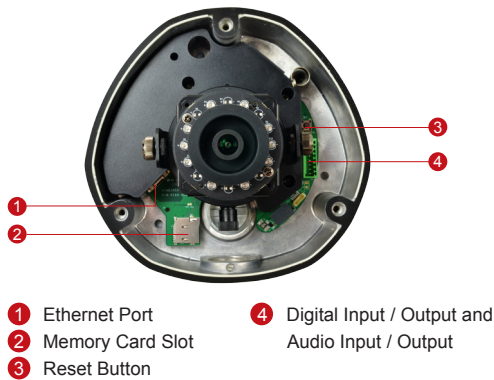

PHOTO INDICATION