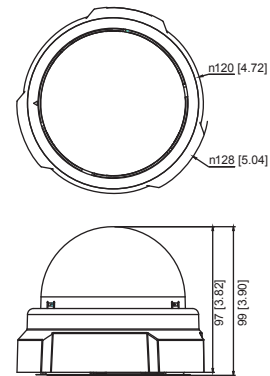

## 1.3MP Indoor Dome with D/N, Adaptive IR, Basic WDR, SLLS, Fixed Lens

- 1.3 Megapixel with 720p
- Day & Night with Superior Low Light Sensitivity and Adaptive IR LED
- Fixed Lens with f3.6mm / F1.85
- Basic WDR (88 dB)
- 60 fps at 1280 x 720

### DIMENSION DIAGRAM

Unit: mm [inch]

**• General**

Power Source / Consumption	PoE Class 2 (IEEE802.3af) / 4.32W (IR on)
Weight	376g (0.829lb)
Dimensions (Ø x H)	128 mm x 99 mm (5.04" x 3.90")
Mount Type	Surface, Pendant, Wall, Corner, Pole, Flush, Gang box
Starting Temperature	-10 °C ~ 50 °C (14 °F ~ 122 °F)
Operating Temperature	-10 °C ~ 50 °C (14 °F ~ 122 °F)
Operating Humidity	10% ~ 85% RH
Approvals	CE (EN 55022 Class B, EN 55024), FCC (Part15 Subpart B Class B)