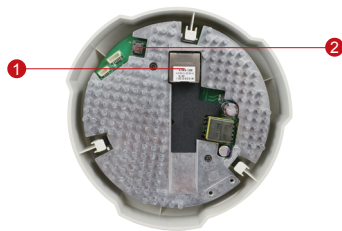

## 1.3MP Indoor Dome with D/N, Adaptive IR, Basic WDR, SLLS, Fixed Lens

- 1.3 Megapixel with 720p
- Day & Night with Superior Low Light Sensitivity and Adaptive IR LED
- Fixed Lens with f3.6mm / F1.85
- Basic WDR (88 dB)
- 60 fps at 1280 x 720

### PHOTO INDICATION

- 1 Ethernet Port
- 2 Reset Button

**• General**

Power Source / Consumption	PoE Class 2 (IEEE802.3af) / 4.32W (IR on)
Weight	376g (0.829lb)
Dimensions (Ø x H)	128 mm x 99 mm (5.04" x 3.90")
Mount Type	Surface, Pendant, Wall, Corner, Pole, Flush, Gang box
Starting Temperature	-10 °C ~ 50 °C (14 °F ~ 122 °F)
Operating Temperature	-10 °C ~ 50 °C (14 °F ~ 122 °F)
Operating Humidity	10% ~ 85% RH
Approvals	CE (EN 55022 Class B, EN 55024), FCC (Part15 Subpart B Class B)