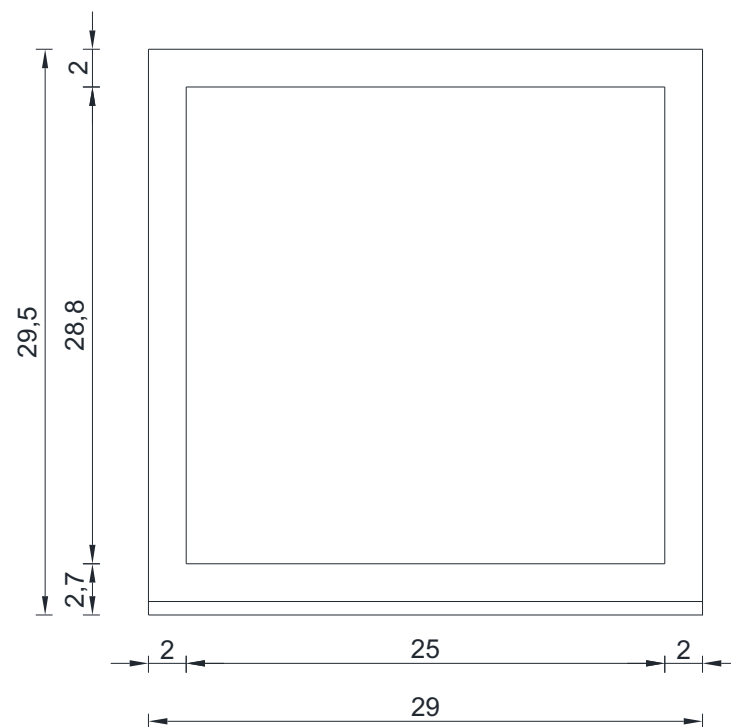

RIPLEY COLLECTION MIRROR

FRONT VIEW

AT-30-M

30"

RIPLEY COLLECTION MIRROR

SIDE VIEW

AT-30-M

ALYA
Bath

RIPLEY COLLECTION MIRROR

TOP VIEW

AT-30-M