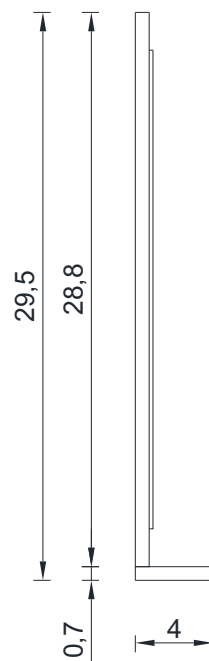

RIPLEY COLLECTION MIRROR

FRONT VIEW

AT-30-M

30"

RIPLEY COLLECTION MIRROR

SIDE VIEW

AT-30-M

ALYA
Bath

RIPLEY COLLECTION MIRROR

TOP VIEW

AT-30-M