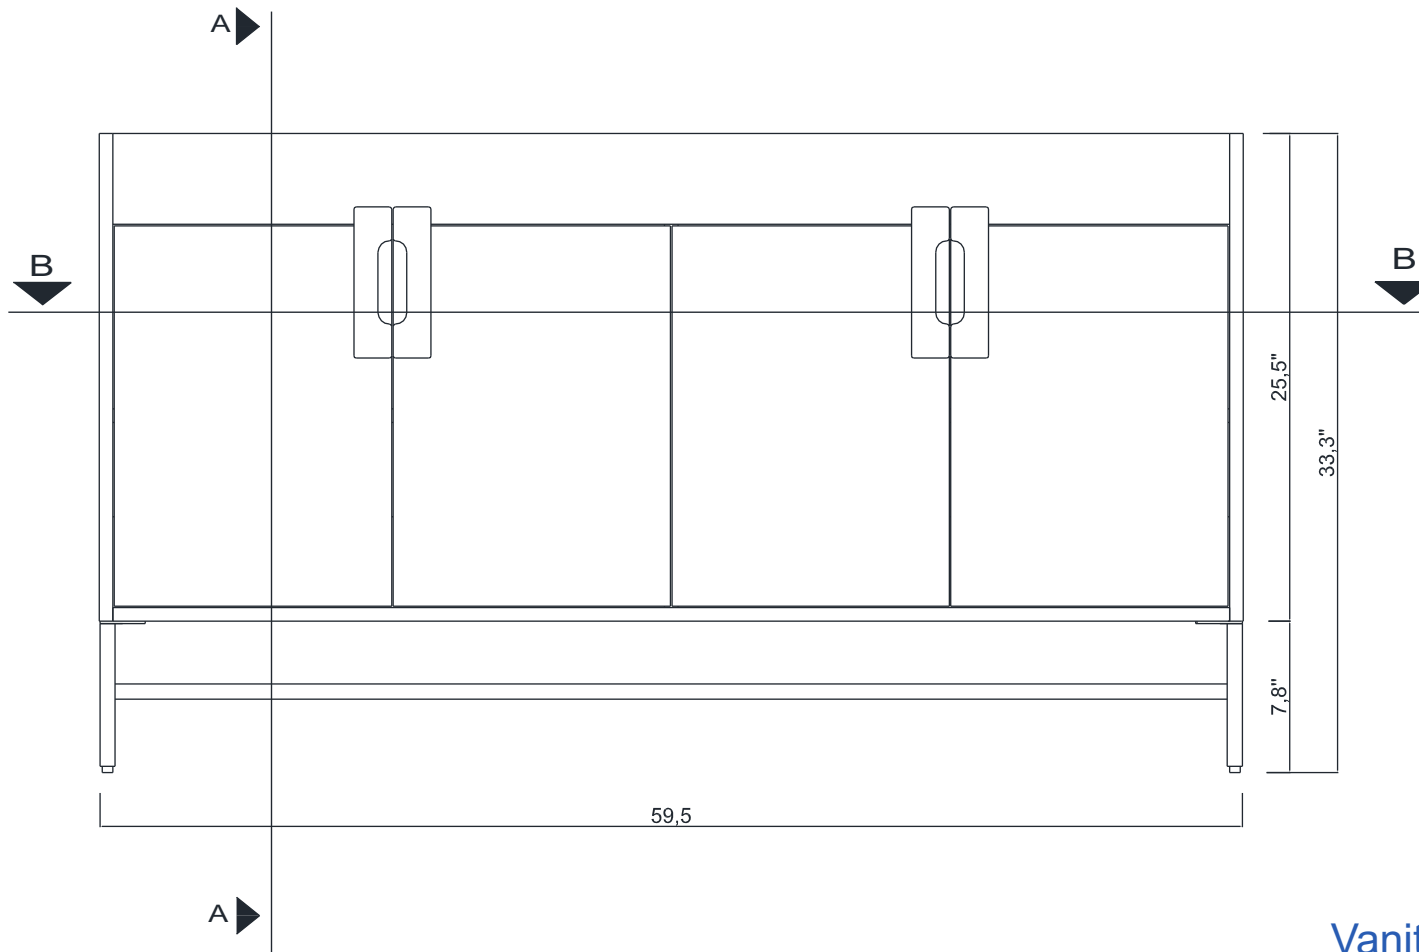

60"

SALENTO COLLECTION

FRONT VIEW

Vanity With Top

AB-SAL60-D

60"

SALENTO COLLECTION

FRONT VIEW

Vanity Without Top

AB-SAL60-D

SALENTO COLLECTION

SIDE VIEW

A - A SECTION

AB-SAL60-D

SALENTO COLLECTION

B - B SECTION