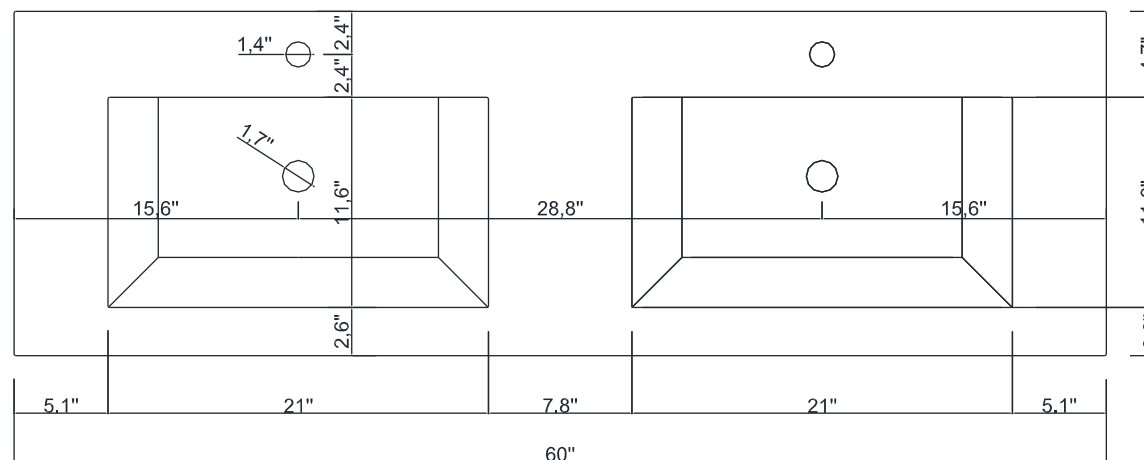

SALENTO COLLECTION

TOP WIEV

AB-SAL60-D