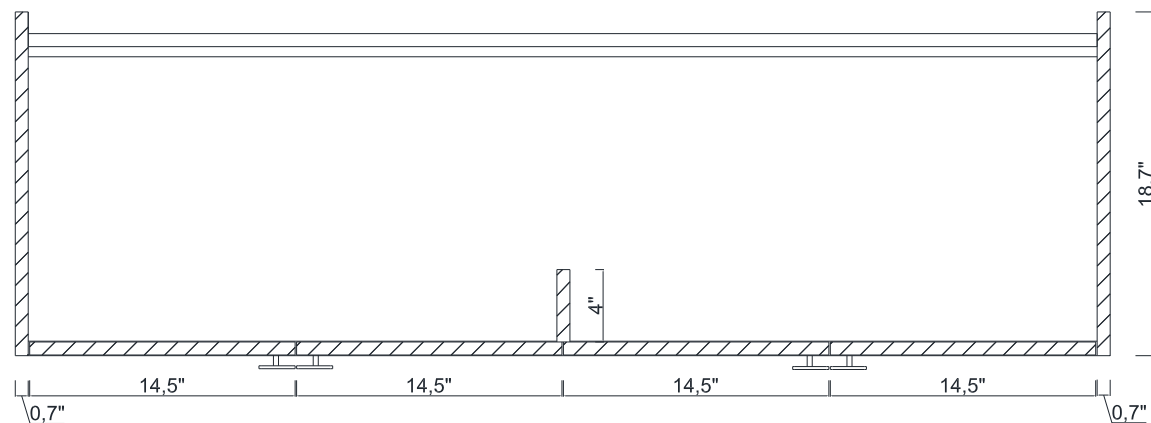

60"

SALENTO COLLECTION

FRONT VIEW

Vanity With Top

AB-SAL60-D

60"

SALENTO COLLECTION

FRONT VIEW

Vanity Without Top

AB-SAL60-D

SALENTO COLLECTION

SIDE VIEW

A - A SECTION

AB-SAL60-D

SALENTO COLLECTION

B - B SECTION