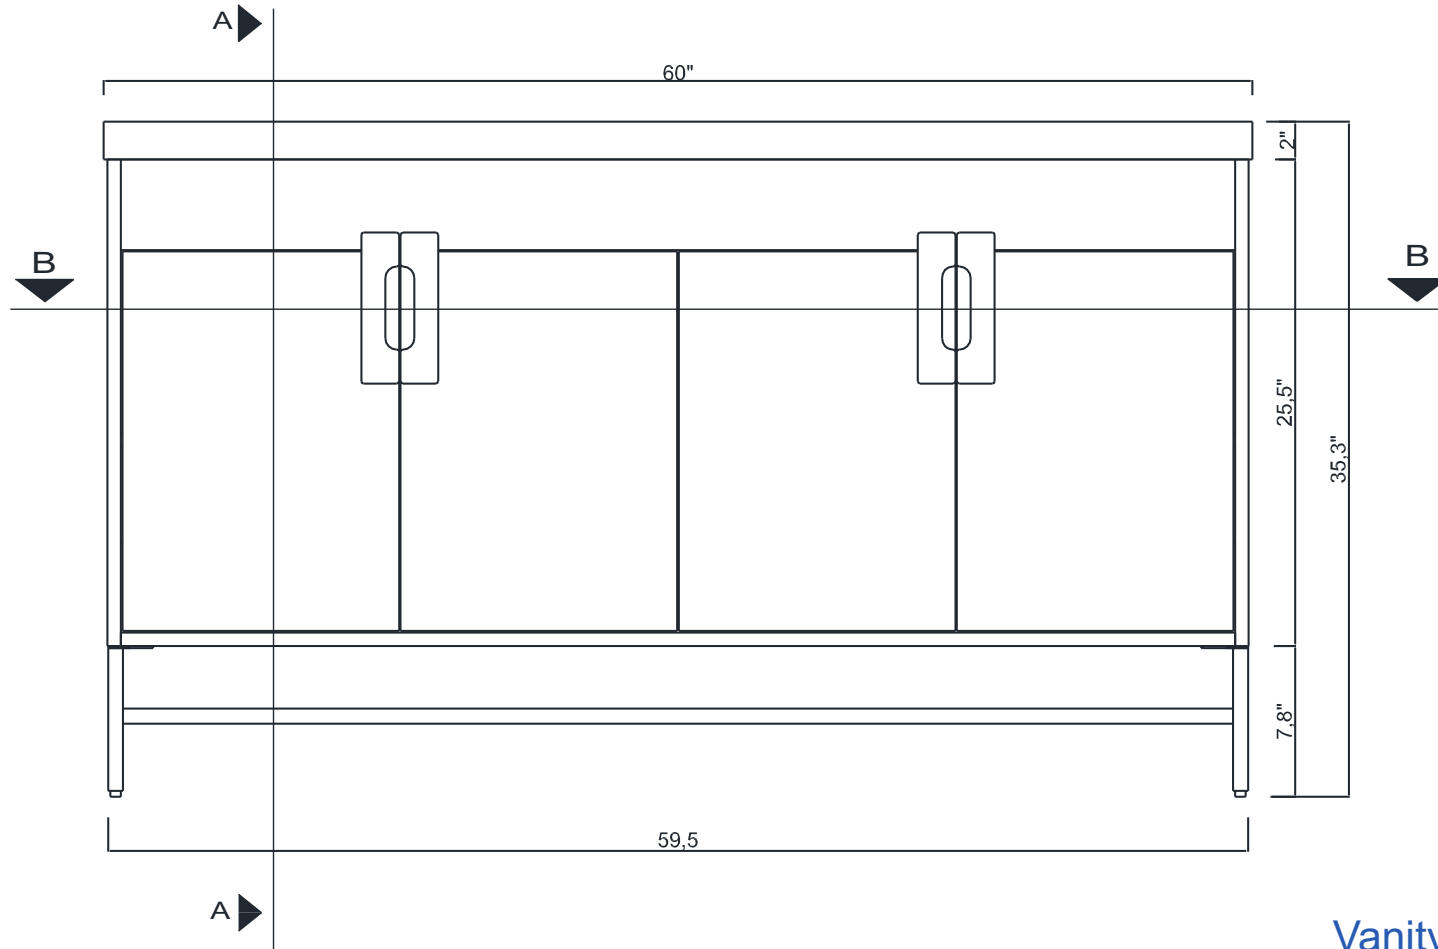

60"

SALENTO COLLECTION

FRONT VIEW

Vanity With Top

AB-SAL60-D

60"

SALENTO COLLECTION

FRONT VIEW

Vanity Without Top

AB-SAL60-D

SALENTO COLLECTION

SIDE VIEW

A - A SECTION

AB-SAL60-D

SALENTO COLLECTION

B - B SECTION