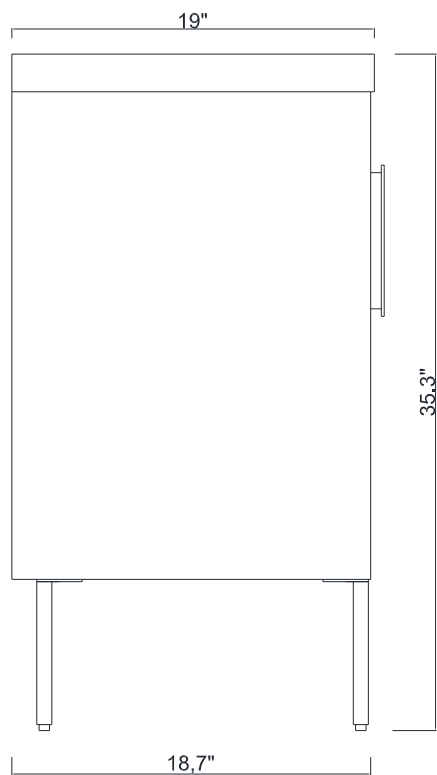

60"

SALENTO COLLECTION

FRONT VIEW

Vanity With Top

AB-SAL60-D

60"

SALENTO COLLECTION

FRONT VIEW

Vanity Without Top

AB-SAL60-D

SALENTO COLLECTION

SIDE VIEW

A - A SECTION

AB-SAL60-D

SALENTO COLLECTION

B - B SECTION