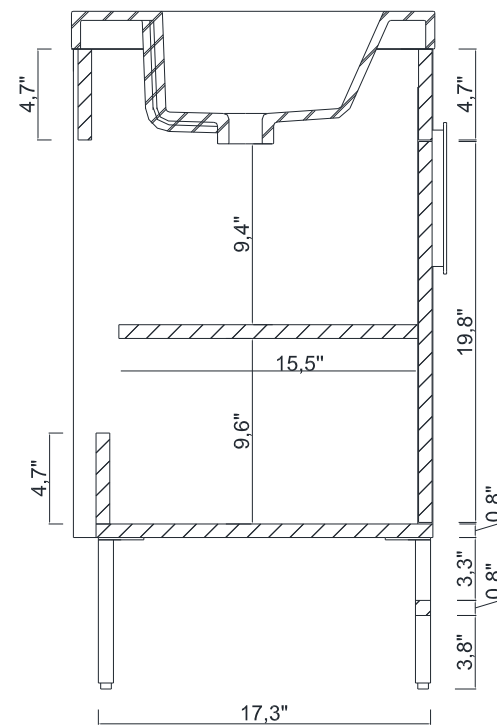

60"

SALENTO COLLECTION

FRONT VIEW

Vanity With Top

AB-SAL60-D

60"

SALENTO COLLECTION

FRONT VIEW

Vanity Without Top

AB-SAL60-D

SALENTO COLLECTION

SIDE VIEW

A - A SECTION

AB-SAL60-D

SALENTO COLLECTION

B - B SECTION