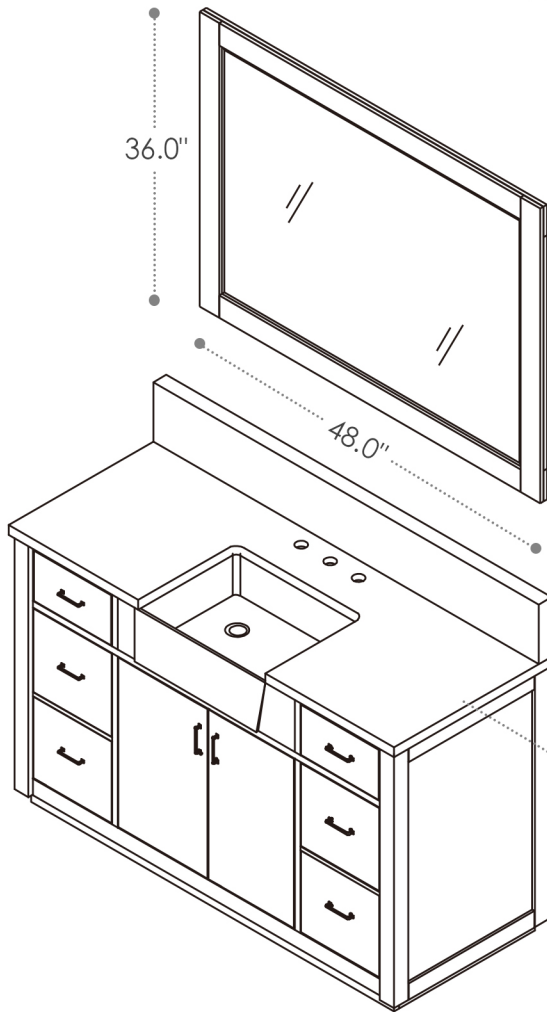

ALTAIR

FASHION BATHROOM LIFE

Altair Design, Inc.

Novago

48"W x 21"D

Bathroom Vanity

48"W x 21"D x 34"H inches

INSTALLATION SPECIFICATION

Item#	550048		
Color	Weathered Pine		
Overall Dimension	48 in W x 21 in D x 34 in H		
Vanity Material	Solid wood and long-lasting plywood		
Hardware Finish	Zinc Alloy Matte Black		
Countertop Material	Composite Stone - Carrara White		
Number of Drawers	6 soft-closing drawers		
Number of Door	2 soft-closing doors	Shape	Rectangular
Top Thickness	0.8 inch	Installation Type	Freestanding
Assembly Required	No	Backsplash Height	4 inch
Faucet Hole Spacing(in.)	8 in. widespread	Sink	Single Undermount Sink

All measurements are approximate. Measurements may vary +/-1/2".
Does not include faucet, drain assembly, P-trap