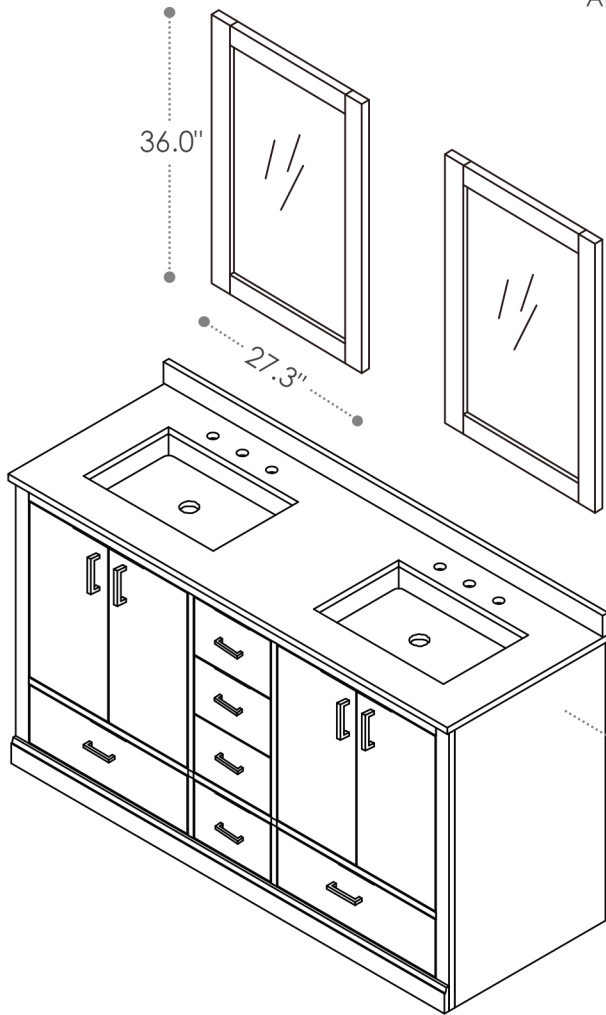

## Monna

72"W x 22"D

Bathroom Vanity

72"W x 22"D x 34"H inches

## INSTALLATION SPECIFICATION

Item#	544072		
Color	Gray Pine/White		
Overall Dimension	72 in W x 22 in D x 34 in H		
Vanity Material	Solid wood and long-lasting plywood		
Hardware Finish	Zinc Alloy Brushed Gold/Matte Black		
Number of Door	4 soft-closing doors		
Number of Drawers	4 soft-closing drawers and 1 Two in one functional drawer		
Countertop Material	Composite Stone	Shape	Rectangular
Top Thickness	0.8 inch	Installation Type	Freestanding
Assembly Required	No	Backsplash Height	4 inch
Faucet Hole Spacing(in.)	8 in. widespread	Sink	Double Undermount Sink

All measurements are approximate. Measurements may vary +/-1/2".  
Does not include faucet, drain assembly, P-trap