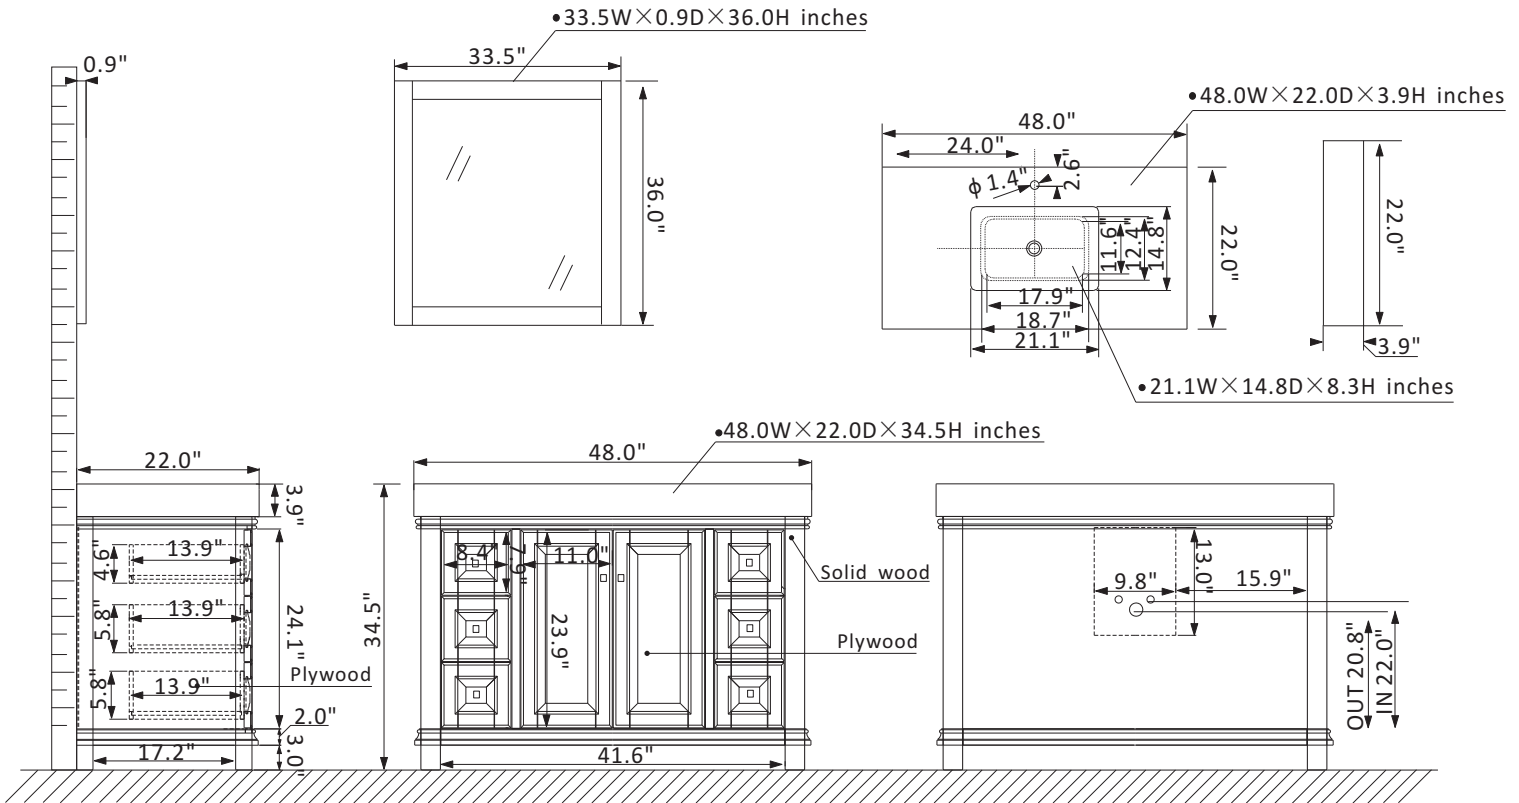

Altair Jardin Vanity Collection 539048-JB-CA

Features

Construction: Solid wood / plywood

Finish: White or Jewelry Blue Finish

Countertop: Natural Carrara white marble

Sink: Rectangular, undermount ceramic basin with overflow included

Faucet: Countertop pre-drilled for single faucet hole

Door/Drawer: 2 soft-closing door and 6 soft-closing drawers

Mirror: Single matching, framed mirror

Hardware: Brushed nickel finish hardware

Installation: Easy plumbing and faucet installation*