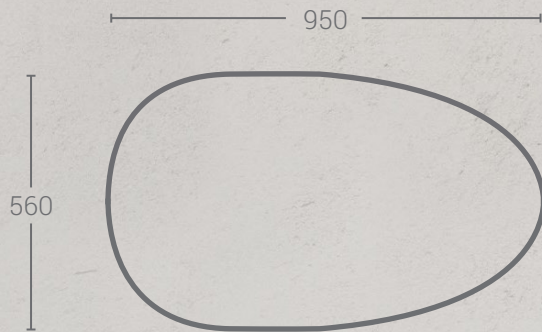

# Riviera Coffee Table

CONCRETE COLLECTION

TOP VIEW

SIDE VIEW

FRONT VIEW

## PRODUCT INFORMATION

<b>Weight*</b>	58 kg
<b>Mount Type</b>	Free standing
<b>Finish</b>	Satin - Low gloss
<b>Material</b>	Fibre Reinforced Concrete
<b>Dimensions*</b>	Length: 950mm Width: 560mm Height: 400mm General Wall Thickness: 20mm