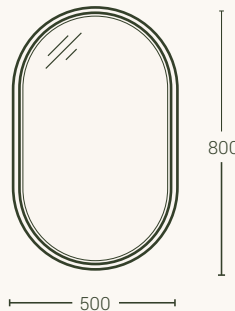

Each design comes in two sizes, 13 colours and optional LED backlighting.

Stellar mirror

Front view

Sol mirror

Front view

All concrete mirrors without LED backlighting are 64mm deep and concrete mirrors with LED backlighting are 76mm deep

All dimensions are estimated. Due to the handcrafted nature of the products, there may be slight variations.

Concrete mirrors and matching basins

The concrete mirrors were designed to be paired with our concrete basins. Incorporating a mirror and a basin in the same material is a convenient and elegant way to elevate any bathroom.

Lunar mirror

Front view

Arc mirror

Front view

All concrete mirrors without LED backlighting are 64mm deep and concrete mirrors with LED backlighting are 76mm deep

All dimensions are estimated. Due to the handcrafted nature of the products, there may be slight variations.