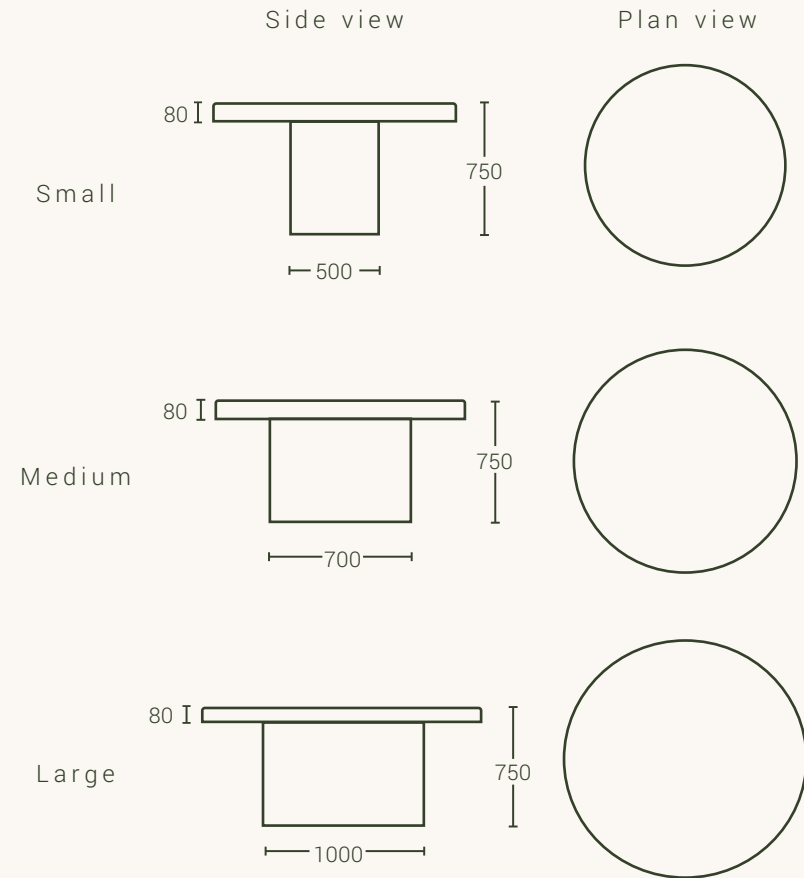

Each design comes in two sizes, 13 colours and optional LED backlighting.

Stellar mirror

Front view

Sol mirror

Front view

All concrete mirrors without LED backlighting are 64mm deep and concrete mirrors with LED backlighting are 76mm deep

Lunar mirror

Front view

Arc mirror

Front view

All concrete mirrors without LED backlighting are 64mm deep and concrete mirrors with LED backlighting are 76mm deep

All dimensions are estimated. Due to the handcrafted nature of the products, there may be slight variations.

Adria side table

Plan view

400

740

Front view

500

All dimensions are estimated. Due to the handcrafted nature of the products, there may be slight variations.

Tuscan concrete dining table

The allure of the Tuscan Concrete Dining Table lies in its clean, contemporary design. This classic design is available in three sizes.

All dimensions are estimated. Due to the handcrafted nature of the products, there may be slight variations.