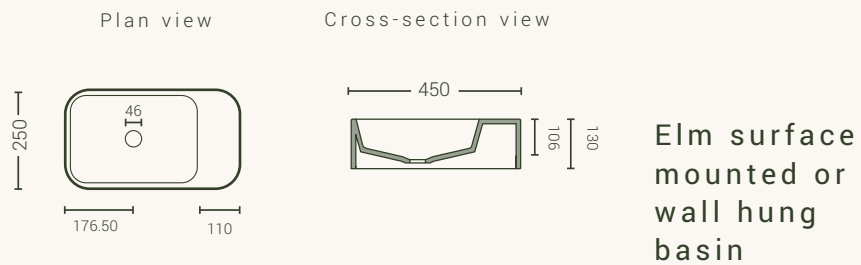

Athena
pedestal
basin

Aurora
pedestal
basin

All dimensions are estimated. Due to the handcrafted nature of the products, there may be slight variations.

Modern design multiple applications

A compact and sleek design available in three variations to suit a variety of applications. This design is available as a pedestal, surface mount or wall hung basin.