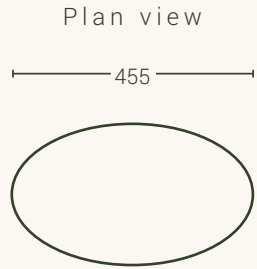

Suitable for indoor and outdoor use

We apply high-quality, UV stable sealers to protect our concrete surfaces, making them perfect for both indoor and outdoor use.

Oasis side table