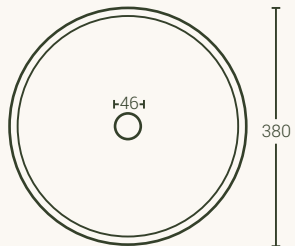

Product specifications

	Product	Page	Dimension (L*D*H)(mm)		Weight (kg)	Recommended Spaces				
						Dining	Living	Bathroom	Bedroom	Outdoor
Basins	Aurora	9	355 x 355 x 890		45			•		•
	Athena	9	380 Diameter x 890		34			•		•
	Aries	10	450 x 250 x 890		34			•		•
	Elm	10	450 x 250 x 130		13			•		
	Comet	7	380 Diameter x 120		10			•		
	Crescent	8	400 x 400 x 120		12			•		
	Eclipse	7	590 x 350 x 120		14			•		
	Nova	8	450 x 320 x 120		13			•		
Mirrors (LED backlighting optional)	Arc	12	No LEDs	[S] 600 x 65 x 400	11					
			LEDs	[S] 600 x 76 x 400	12		•	•	•	
			No LEDs	[L] 800 x 65 x 500	16					
			LEDs	[L] 800 x 65 x 500	17					
	Lunar	12	No LEDs	[S] 700 x 65 x 400	11.5					
			LEDs	[S] 700 x 76 x 400	12.5		•	•	•	
			No LEDs	[L] 800 x 65 x 500	15					
			LEDs	[L] 800 x 76 x 500	16					
	Stellar	11	No LEDs	[S] 600 x 65 x 400	11.5					
			LEDs	[S] 600 x 76 x 400	12.5		•	•	•	
			No LEDs	[L] 800 x 65 x 500	16.5					
			LEDs	[L] 800 x 76 x 500	17.5					
	Sol	11	No LEDs	[S] 500 Diameter x 65	9.5					
			LEDs	[S] 500 Diameter x 76	10.5		•	•	•	
			No LEDs	[L] 800 Diameter x 65	20					
			LEDs	[L] 800 Diameter x 76	21					
Side Tables	Alpine	14	315 x 415 x 500		55		•	•	•	•
	Dune	14	350 Diameter x 500		28		•	•	•	•
	Isle	15	320 x 320 x 500		30		•	•	•	•
	Oasis	15	455 x 263 x 430		26		•	•	•	•
	Adria	17	740 x 400 x 500		55		•	•	•	•
	Sahara	14	300 x 300 x 500		30		•	•	•	•
Coffee Tables	Tor	16	1000 x 650 x 400		70		•			•
	Riviera	17	950 x 560 x 400		58		•			•
	Siena	16	1000 Diameter x 350		71		•			•
Dining Tables	Tuscan	18	[S] 1300 Diameter x 750		125	•	•			•
			[M] 1500 Diameter x 750		175					
			[L] 1800 Diameter x 750		245					
	Verona	19	2400 x 1100 x 750		228	•	•			•
Umbria	19	2400 x 1100 x 750		326	•	•			•	

Comet Basin

Plan view

Side view

Eclipse Basin

Plan view

Side view

All dimensions are estimated. Due to the handcrafted nature of the products, there may be slight variations.

Protected from staining and scratching