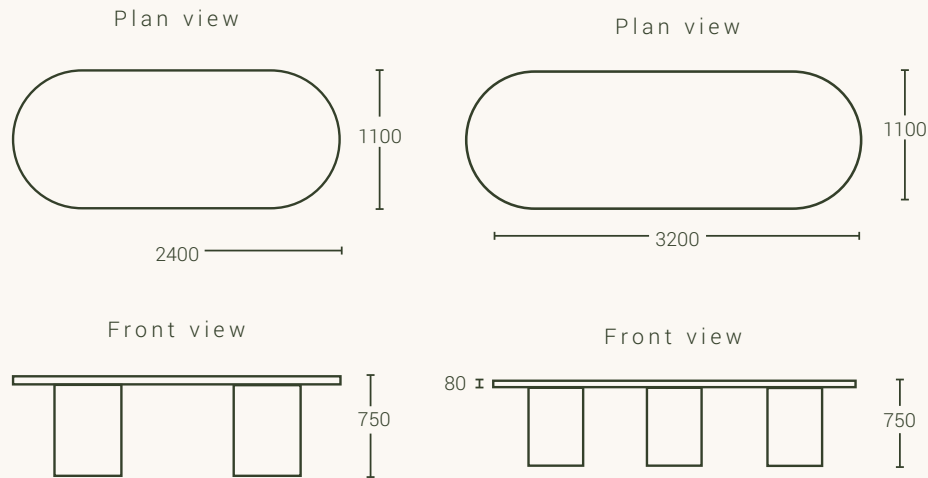

Suitable for residential and commercial applications

Our concrete dining tables have featured in a wide range of settings from residential spaces such as penthouse rooftops and waterfront homes, to commercial settings such as restaurants and boardrooms.