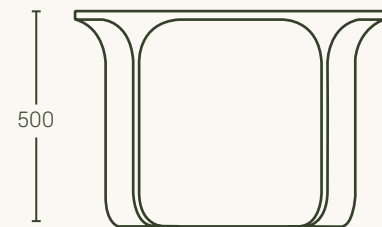

Adria side table

Plan view

400

740

Front view

500

All dimensions are estimated. Due to the handcrafted nature of the products, there may be slight variations.

Tuscan concrete dining table