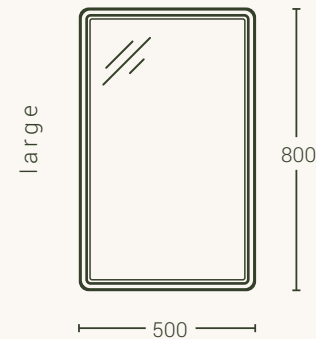

Athena
pedestal
basin

Aurora
pedestal
basin

All dimensions are estimated. Due to the handcrafted nature of the products, there may be slight variations.

Modern design multiple applications

A compact and sleek design available in three variations to suit a variety of applications. This design is available as a pedestal, surface mount or wall hung basin.

All dimensions are estimated. Due to the handcrafted nature of the products, there may be slight variations.

Concrete mirrors

With four designs to choose from, Blend Concrete Design's handcrafted concrete mirrors are the perfect addition to any bathroom, living space, dressing room or walkway.

Each design comes in two sizes, 13 colours and optional LED backlighting.

Stellar mirror

Front view

Sol mirror

Front view

All concrete mirrors without LED backlighting are 64mm deep and concrete mirrors with LED backlighting are 76mm deep