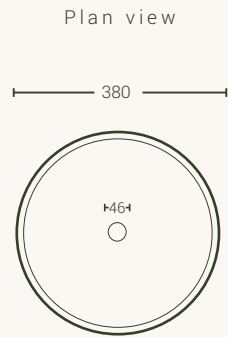

Pedestal basins

Our pedestal designs are significantly smaller than vanities with cabinetry making them the perfect choice for powder rooms, half baths and smaller bathrooms.

The designs are sleek and beautiful yet functional and practical.

Athena
pedestal
basin