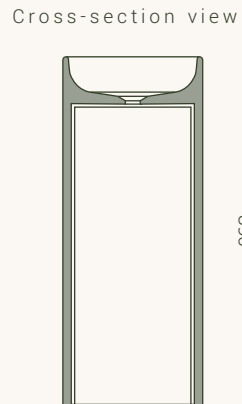

Aurora
pedestal
basin

All dimensions are estimated. Due to the handcrafted nature of the products, there may be slight variations.