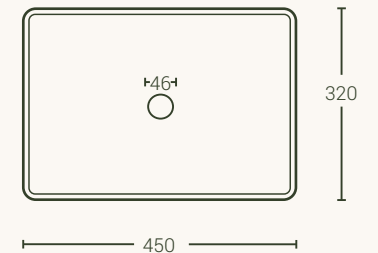

Product specifications

	Product	Page	Dimension (L*D*H)(mm)		Weight (kg)	Recommended Spaces				
						Dining	Living	Bathroom	Bedroom	Outdoor
Basins	Aurora	9	355 x 355 x 890		45			•		•
	Athena	9	380 Diameter x 890		34			•		•
	Aries	10	450 x 250 x 890		34			•		•
	Elm	10	450 x 250 x 130		13			•		
	Comet	7	380 Diameter x 120		10			•		
	Crescent	8	400 x 400 x 120		12			•		
	Eclipse	7	590 x 350 x 120		14			•		
	Nova	8	450 x 320 x 120		13			•		
Mirrors (LED backlighting optional)	Arc	12	No LEDs	[S] 600 x 65 x 400	11					
			LEDs	[S] 600 x 76 x 400	12		•	•	•	
			No LEDs	[L] 800 x 65 x 500	16					
			LEDs	[L] 800 x 65 x 500	17					
	Lunar	12	No LEDs	[S] 700 x 65 x 400	11.5					
			LEDs	[S] 700 x 76 x 400	12.5		•	•	•	
			No LEDs	[L] 800 x 65 x 500	15					
			LEDs	[L] 800 x 76 x 500	16					
	Stellar	11	No LEDs	[S] 600 x 65 x 400	11.5					
			LEDs	[S] 600 x 76 x 400	12.5		•	•	•	
			No LEDs	[L] 800 x 65 x 500	16.5					
			LEDs	[L] 800 x 76 x 500	17.5					
	Sol	11	No LEDs	[S] 500 Diameter x 65	9.5					
			LEDs	[S] 500 Diameter x 76	10.5		•	•	•	
			No LEDs	[L] 800 Diameter x 65	20					
			LEDs	[L] 800 Diameter x 76	21					
Side Tables	Alpine	14	315 x 415 x 500		55		•	•	•	•
	Dune	14	350 Diameter x 500		28		•	•	•	•
	Isle	15	320 x 320 x 500		30		•	•	•	•
	Oasis	15	455 x 263 x 430		26		•	•	•	•
	Adria	17	740 x 400 x 500		55		•	•	•	•
	Sahara	14	300 x 300 x 500		30		•	•	•	•
Coffee Tables	Tor	16	1000 x 650 x 400		70		•			•
	Riviera	17	950 x 560 x 400		58		•			•
	Siena	16	1000 Diameter x 350		71		•			•
Dining Tables	Tuscan	18	[S] 1300 Diameter x 750		125	•	•			•
			[M] 1500 Diameter x 750		175					
			[L] 1800 Diameter x 750		245					
	Verona	19	2400 x 1100 x 750		228	•	•			•
Umbria	19	2400 x 1100 x 750		326	•	•			•	

Crescent Basin

Plan view

Side view

Nova Basin

Plan view

Side view

All dimensions are estimated. Due to the handcrafted nature of the products, there may be slight variations.

Pedestal basins