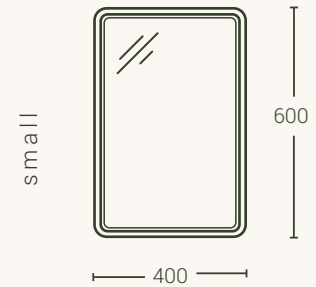

Athena
pedestal
basin

Aurora
pedestal
basin

All dimensions are estimated. Due to the handcrafted nature of the products, there may be slight variations.

Modern design multiple applications

A compact and sleek design available in three variations to suit a variety of applications. This design is available as a pedestal, surface mount or wall hung basin.

Each design comes in two sizes, 13 colours and optional LED backlighting.

Stellar mirror

Front view

Sol mirror

Front view

All concrete mirrors without LED backlighting are 64mm deep and concrete mirrors with LED backlighting are 76mm deep