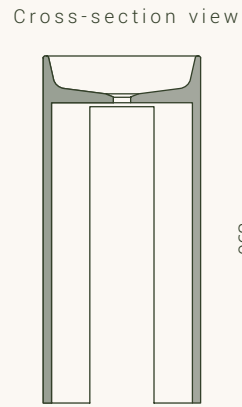

Crescent Basin

Plan view

Side view

Nova Basin

Plan view

Side view

All dimensions are estimated. Due to the handcrafted nature of the products, there may be slight variations.

Pedestal basins

Our pedestal designs are significantly smaller than vanities with cabinetry making them the perfect choice for powder rooms, half baths and smaller bathrooms.

The designs are sleek and beautiful yet functional and practical.