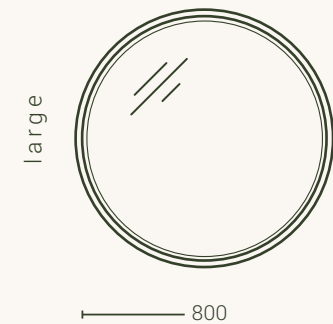

Each design comes in two sizes, 13 colours and optional LED backlighting.

Stellar mirror

Front view

Sol mirror

Front view

All concrete mirrors without LED backlighting are 64mm deep and concrete mirrors with LED backlighting are 76mm deep