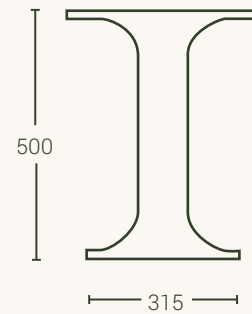

Dune side table