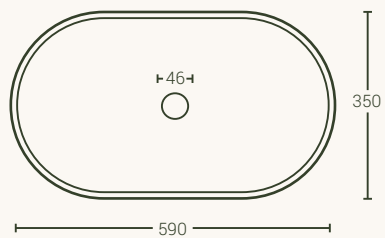

Product specifications

	Product	Page	Dimension (L*D*H)(mm)		Weight (kg)	Recommended Spaces				
						Dining	Living	Bathroom	Bedroom	Outdoor
Basins	Aurora	9	355 x 355 x 890		45			•		•
	Athena	9	380 Diameter x 890		34			•		•
	Aries	10	450 x 250 x 890		34			•		•
	Elm	10	450 x 250 x 130		13			•		
	Comet	7	380 Diameter x 120		10			•		
	Crescent	8	400 x 400 x 120		12			•		
	Eclipse	7	590 x 350 x 120		14			•		
	Nova	8	450 x 320 x 120		13			•		
Mirrors (LED backlighting optional)	Arc	12	No LEDs	[S] 600 x 65 x 400	11					
			LEDs	[S] 600 x 76 x 400	12		•	•	•	
			No LEDs	[L] 800 x 65 x 500	16					
			LEDs	[L] 800 x 65 x 500	17					
	Lunar	12	No LEDs	[S] 700 x 65 x 400	11.5					
			LEDs	[S] 700 x 76 x 400	12.5		•	•	•	
			No LEDs	[L] 800 x 65 x 500	15					
			LEDs	[L] 800 x 76 x 500	16					
	Stellar	11	No LEDs	[S] 600 x 65 x 400	11.5					
			LEDs	[S] 600 x 76 x 400	12.5		•	•	•	
			No LEDs	[L] 800 x 65 x 500	16.5					
			LEDs	[L] 800 x 76 x 500	17.5					
	Sol	11	No LEDs	[S] 500 Diameter x 65	9.5					
			LEDs	[S] 500 Diameter x 76	10.5		•	•	•	
			No LEDs	[L] 800 Diameter x 65	20					
			LEDs	[L] 800 Diameter x 76	21					
Side Tables	Alpine	14	315 x 415 x 500		55		•	•	•	•
	Dune	14	350 Diameter x 500		28		•	•	•	•
	Isle	15	320 x 320 x 500		30		•	•	•	•
	Oasis	15	455 x 263 x 430		26		•	•	•	•
	Adria	17	740 x 400 x 500		55		•	•	•	•
	Sahara	14	300 x 300 x 500		30		•	•	•	•
Coffee Tables	Tor	16	1000 x 650 x 400		70		•			•
	Riviera	17	950 x 560 x 400		58		•			•
	Siena	16	1000 Diameter x 350		71		•			•
Dining Tables	Tuscan	18	[S] 1300 Diameter x 750		125	•	•			•
			[M] 1500 Diameter x 750		175					
			[L] 1800 Diameter x 750		245					
	Verona	19	2400 x 1100 x 750		228	•	•			•
Umbria	19	2400 x 1100 x 750		326	•	•			•	

Comet Basin

Plan view

Side view

Eclipse Basin

Plan view

Side view

All dimensions are estimated. Due to the handcrafted nature of the products, there may be slight variations.

Protected from staining and scratching