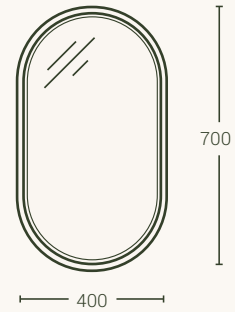

Each design comes in two sizes, 13 colours and optional LED backlighting.

Stellar mirror

Front view

Sol mirror

Front view

All concrete mirrors without LED backlighting are 64mm deep and concrete mirrors with LED backlighting are 76mm deep

All dimensions are estimated. Due to the handcrafted nature of the products, there may be slight variations.

Concrete mirrors and matching basins

The concrete mirrors were designed to be paired with our concrete basins. Incorporating a mirror and a basin in the same material is a convenient and elegant way to elevate any bathroom.

Lunar mirror

Front view

Arc mirror

Front view

All concrete mirrors without LED backlighting are 64mm deep and concrete mirrors with LED backlighting are 76mm deep

All dimensions are estimated. Due to the handcrafted nature of the products, there may be slight variations.