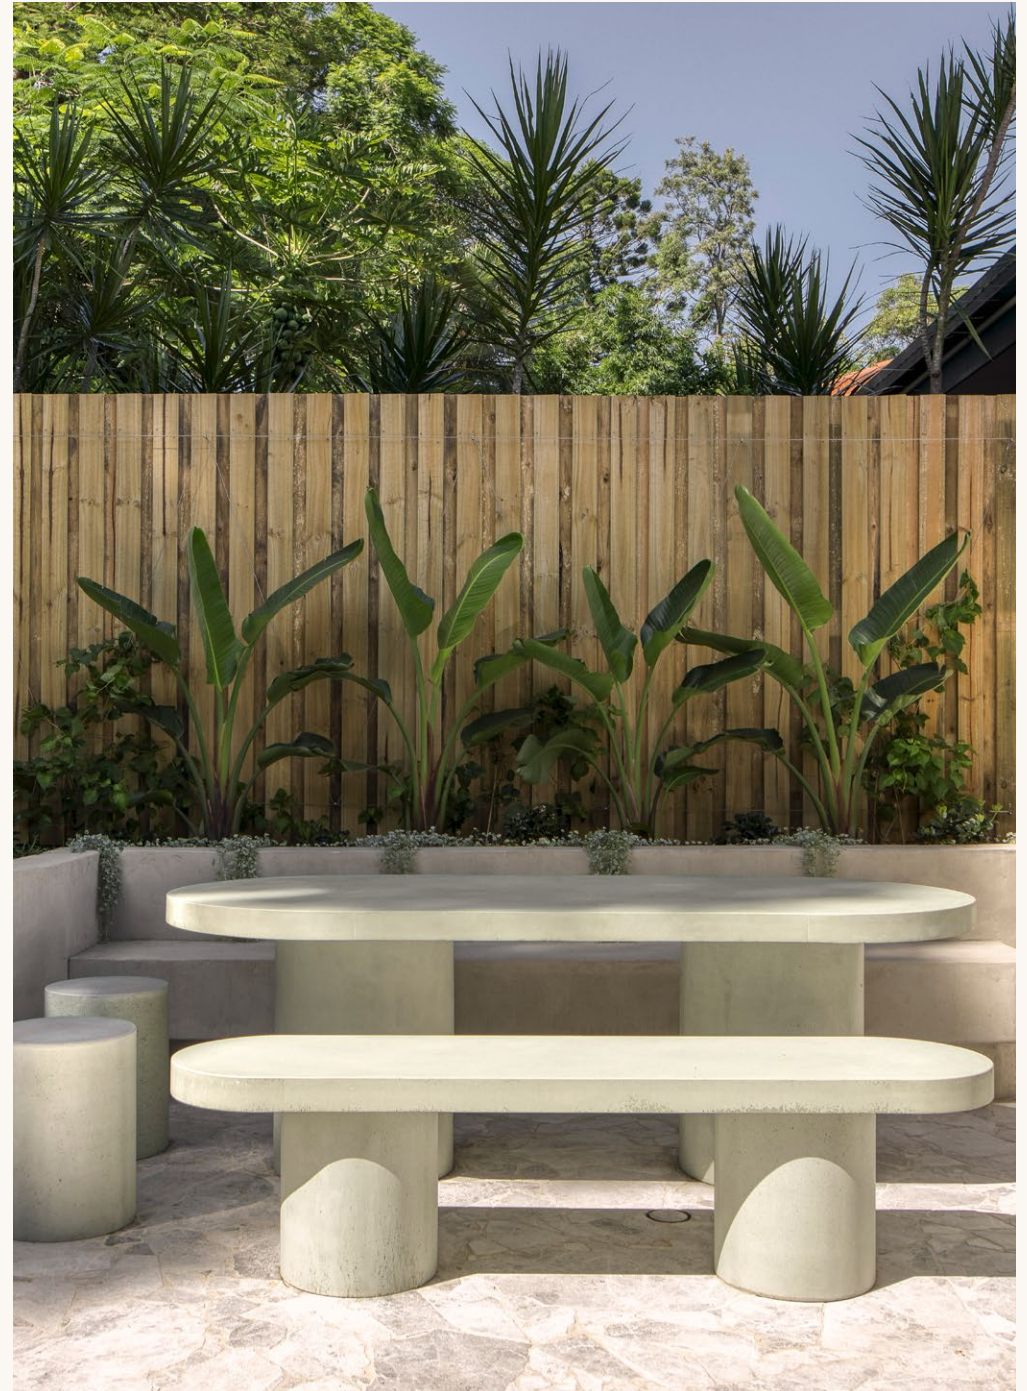

All dimensions are estimated. Due to the handcrafted nature of the products, there may be slight variations.