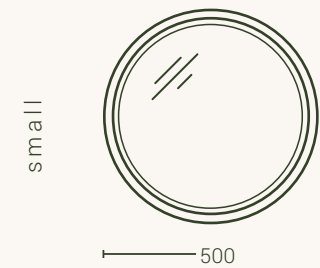

Each design comes in two sizes, 13 colours and optional LED backlighting.

Stellar mirror

Front view

Sol mirror

Front view

All concrete mirrors without LED backlighting are 64mm deep and concrete mirrors with LED backlighting are 76mm deep