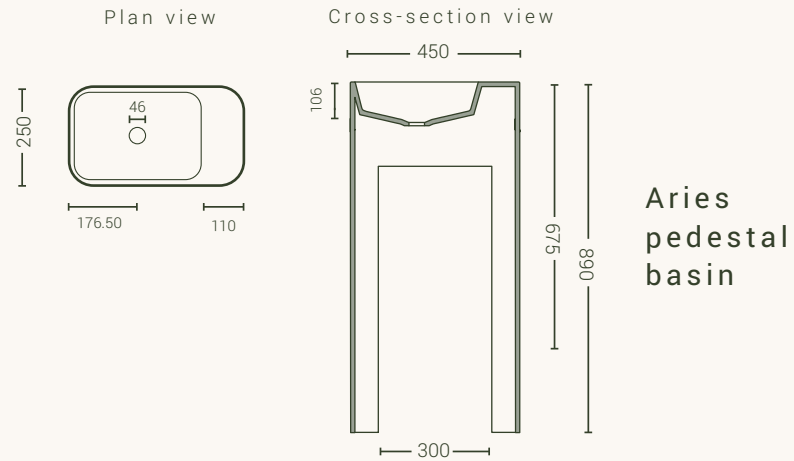

Athena
pedestal
basin

Aurora
pedestal
basin

All dimensions are estimated. Due to the handcrafted nature of the products, there may be slight variations.

Modern design multiple applications

A compact and sleek design available in three variations to suit a variety of applications. This design is available as a pedestal, surface mount or wall hung basin.

Each design comes in two sizes, 13 colours and optional LED backlighting.

Stellar mirror

Front view

Sol mirror

Front view

All concrete mirrors without LED backlighting are 64mm deep and concrete mirrors with LED backlighting are 76mm deep