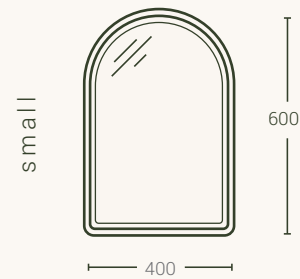

Each design comes in two sizes, 13 colours and optional LED backlighting.

Stellar mirror

Front view

Sol mirror

Front view

All concrete mirrors without LED backlighting are 64mm deep and concrete mirrors with LED backlighting are 76mm deep

All dimensions are estimated. Due to the handcrafted nature of the products, there may be slight variations.

Concrete mirrors and matching basins

The concrete mirrors were designed to be paired with our concrete basins. Incorporating a mirror and a basin in the same material is a convenient and elegant way to elevate any bathroom.

Lunar mirror

Front view

Arc mirror

Front view

All concrete mirrors without LED backlighting are 64mm deep and concrete mirrors with LED backlighting are 76mm deep

All dimensions are estimated. Due to the handcrafted nature of the products, there may be slight variations.