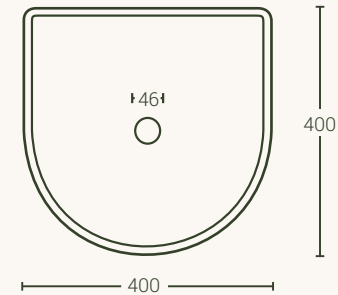

Crescent Basin

Plan view

Side view