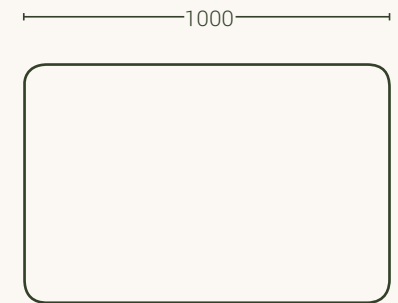

Siena coffee table

Plan view

Side view

Tor coffee table

Plan view

Side view

All dimensions are estimated. Due to the handcrafted nature of the products, there may be slight variations.

Concrete Riviera Nesting Set