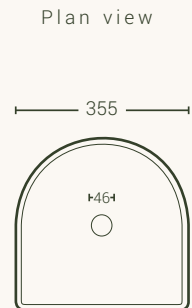

Aurora
pedestal
basin

All dimensions are estimated. Due to the handcrafted nature of the products, there may be slight variations.