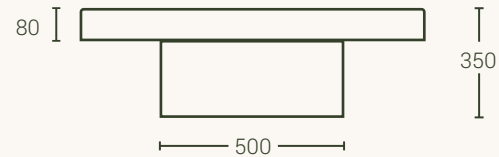

Oasis side table

Isle side table

All dimensions are estimated. Due to the handcrafted nature of the products, there may be slight variations.

Concrete coffee tables re-imagined

We specialise in pushing the boundaries of concrete design to create unrivalled and unique concrete furniture.

Siena coffee table

Plan view

Side view

Tor coffee table

Plan view

Side view

All dimensions are estimated. Due to the handcrafted nature of the products, there may be slight variations.

Concrete Riviera Nesting Set