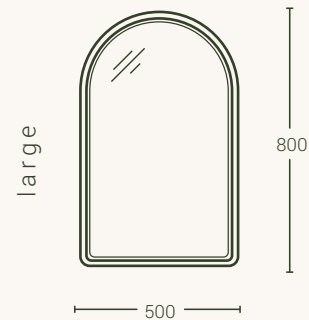

Each design comes in two sizes, 13 colours and optional LED backlighting.

Stellar mirror

Front view

Sol mirror

Front view

All concrete mirrors without LED backlighting are 64mm deep and concrete mirrors with LED backlighting are 76mm deep

All dimensions are estimated. Due to the handcrafted nature of the products, there may be slight variations.

Concrete mirrors and matching basins

The concrete mirrors were designed to be paired with our concrete basins. Incorporating a mirror and a basin in the same material is a convenient and elegant way to elevate any bathroom.

Lunar mirror

Front view

Arc mirror

Front view

All concrete mirrors without LED backlighting are 64mm deep and concrete mirrors with LED backlighting are 76mm deep

All dimensions are estimated. Due to the handcrafted nature of the products, there may be slight variations.