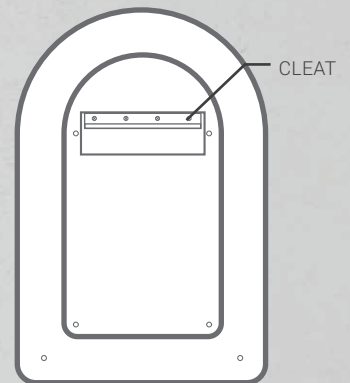

ARC CONCRETE MIRROR

600mm H x 400mm W - No Lighting

Dimensions* Height: 600mm
Width: 400mm
Depth: 64mm

Weight* 11kg

Frame Material Glass Fibre Reinforced Concrete

Frame Finish Satin - Low gloss

Mount Type Wall mounted with french cleat supplied. See mounting guide for details.

Warranty 2 years

Lighting No Lighting (option with LED backlighting also available)

FRONT VIEW

SIDE VIEW

BACK VIEW

* The dimensions and weight are nominal measurements only. Due to the nature of concrete, there may be slight variation in colour, finish and weight. For more details on the characteristics of concrete, please refer to our Qualities of Concrete Guide.