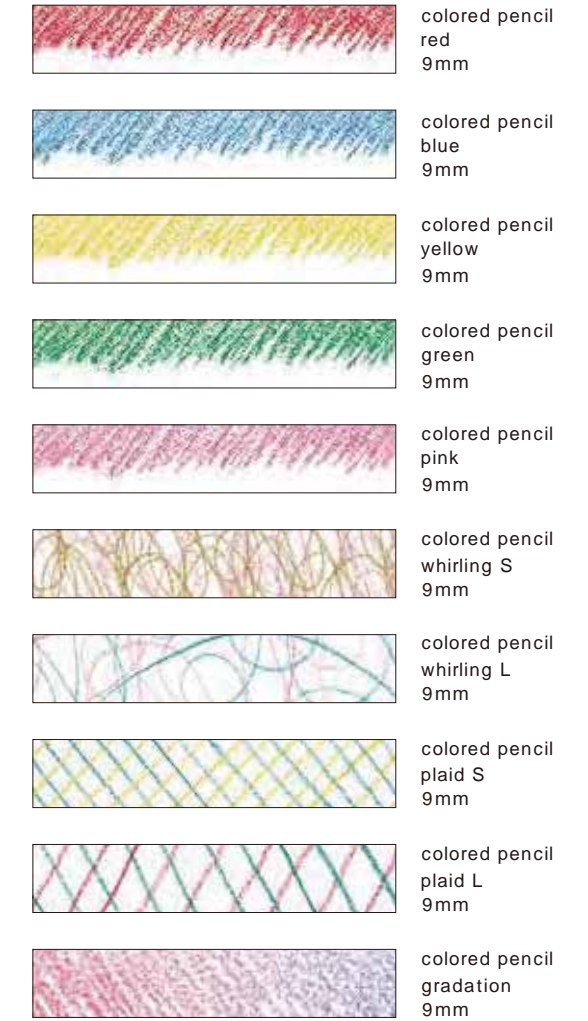

Size of package (mm)		Quantity in package
Smallest package	W124 x D73 x H22	10pieces
Inner box	W206 x D142 x H142	8packs
Case	W430 x D310 x H170	4boxes
stock number		JAN

mt art tape
colored pencils 9mm set
MTART06Z