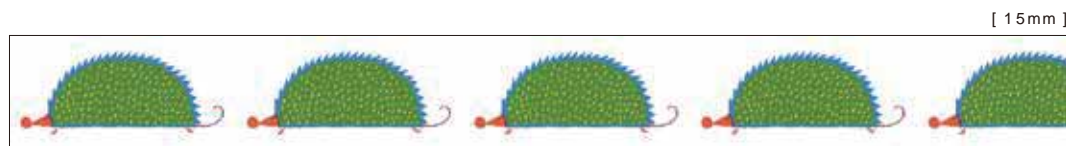

[15mm]

OTTAIPNU harinezumi
MTOTTA01Z