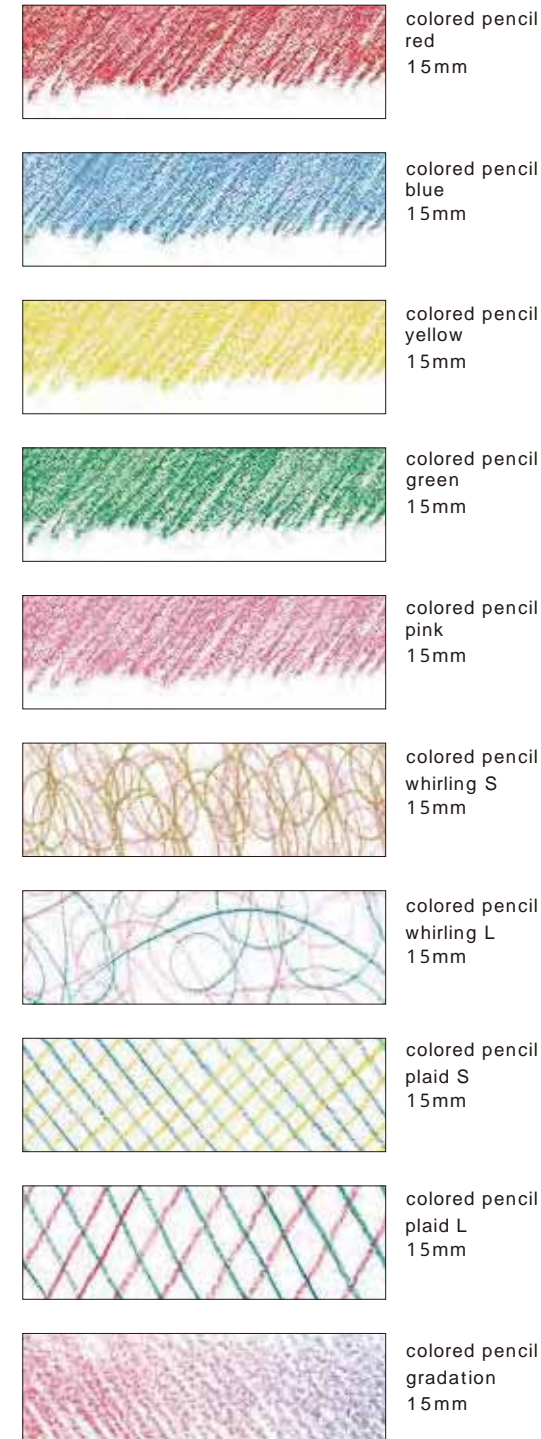

Size of package (mm)		Quantity in package
Smallest package	W184 x D73 x H22	10pieces
Inner box	W206 x D142 x H142	5packs
Case	W430 x D310 x H170	4boxes
stock number		JAN

mt art tape
colored pencils 15mm set
MTART03Z