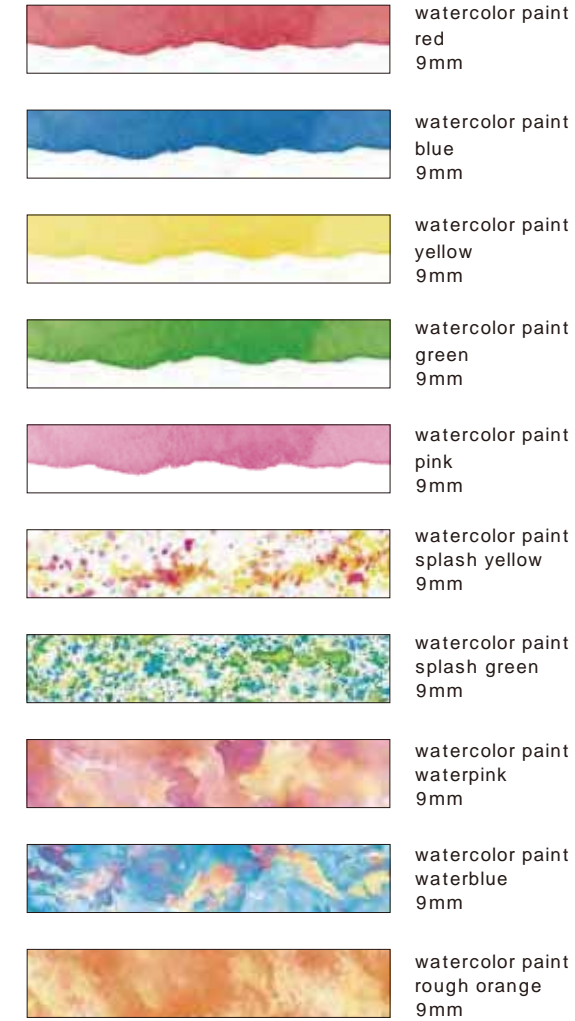

Size of package (mm)		Quantity in package
Smallest package	W124 x D73 x H22	10pieces
Inner box	W206 x D142 x H142	8packs
Case	W430 x D310 x H170	4boxes
stock number		JAN

mt art tape
watercolors 9mm set
MTART05Z