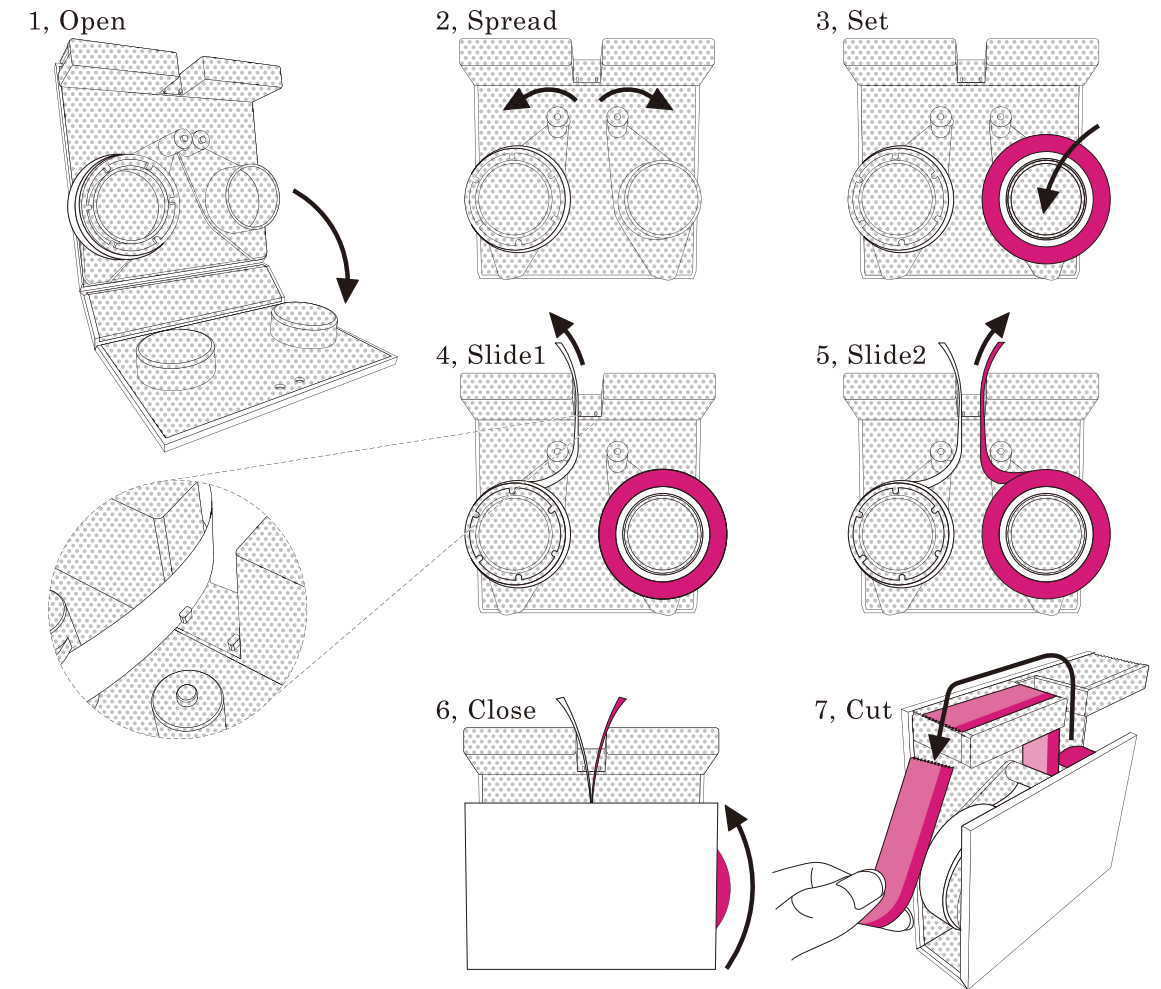

How to use "tape cutter twins"

Make your own sticky notes by putting the sticky side of 10 mm and 15 mm tape placed in the product together. It can be used as a tape cutter which can cut two types of tape.