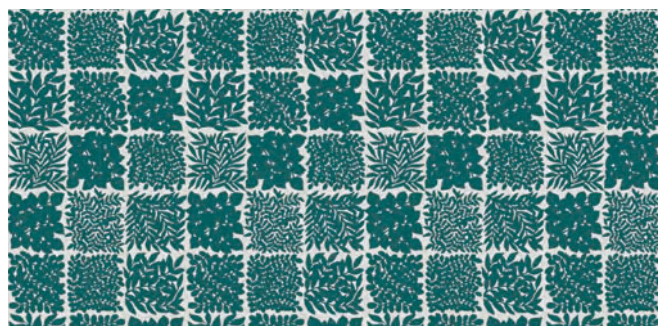

SOU·SOU hanaichimatsu

stock number	JAN
MTCARS004Z	4 971910 280966