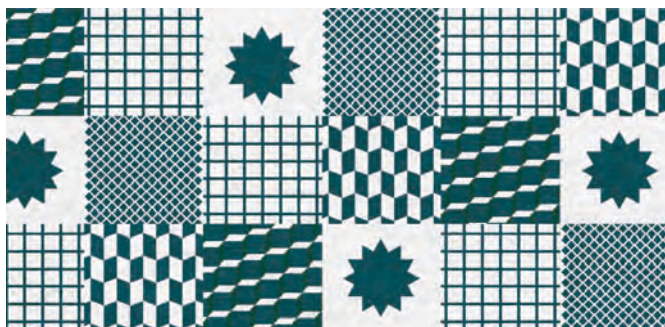

pattern wood

stock number	JAN
MTCAR0050Z	4 971910 264317

tile circle

stock number	JAN
MTCAR0051Z	4 971910 264324

zigzag textile

stock number	JAN
MTCAR0052Z	4 971910 264331

Remake sheet : 270mm×900mm

geometric textile