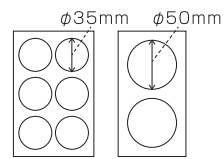

mt casa | seal

[Japanese Washi material]

With dot stickers made of Washi paper with beautiful colors and gentle transparency unique to it, create a certain rhythm in the space.

seal