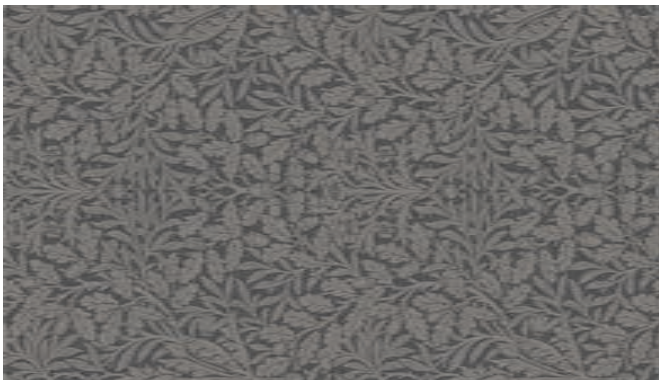

Morris & Co. Pure Acron Charcoal/Gilver

stock number	JAN
MTCAF2328Z	4 971910 249956