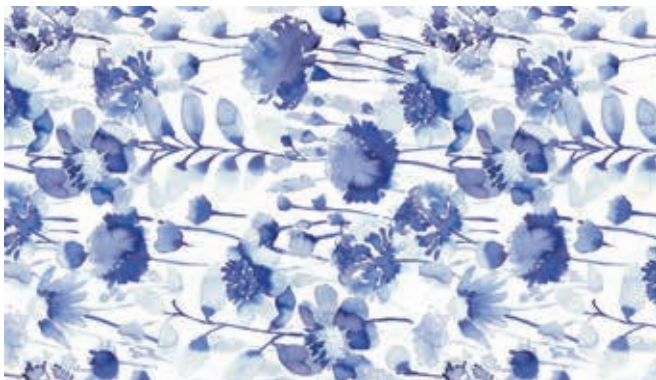

bluebellgray Corran

stock number	JAN
MTCAF2324Z	4 971910 249918