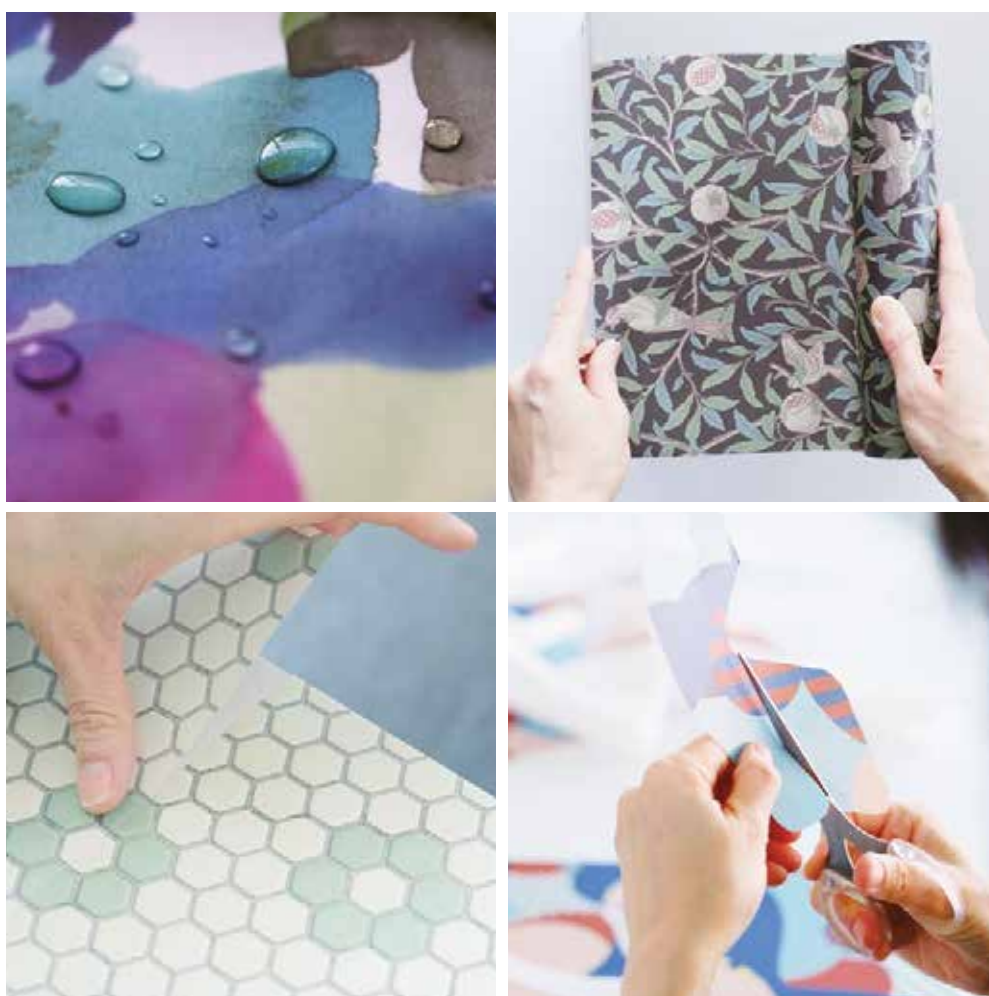

Enjoy DIY easily and simply using mt CASA, "easy to paste and remove!"