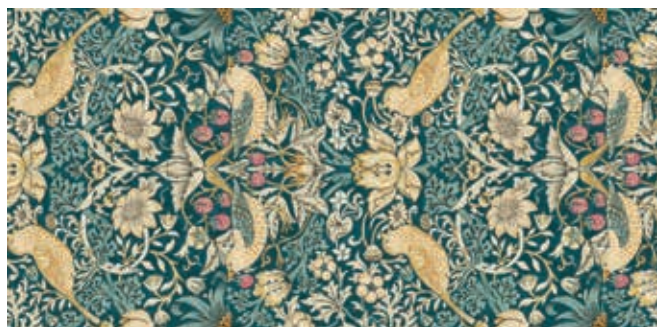

Morris & Co. Strawberry Thief 270×944mm

stock number	JAN
MTCARW006Z	4 971910 264607