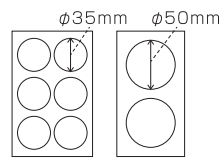

mt CASA Seal

[Japanese Washi material]