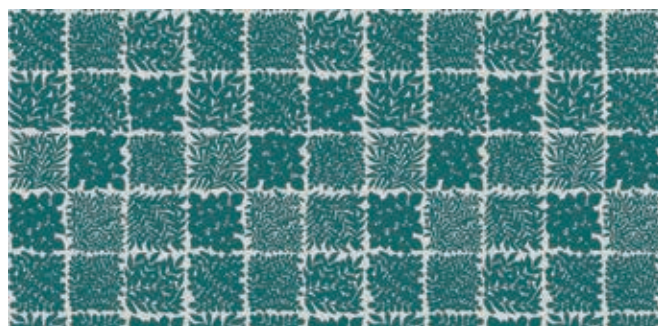

SOU-SOU hanaichimatsu ●

stock number	JAN
MTCARS004Z	 4 971910 280966