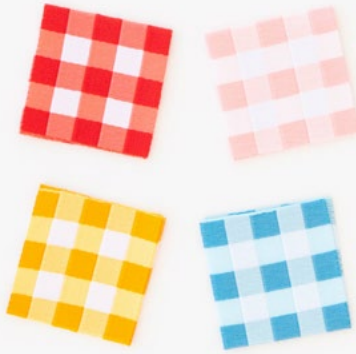

Gingham Multipack

LP189

Centerfold, double-sided woven polyester labels. 8 labels per unit, 2 of each design.

2.5 x 2.5 cm • Retail $8

$24 case of 6