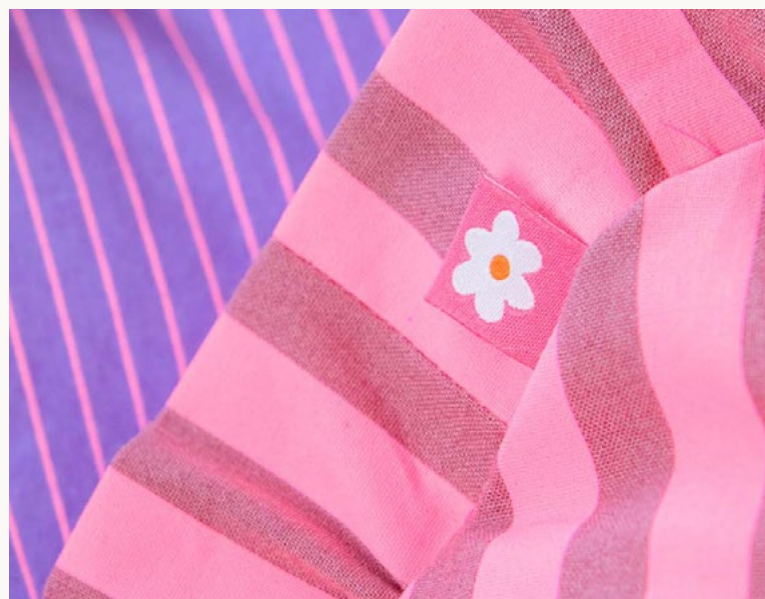

# Woven Polyester Labels

Premium woven sewing labels for customizing your handmade textile projects.

WOVEN POLYESTER LABELS

**Colorful Handmade**

LP101

End fold, woven polyester label.  
8 labels per unit.