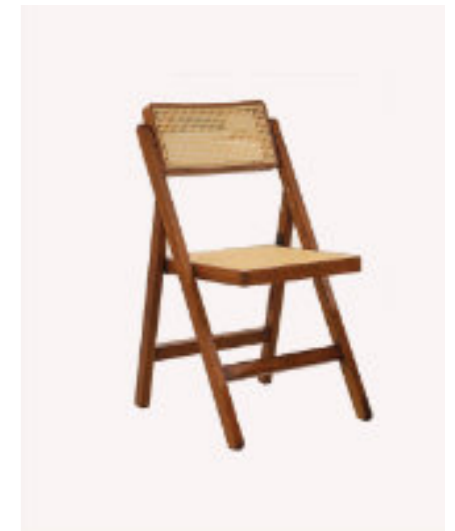

# Pierre Jeanneret collection

Joali chair  
Natural color

Joali chair  
Black color

Dhonveli chair  
Natural color

Dhonveli chair  
Black color

Vilu chair  
Natural color

Vilu chair  
Black color

Meeru chair<sup>30</sup>  
Natural color

Meeru chair  
Black color

Jeanneret rattan  
stool bar

Joali bench  
Natural color

Joali bench  
Black color

Hathaa folding chair  
Natural color