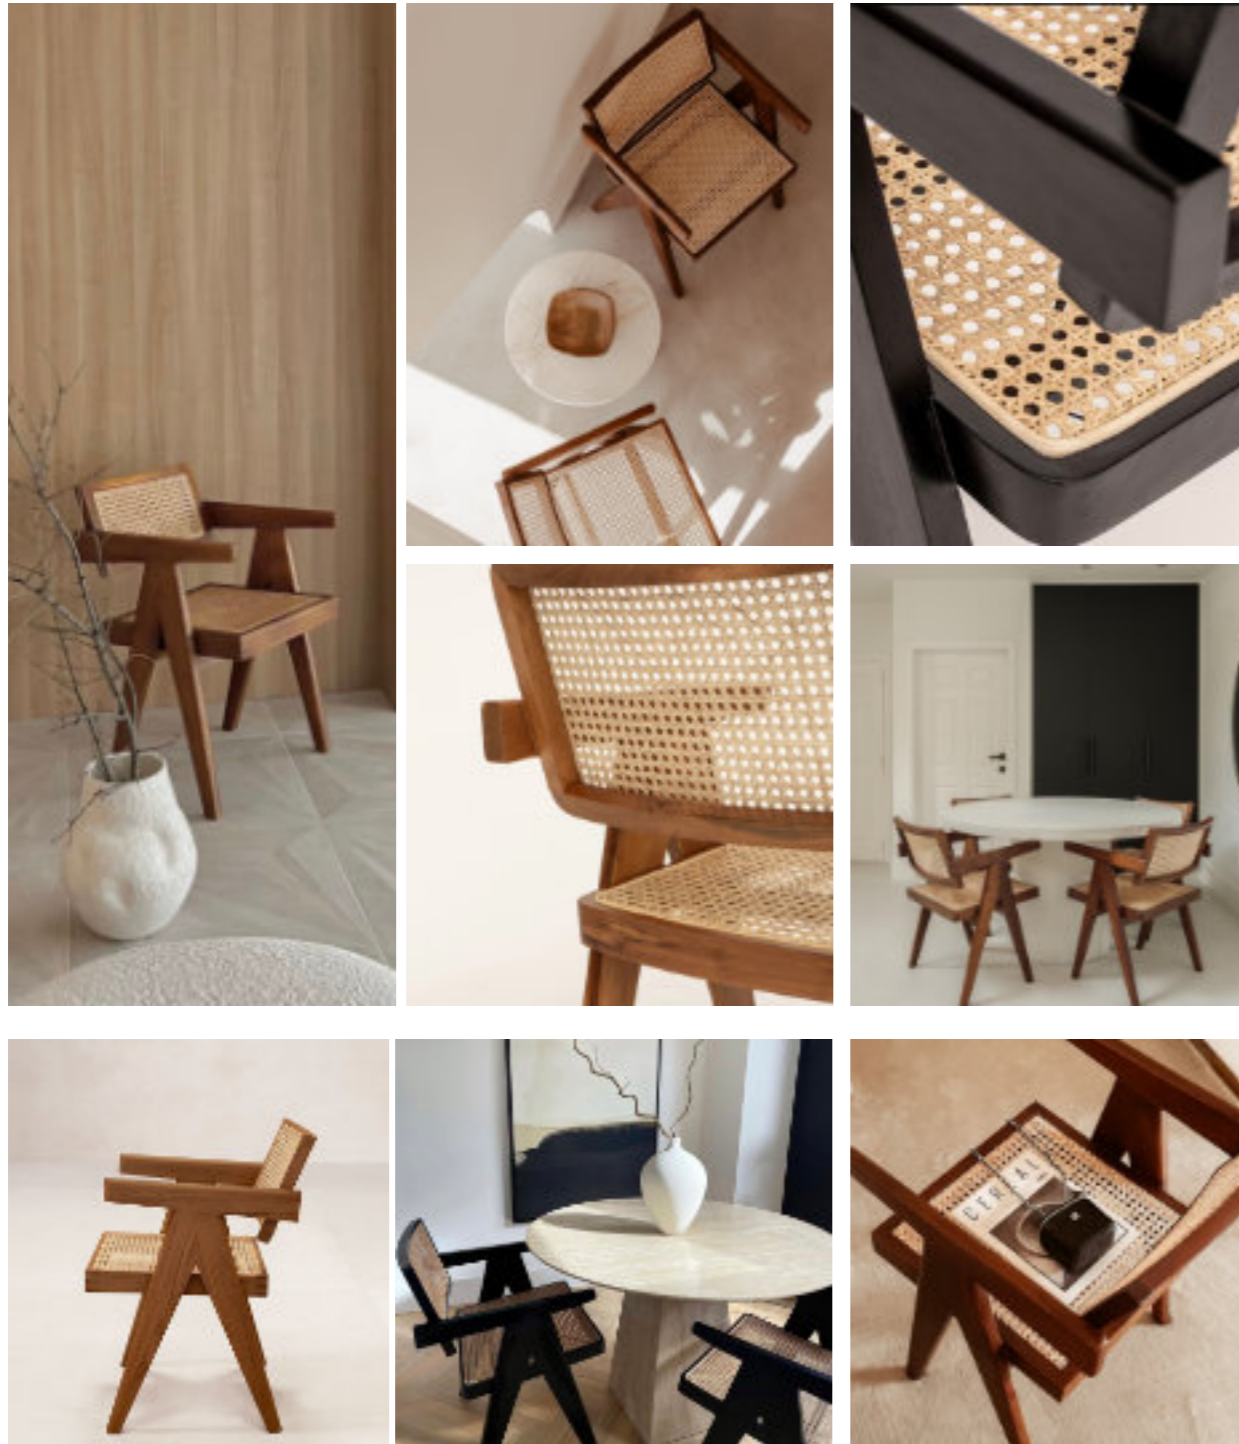

# DHONVELI Chair

Sit back and relax in the late fifties Chandigarh style. Two colours, one quality handcrafted in Indonesia. Produced with a great passion for both design and natural materials to bring a classic minimalistic style to your home.

# VILU Chair

Vilu chair is inspired by the swiss architect pierre jeanneret's mid-century 1950s design. Like the original, our contemporary reproduction has V-shaped solid legs, and a cane seat that provides plenty of comfort.

MEERU Chair