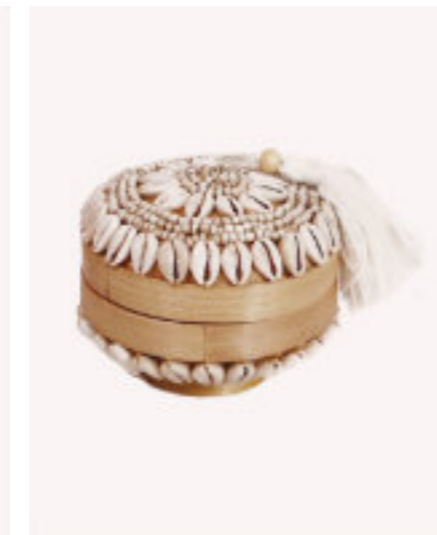

# BOHO Decoration

Mandong wall hanger

Triple Shell Tassels

Tribal wooden bowls

Raffia placemat

Hyacinth placemat

Rattan placemat

# Placemats

Raffia tribal wall decor

Tassel Shell beads

Shell beads box

# Baskets & Storage

Hyacinth baskets S-M-L

Hyacinth Boxes S-M-L

Hyacinth Trunk L76xW40xH41cm