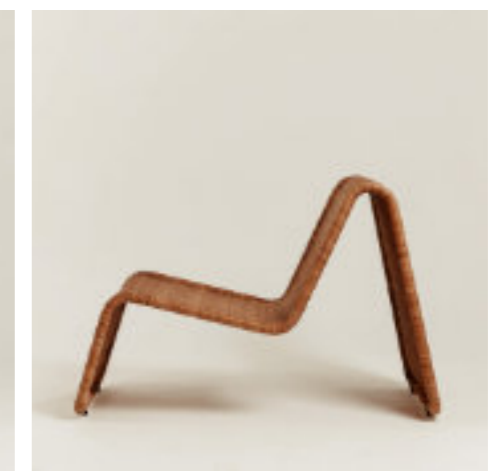

Tito Agnoli

This sculptural P3 lounge chair was designed by Tito Agnoli in the 1970s for Pierantonio Bonacina, made from wicker around a tubular steel frame. The key feature here is its ergonomic shape that is incredibly comfortable to sit in. Our Tito chair is handmade by skilled artisans using sustainable rattan.