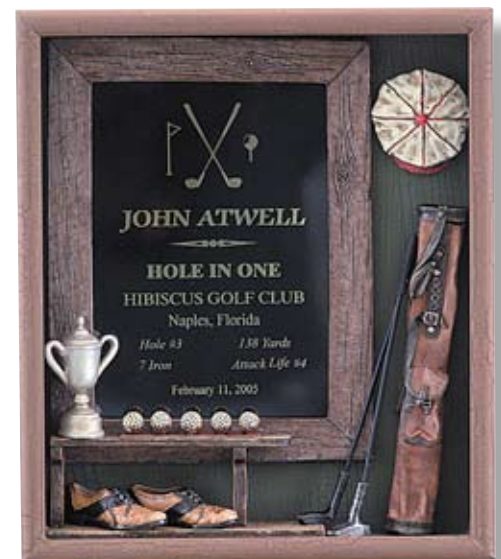

15306
Raised Panel Cherry with Cast Metal
Scroll Mount

15307
Glass Front Shadow Box
Available in 3 sizes

15308
Large Cherry Flag Box with gold trim on
cherry base. Holds full sized Flag.

15310
Sports Ball Display on
Black Acrylic Base
Available in 3 sizes