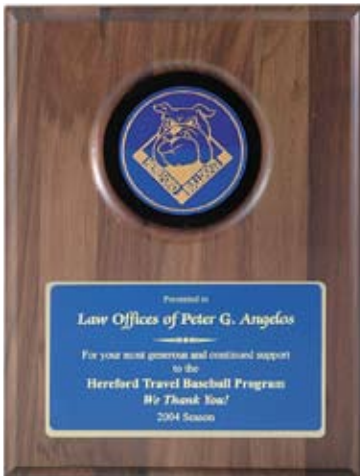

13308
White Wash Finish
Available in 7 sizes

13309
Roman Cove
Available in 6 sizes

13310
Roman Cove
Available in 3 sizes

13311
Standard Walnut
Available in 3 sizes

13312
Roman Cove
Available in 3 sizes

Exquisite Empowerments