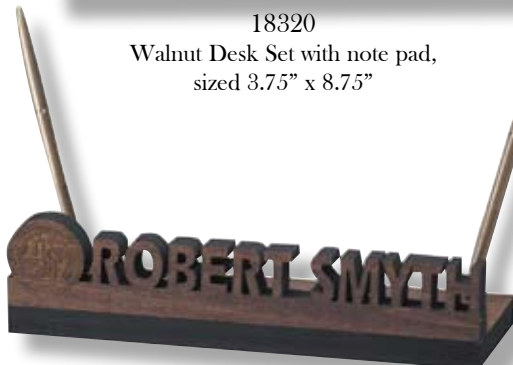

18320

Walnut Desk Set with note pad, sized 3.75" x 8.75"

18321

Walnut Desk Set with note pad, sized 3.5" x 6.25"

18322

Walnut Desk Set sized 5.5" x 12"

18325

3-D Name Block with Pens, sized 3" x 12"